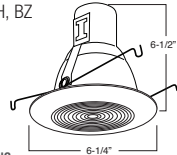

5" COMPACT FLUORESCENT TRIMS

B525W-WH
Baffle with Frosted Dome

AVAILABLE COLOR COMBINATIONS:
CP-CP, SN-SN, W-WH, P-WH, P-BK

PATENT #:
7,736,031/D571,036

1 2 3 HOUSING COMPATIBILITY GUIDE:

B504W
Shower Trim

TRIM:
WH, BK, SN, CP, CH, BZ

1 2 3 HOUSING COMPATIBILITY GUIDE:

B501CP
Metal Albalite Lens

TRIM:
WH, BK, SN, CP, CH, BZ

1 2 3 HOUSING COMPATIBILITY GUIDE:

B505CH
Metal Fresnel Lens

TRIM:
WH, BK, SN, CP, CH, BZ