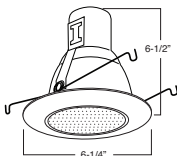

1 2 3 HOUSING COMPATIBILITY GUIDE: