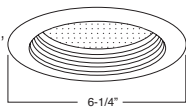

AVAILABLE COLOR COMBINATIONS:
CP-CP, SN-SN, W-WH, P-WH, P-BK

1 2 3 HOUSING COMPATIBILITY GUIDE: