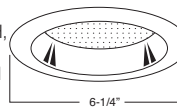

AVAILABLE COLOR COMBINATIONS:
CP-CP, W-WH, RG-WH, MB-WH, CL-WH, MB-BK, RG-PB, CL-CH

1 2 3 HOUSING COMPATIBILITY GUIDE: