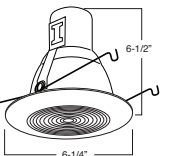

TRIM:
L-WHITE PLASTIC

1 2 3 HOUSING COMPATIBILITY GUIDE:

B505L
Plastic Fresnel Lens

TRIM:
L-WHITE PLASTIC

1 2 3 HOUSING COMPATIBILITY GUIDE:

5 INCH COMPACT FLUORESCENT TRIMS

GUIDE	HOUSING COMPATIBILITY	MAX. LAMP WATTAGE
1	B5PLIC, B5PLRIC	9W, 13W DTT / 13W, 18W, 26W TTT
2	B5PL, B5PLR	9W, 13W DTT / 13W, 18W, 26W TTT
3	B5-GU24-IC, B5-GU24-RIC	14W, 19W, 26W GU24