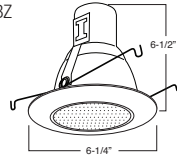

5" COMPACT FLUORESCENT TRIMS

B525W-WH
Baffle with Frosted Dome

AVAILABLE COLOR COMBINATIONS:
CP-CP, SN-SN, W-WH, P-WH, P-BK

PATENT #:
7,736,031/D571,036

1 2 3 HOUSING COMPATIBILITY GUIDE:

B504W
Shower Trim

TRIM:
WH, BK, SN, CP, CH, BZ

1 2 3 HOUSING COMPATIBILITY GUIDE:

B501CP
Metal Albalite Lens

TRIM:
WH, BK, SN, CP, CH, BZ

1 2 3 HOUSING COMPATIBILITY GUIDE:

B505CH
Metal Fresnel Lens

TRIM:
WH, BK, SN, CP, CH, BZ