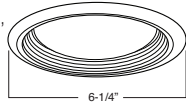

5" COMPACT FLUORESCENT TRIMS

B525W-WH
Baffle with Frosted Dome

AVAILABLE COLOR COMBINATIONS:
CP-CP, SN-SN, W-WH, P-WH, P-BK

PATENT #:
7,736,031/D571,036

1 2 3 HOUSING COMPATIBILITY GUIDE:

B504W
Shower Trim