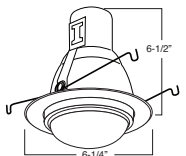

1 2 3 HOUSING COMPATIBILITY GUIDE: