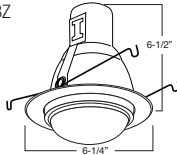

TRIM:
WH, BK, SN, CP, CH, BZ

1 2 3 HOUSING COMPATIBILITY GUIDE: