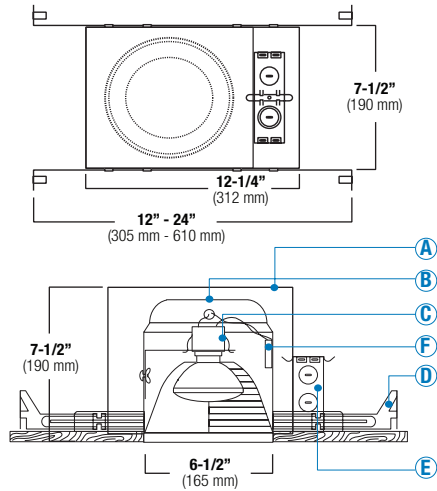

DESIGNED FOR 2" X 8" JOIST CONSTRUCTION

ITEM SELECTOR: (Please check the boxes below for the option desired)

TYPE	AIR-SHUT	OPTION	TRIM TYPE	BAFFLE	REFLECTOR	TRIM/RING	GLASS	
B6IC-100	☐ AT	☐ (W) With quick connects	☐ B630	☐ W	☐ CL	☐ WH	☐ Green	
			☐ B640	☐ P	☐ RG	☐ BK	☐ Yellow	
			☐ B620	☐ SN	☐ W	☐ SN	☐ Pink	
			☐ B631	☐ CP	☐ MB	☐ CP	☐ Brown	
			☐ B632	☐ BZ	☐ BZ	☐ CH	☐ Navy Blue	
			☐ AF637		☐ CP	☐ PB	☐ Orange	
			☐ AF631		☐ SN	☐ BZ	☐ Blue	
			☐ AF639		☐ SHZ		☐ White	
			☐ AF640				☐ Red	
			☐ B610	☐ B630	☐ W	☐ CL	☐ WH	☐ Green
			☐ B607	☐ B640	☐ P	☐ RG	☐ BK	☐ Yellow
			☐ B627	☐ B620	☐ SN	☐ W	☐ SN	☐ Pink
				☐ B631	☐ CP	☐ MB	☐ CP	☐ Brown
				☐ B632	☐ BZ	☐ BZ	☐ CH	☐ Navy Blue
				☐ AF637		☐ CP	☐ PB	☐ Orange
				☐ AF631		☐ SN	☐ BZ	☐ Blue
				☐ AF639		☐ SHZ		☐ White
				☐ AF640				☐ Red

Specifications:

B6IC-100

Sample of Catalog Number: B6IC-100-AT-W-B630-W-WH

Catalog Number:

Project Name:

Type:

Note:

DESCRIPTION

For new construction. Thermally protected, IC rated specification grade recessed housing. Accommodates up to 100W R40, par38, 75W PAR30, R30 lamps, 60W A19 lamps and 65W BR30 lamps. Furnished with pre-installed adjustable bar hangers. Junction box is provided with four 1/2" KOs, one 3/4" KO and four Romex knockouts with strain relief.

SPECIFICATION

A. OUTER HOUSING - Die formed aluminum construction for maximum heat dissipating air chamber on top of the housing. Junction box could be accessed from inside and outside housing.

B. INNER HOUSING - Die-formed all aluminum construction for maximum heat dissipation and rust protection. Adjusts vertically in plaster frame to accommodate 1/2" to 1-3/8" ceiling.

C. SOCKET - Medium base screw shell porcelain socket preinstalled on adjustable mounting bracket is designed to allow usage of different lamp types, as well as proper and consistent lamp positioning.

D. BAR HANGERS - Preinstalled bar hangers allow housing to be positioned and locked at any point within a 24" joist span. They can be positioned on either the long or short axis of the housing and can be shortened for 12" joists. They contain a double-headed real nail for 20° downward angle for better contact, and the 90° pivoting mounting plate makes installation fast and accurate. Bar hangers can fit onto T-Bar spline with additional slots and holes for special mounting methods if necessary.

E. JUNCTION BOX - ETL listed for through-branch circuit wiring and has four 1/2" KOs, one 3/4" KO and four Romex knockouts with true pry-out slots and strain clamps.

F. THERMAL PROTECTION - Standard thermal protection device guards against improper installation, overlamping and misuse of insulation material.