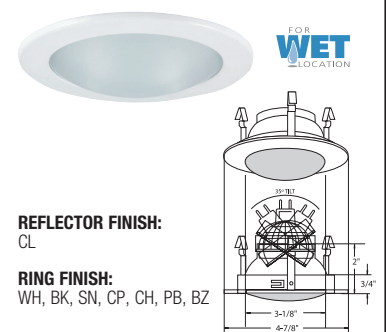

4" Low Voltage Trims

(LAMP WATTAGE: 75W 12V MR16 / 50W 120V GU10)

Catalog Number:

Project Name:

Type:

Note:

B1468W-WH
FULLY ADJ. W/ BAFFLE (35° TILT, 359° ROT.)

AVAILABLE COLOR COMBINATIONS:
CP-CP, SN-SN, W-WH, P-WH, P-BK, BZ-BZ

RING FINISH:
WH, BK, SN, CP, CH, PB, BZ

B1462CL-WH
SEMI-FROSTED SHOWER TRIM

REFLECTOR FINISH:
CL, RG, W, MB, CP, SN

RING FINISH:
WH, BK, SN, CP, CH, PB, BZ

B1452CL-WH
CLEAR LENS SHOWER TRIM

REFLECTOR FINISH:
CL, RG, W, MB, CP, SN

RING FINISH:
WH, BK, SN, CP, CH, PB, BZ

B1437WH
SMOOTH FROST SHOWER LITE

REFLECTOR FINISH:
CL

RING FINISH:
WH, BK, SN, CP, CH, PB, BZ

B1438WH
DESIGNER POINT SHOWER LITE

REFLECTOR FINISH:
CL, RG, W, MB, CP, SN

RING FINISH:
WH, BK, SN, CP, CH, PB, BZ

B1439WH
SMOOTH FROST DOME SHOWER LITE

REFLECTOR FINISH:
CL

RING FINISH:
WH, BK, SN, CP, CH, PB, BZ