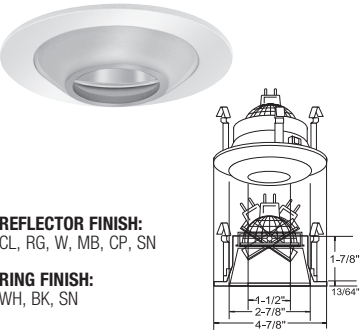

4" Low Voltage Trims

(LAMP WATTAGE: 75W 12V MR16 / 50W 120V GU10)

Catalog Number:

Project Name:

Type:

Note:

B1468W-WH
FULLY ADJ. W/ BAFFLE (35° TILT, 359° ROT.)

AVAILABLE COLOR COMBINATIONS:
CP-CP, SN-SN, W-WH, P-WH, P-BK, BZ-BZ

TRIM FINISH:
WH, BK, SN, CP, CH, PB, BZ

B1413P-SN
PULL DOWN ADJUSTABLE

BAFFLE FINISH:
W, P, SN, CP, BZ

RING FINISH:
WH, BK, SN, CP, CH, PB, BZ

B1419BK
ADJUSTABLE SPOT (40° TILT)

TRIM/RING FINISH:
WH, BK, SN

B1433P-WH
ADJUSTABLE PINHOLE BAFFLE (15° TILT)

AVAILABLE COLOR COMBINATIONS:
W-WH, P-WH

B1417W-WH
METAL STEPPED BAFFLE

BAFFLE FINISH:
W, P, SN, CP, BZ

RING FINISH:
WH, BK, SN, CP, CH, PB, BZ

B1426CL-WH
THE ILLUMINATOR II