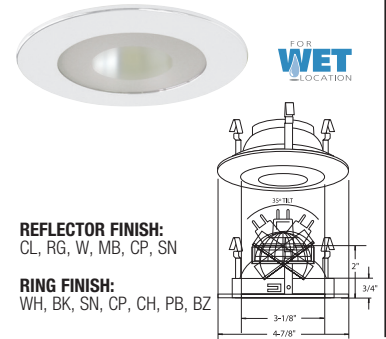

4" Low Voltage Trims

(LAMP WATTAGE: 75W 12V MR16 / 50W 120V GU10)

Catalog Number:

Project Name:

Type:

Note:

B1468W-WH
FULLY ADJ. W/ BAFFLE (35° TILT, 359° ROT.)

AVAILABLE COLOR COMBINATIONS:
CP-CP, SN-SN, W-WH, P-WH, P-BK, BZ-BZ

B1433P-WH
ADJUSTABLE PINHOLE BAFFLE (15° TILT)

AVAILABLE COLOR COMBINATIONS:
W-WH, P-WH

B1417W-WH
METAL STEPPED BAFFLE

BAFFLE FINISH:
W, P, SN, CP, BZ

RING FINISH:
WH, BK, SN, CP, CH, PB, BZ

B1426CL-WH
THE ILLUMINATOR II

REFLECTOR FINISH:
CL, RG, W, MB, CP, SN

RING FINISH:
WH, BK, SN

B1427CL-WH
THE ILLUMINATOR

REFLECTOR FINISH:
CL, RG, W, MB, CP, SN

RING FINISH:
WH, BK, SN

B1477CL-WH
CROSSBLADE REFLECTOR

REFLECTOR FINISH:
CL

RING FINISH:
WH, BK, SN, CP, CH, PB, BZ

B1462CL-WH
SEMI-FROSTED SHOWER TRIM

REFLECTOR FINISH:
CL, RG, W, MB, CP, SN

RING FINISH:
WH, BK, SN, CP, CH, PB, BZ

B1452CL-WH
CLEAR LENS SHOWER TRIM

REFLECTOR FINISH:
CL, RG, W, MB, CP, SN