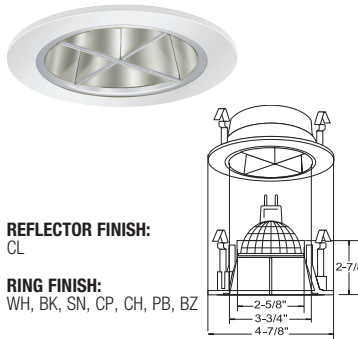

4" Low Voltage Trims

(LAMP WATTAGE: 75W 12V MR16 / 50W 120V GU10)

Catalog Number:

Project Name:

Type:

Note:

B1468W-WH
FULLY ADJ. W/ BAFFLE (35° TILT, 359° ROT.)

AVAILABLE COLOR COMBINATIONS:
CP-CP, SN-SN, W-WH, P-WH, P-BK, BZ-BZ

B1433P-WH
ADJUSTABLE PINHOLE BAFFLE (15° TILT)

AVAILABLE COLOR COMBINATIONS:
W-WH, P-WH

B1417W-WH
METAL STEPPED BAFFLE

BAFFLE FINISH:
W, P, SN, CP, BZ

RING FINISH:
WH, BK, SN, CP, CH, PB, BZ

B1426CL-WH
THE ILLUMINATOR II

REFLECTOR FINISH:
CL, RG, W, MB, CP, SN

RING FINISH:
WH, BK, SN

B1427CL-WH
THE ILLUMINATOR

REFLECTOR FINISH:
CL, RG, W, MB, CP, SN

RING FINISH:
WH, BK, SN

B1477CL-WH
CROSSBLADE REFLECTOR

REFLECTOR FINISH:
CL

RING FINISH:
WH, BK, SN, CP, CH, PB, BZ

B1462CL-WH
SEMI-FROSTED SHOWER TRIM

REFLECTOR FINISH:
CL, RG, W, MB, CP, SN

RING FINISH:
WH, BK, SN, CP, CH, PB, BZ

B1452CL-WH
CLEAR LENS SHOWER TRIM

REFLECTOR FINISH:
CL, RG, W, MB, CP, SN