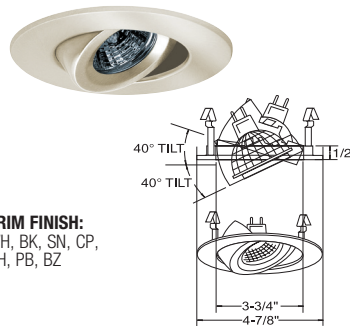

4" Low Voltage Trims

(LAMP WATTAGE: 75W 12V MR16 / 50W 120V GU10)

Catalog Number:

Project Name:

Type:

Note:

B1468W-WH
FULLY ADJ. W/ BAFFLE (35° TILT, 359° ROT.)

AVAILABLE COLOR COMBINATIONS:
CP-CP, SN-SN, W-WH, P-WH, P-BK, BZ-BZ

B1461SN
ADJUSTABLE GIMBAL (40° TILT)

TRIM FINISH:
WH, BK, SN, CP, CH, PB, BZ

B1408WH
FULLY ADJUSTABLE (75° TILT, 359° ROT.)

TRIM FINISH:
WH, BK, SN, CP, CH, PB, BZ

B1406CP
SURFACE ADJUSTABLE (90° TILT, 359° ROT.)

TRIM FINISH:
WH, BK, SN, CP, CH, PB, BZ

B1413P-SN
PULL DOWN ADJUSTABLE

BAFFLE FINISH:
W, P, SN, CP, BZ

RING FINISH:
WH, BK, SN, CP, CH, PB, BZ

B1419BK
ADJUSTABLE SPOT (40° TILT)

TRIM/RING FINISH:
WH, BK, SN