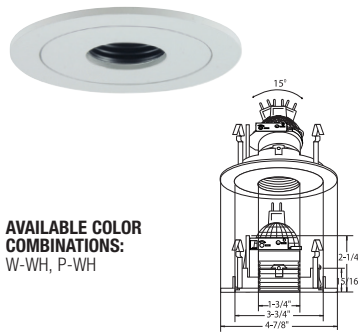

4" Low Voltage Trims

(LAMP WATTAGE: 75W 12V MR16 / 50W 120V GU10)

Catalog Number:

Project Name:

Type:

Note:

B1468W-WH
FULLY ADJ. W/ BAFFLE (35° TILT, 359° ROT.)

AVAILABLE COLOR COMBINATIONS:
CP-CP, SN-SN, W-WH, P-WH, P-BK, BZ-BZ

B1461SN
ADJUSTABLE GIMBAL (40° TILT)

TRIM FINISH:
WH, BK, SN, CP, CH, PB, BZ

B1408WH
FULLY ADJUSTABLE (75° TILT, 359° ROT.)

TRIM FINISH:
WH, BK, SN, CP, CH, PB, BZ

B1406CP
SURFACE ADJUSTABLE (90° TILT, 359° ROT.)

TRIM FINISH:
WH, BK, SN, CP, CH, PB, BZ

B1413P-SN
PULL DOWN ADJUSTABLE

BAFFLE FINISH:
W, P, SN, CP, BZ

RING FINISH:
WH, BK, SN, CP, CH, PB, BZ

B1419BK
ADJUSTABLE SPOT (40° TILT)

TRIM/RING FINISH:
WH, BK, SN

B1433P-WH
ADJUSTABLE PINHOLE BAFFLE (15° TILT)

AVAILABLE COLOR COMBINATIONS:
W-WH, P-WH

B1417W-WH
METAL STEPPED BAFFLE

BAFFLE FINISH:
W, P, SN, CP, BZ

RING FINISH:
WH, BK, SN, CP, CH, PB, BZ

B1426CL-WH
THE ILLUMINATOR II