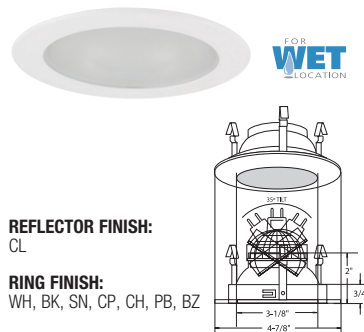

4" Low Voltage Trims

(LAMP WATTAGE: 75W 12V MR16 / 50W 120V GU10)

Catalog Number:

Project Name:

Type:

Note:

B1468W-WH
FULLY ADJ. W/ BAFFLE (35° TILT, 359° ROT.)

AVAILABLE COLOR COMBINATIONS:
CP-CP, SN-SN, W-WH, P-WH, P-BK, BZ-BZ

RING FINISH:
WH, BK, SN, CP, CH, PB, BZ

B1462CL-WH
SEMI-FROSTED SHOWER TRIM

REFLECTOR FINISH:
CL, RG, W, MB, CP, SN

RING FINISH:
WH, BK, SN, CP, CH, PB, BZ

B1452CL-WH
CLEAR LENS SHOWER TRIM

REFLECTOR FINISH:
CL, RG, W, MB, CP, SN

RING FINISH:
WH, BK, SN, CP, CH, PB, BZ

B1437WH
SMOOTH FROST SHOWER LITE

REFLECTOR FINISH:
CL

RING FINISH:
WH, BK, SN, CP, CH, PB, BZ

B1438WH
DESIGNER POINT SHOWER LITE

REFLECTOR FINISH:
CL, RG, W, MB, CP, SN