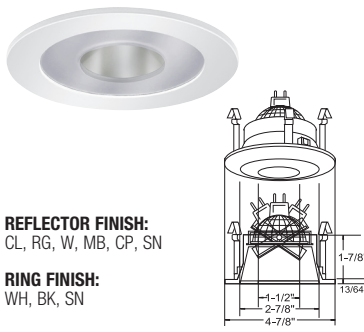

4" Low Voltage Trims

(LAMP WATTAGE: 75W 12V MR16 / 50W 120V GU10)

Catalog Number:

Project Name:

Type:

Note:

B1468W-WH
FULLY ADJ. W/ BAFFLE (35° TILT, 359° ROT.)

AVAILABLE COLOR COMBINATIONS:
CP-CP, SN-SN, W-WH, P-WH, P-BK, BZ-BZ

TRIM FINISH:
WH, BK, SN, CP, CH, PB, BZ

B1413P-SN
PULL DOWN ADJUSTABLE

BAFFLE FINISH:
W, P, SN, CP, BZ

RING FINISH:
WH, BK, SN, CP, CH, PB, BZ

B1419BK
ADJUSTABLE SPOT (40° TILT)

TRIM/RING FINISH:
WH, BK, SN

B1433P-WH
ADJUSTABLE PINHOLE BAFFLE (15° TILT)

AVAILABLE COLOR COMBINATIONS:
W-WH, P-WH

B1417W-WH
METAL STEPPED BAFFLE

BAFFLE FINISH:
W, P, SN, CP, BZ

RING FINISH:
WH, BK, SN, CP, CH, PB, BZ

B1426CL-WH
THE ILLUMINATOR II

REFLECTOR FINISH:
CL, RG, W, MB, CP, SN

RING FINISH:
WH, BK, SN

B1427CL-WH
THE ILLUMINATOR

REFLECTOR FINISH:
CL, RG, W, MB, CP, SN

RING FINISH:
WH, BK, SN

B1477CL-WH
CROSSBLADE REFLECTOR

REFLECTOR FINISH:
CL