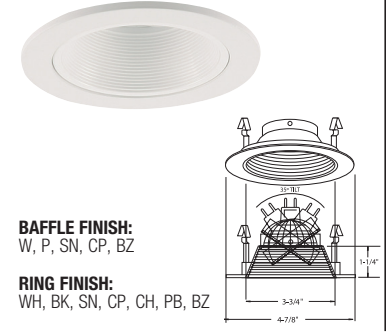

4" Low Voltage Trims

(LAMP WATTAGE: 75W 12V MR16 / 50W 120V GU10)

Catalog Number:

Project Name:

Type:

Note:

B1468W-WH
FULLY ADJ. W/ BAFFLE (35° TILT, 359° ROT.)

AVAILABLE COLOR COMBINATIONS:
CP-CP, SN-SN, W-WH, P-WH, P-BK, BZ-BZ

B1461SN
ADJUSTABLE GIMBAL (40° TILT)

TRIM FINISH:
WH, BK, SN, CP, CH, PB, BZ

B1408WH
FULLY ADJUSTABLE (75° TILT, 359° ROT.)

TRIM FINISH:
WH, BK, SN, CP, CH, PB, BZ

B1406CP
SURFACE ADJUSTABLE (90° TILT, 359° ROT.)

TRIM FINISH:
WH, BK, SN, CP, CH, PB, BZ

B1413P-SN
PULL DOWN ADJUSTABLE

BAFFLE FINISH:
W, P, SN, CP, BZ

RING FINISH:
WH, BK, SN, CP, CH, PB, BZ

B1419BK
ADJUSTABLE SPOT (40° TILT)

TRIM/RING FINISH:
WH, BK, SN

B1433P-WH
ADJUSTABLE PINHOLE BAFFLE (15° TILT)

AVAILABLE COLOR COMBINATIONS:
W-WH, P-WH

B1417W-WH
METAL STEPPED BAFFLE

BAFFLE FINISH:
W, P, SN, CP, BZ

RING FINISH:
WH, BK, SN, CP, CH, PB, BZ

B1426CL-WH
THE ILLUMINATOR II