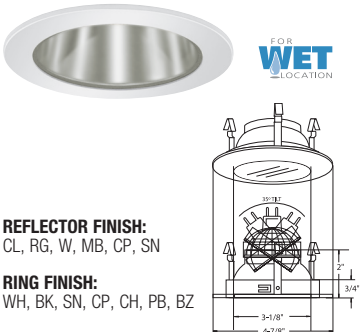

RING FINISH:
WH, BK, SN, CP, CH, PB, BZ

B1462CL-WH
SEMI-FROSTED SHOWER TRIM

REFLECTOR FINISH:
CL, RG, W, MB, CP, SN

RING FINISH:
WH, BK, SN, CP, CH, PB, BZ

B1452CL-WH
CLEAR LENS SHOWER TRIM

REFLECTOR FINISH:
CL, RG, W, MB, CP, SN

RING FINISH:
WH, BK, SN, CP, CH, PB, BZ

B1437WH
SMOOTH FROST SHOWER LITE

REFLECTOR FINISH:
CL

RING FINISH:
WH, BK, SN, CP, CH, PB, BZ

B1438WH
DESIGNER POINT SHOWER LITE

REFLECTOR FINISH:
CL, RG, W, MB, CP, SN