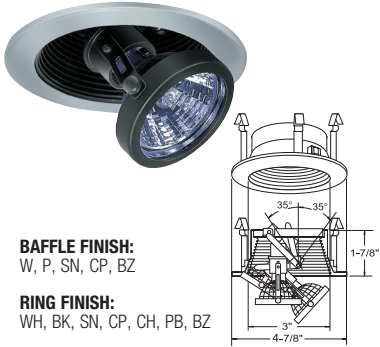

4" Low Voltage Trims

(LAMP WATTAGE: 75W 12V MR16 / 50W 120V GU10)

Catalog Number:

Project Name:

Type:

Note:

B1468W-WH
FULLY ADJ. W/ BAFFLE (35° TILT, 359° ROT.)

AVAILABLE COLOR COMBINATIONS:
CP-CP, SN-SN, W-WH, P-WH, P-BK, BZ-BZ

B1461SN
ADJUSTABLE GIMBAL (40° TILT)

TRIM FINISH:
WH, BK, SN, CP, CH, PB, BZ

B1408WH
FULLY ADJUSTABLE (75° TILT, 359° ROT.)

TRIM FINISH:
WH, BK, SN, CP, CH, PB, BZ

B1406CP
SURFACE ADJUSTABLE (90° TILT, 359° ROT.)

TRIM FINISH:
WH, BK, SN, CP, CH, PB, BZ

B1413P-SN
PULL DOWN ADJUSTABLE

BAFFLE FINISH:
W, P, SN, CP, BZ

RING FINISH:
WH, BK, SN, CP, CH, PB, BZ

B1419BK
ADJUSTABLE SPOT (40° TILT)

TRIM/RING FINISH:
WH, BK, SN

B1433P-WH
ADJUSTABLE PINHOLE BAFFLE (15° TILT)

AVAILABLE COLOR COMBINATIONS:
W-WH, P-WH

B1417W-WH
METAL STEPPED BAFFLE

BAFFLE FINISH:
W, P, SN, CP, BZ

RING FINISH:
WH, BK, SN, CP, CH, PB, BZ

B1426CL-WH
THE ILLUMINATOR II