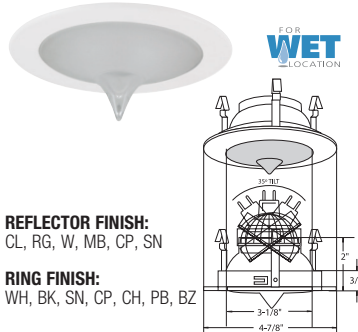

4" Low Voltage Trims

(LAMP WATTAGE: 75W 12V MR16 / 50W 120V GU10)

Catalog Number:

Project Name:

Type:

Note:

B1468W-WH
FULLY ADJ. W/ BAFFLE (35° TILT, 359° ROT.)

AVAILABLE COLOR COMBINATIONS:
CP-CP, SN-SN, W-WH, P-WH, P-BK, BZ-BZ

RING FINISH:
WH, BK, SN, CP, CH, PB, BZ

B1462CL-WH
SEMI-FROSTED SHOWER TRIM

REFLECTOR FINISH:
CL, RG, W, MB, CP, SN

RING FINISH:
WH, BK, SN, CP, CH, PB, BZ

B1452CL-WH
CLEAR LENS SHOWER TRIM

REFLECTOR FINISH:
CL, RG, W, MB, CP, SN

RING FINISH:
WH, BK, SN, CP, CH, PB, BZ

B1437WH
SMOOTH FROST SHOWER LITE

REFLECTOR FINISH:
CL

RING FINISH:
WH, BK, SN, CP, CH, PB, BZ

B1438WH
DESIGNER POINT SHOWER LITE

REFLECTOR FINISH:
CL, RG, W, MB, CP, SN

RING FINISH:
WH, BK, SN, CP, CH, PB, BZ

B1439WH
SMOOTH FROST DOME SHOWER LITE

REFLECTOR FINISH:
CL

RING FINISH:
WH, BK, SN, CP, CH, PB, BZ