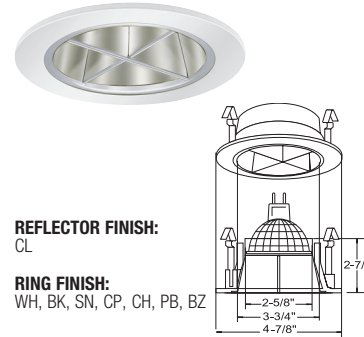

4" Low Voltage Trims

(LAMP WATTAGE: 75W 12V MR16 / 50W 120V GU10)

Catalog Number:

Project Name:

Type:

Note:

B1468W-WH
FULLY ADJ. W/ BAFFLE (35° TILT, 359° ROT.)

AVAILABLE COLOR COMBINATIONS:
CP-CP, SN-SN, W-WH, P-WH, P-BK, BZ-BZ

B1433P-WH
ADJUSTABLE PINHOLE BAFFLE (15° TILT)

AVAILABLE COLOR COMBINATIONS:
W-WH, P-WH

B1417W-WH
METAL STEPPED BAFFLE

BAFFLE FINISH:
W, P, SN, CP, BZ

RING FINISH:
WH, BK, SN, CP, CH, PB, BZ

B1426CL-WH
THE ILLUMINATOR II

REFLECTOR FINISH:
CL, RG, W, MB, CP, SN

RING FINISH:
WH, BK, SN

B1427CL-WH
THE ILLUMINATOR

REFLECTOR FINISH:
CL, RG, W, MB, CP, SN

RING FINISH:
WH, BK, SN

B1477CL-WH
CROSSBLADE REFLECTOR

REFLECTOR FINISH:
CL

RING FINISH:
WH, BK, SN, CP, CH, PB, BZ

B1462CL-WH
SEMI-FROSTED SHOWER TRIM

REFLECTOR FINISH:
CL, RG, W, MB, CP, SN

RING FINISH:
WH, BK, SN, CP, CH, PB, BZ

B1452CL-WH
CLEAR LENS SHOWER TRIM

REFLECTOR FINISH:
CL, RG, W, MB, CP, SN