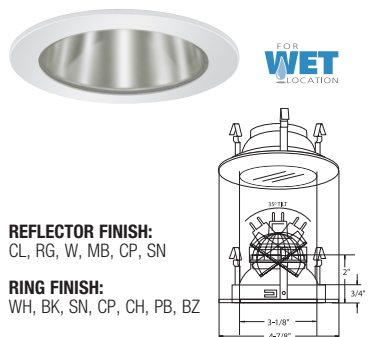

4" Low Voltage Trims

(LAMP WATTAGE: 75W 12V MR16 / 50W 120V GU10)

Catalog Number:

Project Name:

Type:

Note:

B1468W-WH
FULLY ADJ. W/ BAFFLE (35° TILT, 359° ROT.)

AVAILABLE COLOR COMBINATIONS:
CP-CP, SN-SN, W-WH, P-WH, P-BK, BZ-BZ

B1433P-WH
ADJUSTABLE PINHOLE BAFFLE (15° TILT)

AVAILABLE COLOR COMBINATIONS:
W-WH, P-WH

B1417W-WH
METAL STEPPED BAFFLE

BAFFLE FINISH:
W, P, SN, CP, BZ

RING FINISH:
WH, BK, SN, CP, CH, PB, BZ

B1426CL-WH
THE ILLUMINATOR II

RING FINISH:
WH, BK, SN, CP, CH, PB, BZ

B1462CL-WH
SEMI-FROSTED SHOWER TRIM

REFLECTOR FINISH:
CL, RG, W, MB, CP, SN

RING FINISH:
WH, BK, SN, CP, CH, PB, BZ

B1452CL-WH
CLEAR LENS SHOWER TRIM

REFLECTOR FINISH:
CL, RG, W, MB, CP, SN

RING FINISH:
WH, BK, SN, CP, CH, PB, BZ

B1437WH
SMOOTH FROST SHOWER LITE

REFLECTOR FINISH:
CL

RING FINISH:
WH, BK, SN, CP, CH, PB, BZ

B1438WH
DESIGNER POINT SHOWER LITE

REFLECTOR FINISH:
CL, RG, W, MB, CP, SN