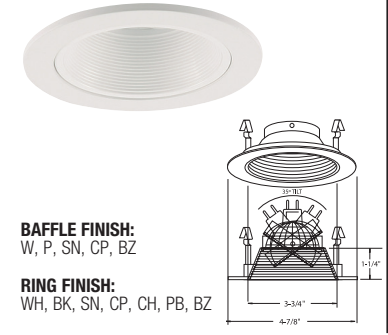

4" Low Voltage Trims

(LAMP WATTAGE: 75W 12V MR16 / 50W 120V GU10)

Catalog Number:

Project Name:

Type:

Note:

B1468W-WH
FULLY ADJ. W/ BAFFLE (35° TILT, 359° ROT.)

AVAILABLE COLOR COMBINATIONS:
CP-CP, SN-SN, W-WH, P-WH, P-BK, BZ-BZ

B1461SN
ADJUSTABLE GIMBAL (40° TILT)

TRIM FINISH:
WH, BK, SN, CP, CH, PB, BZ

B1408WH
FULLY ADJUSTABLE (75° TILT, 359° ROT.)

TRIM FINISH:
WH, BK, SN, CP, CH, PB, BZ

B1406CP
SURFACE ADJUSTABLE (90° TILT, 359° ROT.)

TRIM FINISH:
WH, BK, SN, CP, CH, PB, BZ

B1413P-SN
PULL DOWN ADJUSTABLE

BAFFLE FINISH:
W, P, SN, CP, BZ

RING FINISH:
WH, BK, SN, CP, CH, PB, BZ

B1419BK
ADJUSTABLE SPOT (40° TILT)

TRIM/RING FINISH:
WH, BK, SN

B1433P-WH
ADJUSTABLE PINHOLE BAFFLE (15° TILT)

AVAILABLE COLOR COMBINATIONS:
W-WH, P-WH

B1417W-WH
METAL STEPPED BAFFLE

BAFFLE FINISH:
W, P, SN, CP, BZ

RING FINISH:
WH, BK, SN, CP, CH, PB, BZ

B1426CL-WH
THE ILLUMINATOR II