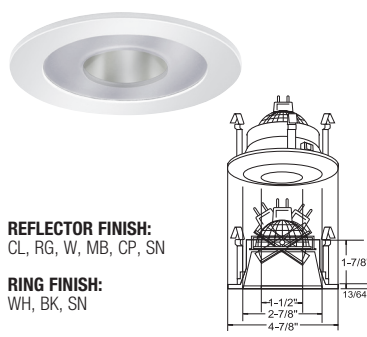

B1427CL-WH
THE ILLUMINATOR

REFLECTOR FINISH:
CL, RG, W, MB, CP, SN

RING FINISH:
WH, BK, SN