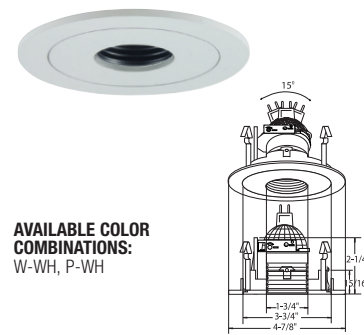

4" Low Voltage Trims

(LAMP WATTAGE: 75W 12V MR16 / 50W 120V GU10)

Catalog Number:

Project Name:

Type:

Note:

B1468W-WH
FULLY ADJ. W/ BAFFLE (35° TILT, 359° ROT.)

AVAILABLE COLOR COMBINATIONS:
CP-CP, SN-SN, W-WH, P-WH, P-BK, BZ-BZ

B1461SN
ADJUSTABLE GIMBAL (40° TILT)

TRIM FINISH:
WH, BK, SN, CP, CH, PB, BZ

B1408WH
FULLY ADJUSTABLE (75° TILT, 359° ROT.)

TRIM FINISH:
WH, BK, SN, CP, CH, PB, BZ

B1406CP
SURFACE ADJUSTABLE (90° TILT, 359° ROT.)

TRIM FINISH:
WH, BK, SN, CP, CH, PB, BZ

B1413P-SN
PULL DOWN ADJUSTABLE

BAFFLE FINISH:
W, P, SN, CP, BZ

RING FINISH:
WH, BK, SN, CP, CH, PB, BZ

B1419BK
ADJUSTABLE SPOT (40° TILT)

TRIM/RING FINISH:
WH, BK, SN

B1433P-WH
ADJUSTABLE PINHOLE BAFFLE (15° TILT)

AVAILABLE COLOR COMBINATIONS:
W-WH, P-WH

B1417W-WH
METAL STEPPED BAFFLE

BAFFLE FINISH:
W, P, SN, CP, BZ

RING FINISH:
WH, BK, SN, CP, CH, PB, BZ

B1426CL-WH
THE ILLUMINATOR II