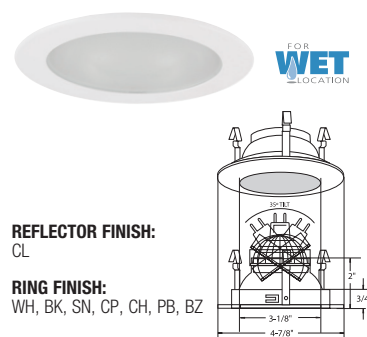

RING FINISH:
WH, BK, SN, CP, CH, PB, BZ

B1462CL-WH
SEMI-FROSTED SHOWER TRIM

REFLECTOR FINISH:
CL, RG, W, MB, CP, SN

RING FINISH:
WH, BK, SN, CP, CH, PB, BZ

B1452CL-WH
CLEAR LENS SHOWER TRIM

REFLECTOR FINISH:
CL, RG, W, MB, CP, SN

RING FINISH:
WH, BK, SN, CP, CH, PB, BZ

B1437WH
SMOOTH FROST SHOWER LITE

REFLECTOR FINISH:
CL

RING FINISH:
WH, BK, SN, CP, CH, PB, BZ

B1438WH
DESIGNER POINT SHOWER LITE

REFLECTOR FINISH:
CL, RG, W, MB, CP, SN