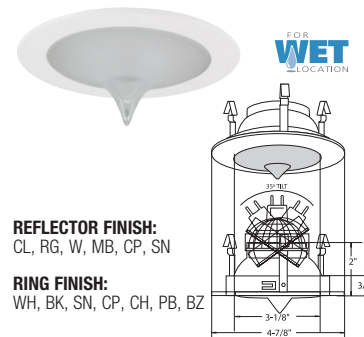

B1433P-WH
ADJUSTABLE PINHOLE BAFFLE (15° TILT)

AVAILABLE COLOR COMBINATIONS:
W-WH, P-WH

B1417W-WH
METAL STEPPED BAFFLE

BAFFLE FINISH:
W, P, SN, CP, BZ

RING FINISH:
WH, BK, SN, CP, CH, PB, BZ

B1426CL-WH
THE ILLUMINATOR II

RING FINISH:
WH, BK, SN, CP, CH, PB, BZ

B1462CL-WH
SEMI-FROSTED SHOWER TRIM

REFLECTOR FINISH:
CL, RG, W, MB, CP, SN

RING FINISH:
WH, BK, SN, CP, CH, PB, BZ

B1452CL-WH
CLEAR LENS SHOWER TRIM

REFLECTOR FINISH:
CL, RG, W, MB, CP, SN

RING FINISH:
WH, BK, SN, CP, CH, PB, BZ

B1437WH
SMOOTH FROST SHOWER LITE

REFLECTOR FINISH:
CL

RING FINISH:
WH, BK, SN, CP, CH, PB, BZ

B1438WH
DESIGNER POINT SHOWER LITE

REFLECTOR FINISH:
CL, RG, W, MB, CP, SN

RING FINISH:
WH, BK, SN, CP, CH, PB, BZ

B1439WH
SMOOTH FROST DOME SHOWER LITE

REFLECTOR FINISH:
CL

RING FINISH:
WH, BK, SN, CP, CH, PB, BZ