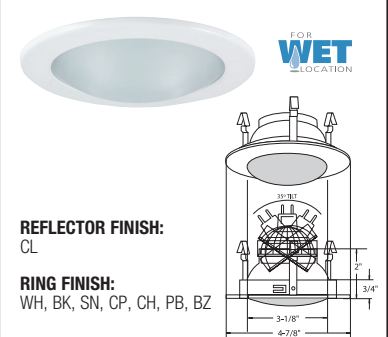

4" Low Voltage Trims

(LAMP WATTAGE: 75W 12V MR16 / 50W 120V GU10)

Catalog Number:

Project Name:

Type:

Note:

B1468W-WH
FULLY ADJ. W/ BAFFLE (35° TILT, 359° ROT.)

AVAILABLE COLOR COMBINATIONS:
CP-CP, SN-SN, W-WH, P-WH, P-BK, BZ-BZ

RING FINISH:
WH, BK, SN, CP, CH, PB, BZ

B1462CL-WH
SEMI-FROSTED SHOWER TRIM

REFLECTOR FINISH:
CL, RG, W, MB, CP, SN

RING FINISH:
WH, BK, SN, CP, CH, PB, BZ

B1452CL-WH
CLEAR LENS SHOWER TRIM

REFLECTOR FINISH:
CL, RG, W, MB, CP, SN

RING FINISH:
WH, BK, SN, CP, CH, PB, BZ

B1437WH
SMOOTH FROST SHOWER LITE

REFLECTOR FINISH:
CL

RING FINISH:
WH, BK, SN, CP, CH, PB, BZ

B1438WH
DESIGNER POINT SHOWER LITE

REFLECTOR FINISH:
CL, RG, W, MB, CP, SN

RING FINISH:
WH, BK, SN, CP, CH, PB, BZ

B1439WH
SMOOTH FROST DOME SHOWER LITE

REFLECTOR FINISH:
CL

RING FINISH:
WH, BK, SN, CP, CH, PB, BZ