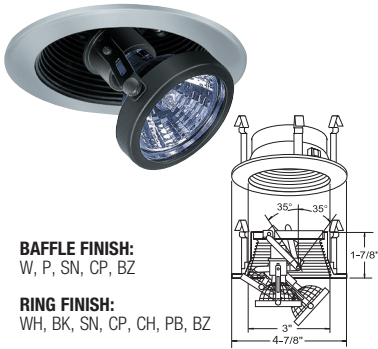

4" Low Voltage Trims

(LAMP WATTAGE: 75W 12V MR16 / 50W 120V GU10)

Catalog Number:

Project Name:

Type:

Note:

B1468W-WH
FULLY ADJ. W/ BAFFLE (35° TILT, 359° ROT.)

AVAILABLE COLOR COMBINATIONS:
CP-CP, SN-SN, W-WH, P-WH, P-BK, BZ-BZ

B1461SN
ADJUSTABLE GIMBAL (40° TILT)

TRIM FINISH:
WH, BK, SN, CP, CH, PB, BZ

B1408WH
FULLY ADJUSTABLE (75° TILT, 359° ROT.)

TRIM FINISH:
WH, BK, SN, CP, CH, PB, BZ

B1406CP
SURFACE ADJUSTABLE (90° TILT, 359° ROT.)

TRIM FINISH:
WH, BK, SN, CP, CH, PB, BZ

B1413P-SN
PULL DOWN ADJUSTABLE

BAFFLE FINISH:
W, P, SN, CP, BZ

RING FINISH:
WH, BK, SN, CP, CH, PB, BZ

B1419BK
ADJUSTABLE SPOT (40° TILT)

TRIM/RING FINISH:
WH, BK, SN

B1433P-WH
ADJUSTABLE PINHOLE BAFFLE (15° TILT)

AVAILABLE COLOR COMBINATIONS:
W-WH, P-WH

B1417W-WH
METAL STEPPED BAFFLE

BAFFLE FINISH:
W, P, SN, CP, BZ

RING FINISH:
WH, BK, SN, CP, CH, PB, BZ

B1426CL-WH
THE ILLUMINATOR II