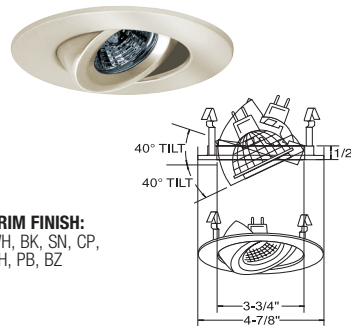

4" Low Voltage Trims

(LAMP WATTAGE: 75W 12V MR16 / 50W 120V GU10)

Catalog Number:

Project Name:

Type:

Note:

B1468W-WH
FULLY ADJ. W/ BAFFLE (35° TILT, 359° ROT.)

AVAILABLE COLOR COMBINATIONS:
CP-CP, SN-SN, W-WH, P-WH, P-BK, BZ-BZ

B1461SN
ADJUSTABLE GIMBAL (40° TILT)

TRIM FINISH:
WH, BK, SN, CP, CH, PB, BZ

B1408WH
FULLY ADJUSTABLE (75° TILT, 359° ROT.)

TRIM FINISH:
WH, BK, SN, CP, CH, PB, BZ

B1406CP
SURFACE ADJUSTABLE (90° TILT, 359° ROT.)

TRIM FINISH:
WH, BK, SN, CP, CH, PB, BZ

B1413P-SN
PULL DOWN ADJUSTABLE

BAFFLE FINISH:
W, P, SN, CP, BZ

RING FINISH:
WH, BK, SN, CP, CH, PB, BZ

B1419BK
ADJUSTABLE SPOT (40° TILT)

TRIM/RING FINISH:
WH, BK, SN