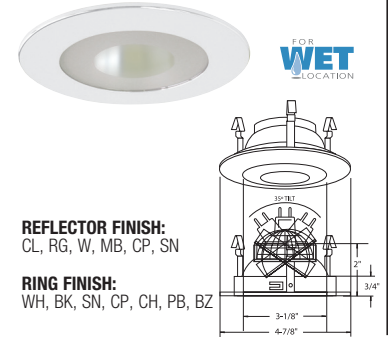

4" Low Voltage Trims

(LAMP WATTAGE: 75W 12V MR16 / 50W 120V GU10)

Catalog Number:

Project Name:

Type:

Note:

B1468W-WH
FULLY ADJ. W/ BAFFLE (35° TILT, 359° ROT.)

AVAILABLE COLOR COMBINATIONS:
CP-CP, SN-SN, W-WH, P-WH, P-BK, BZ-BZ

B1433P-WH
ADJUSTABLE PINHOLE BAFFLE (15° TILT)

AVAILABLE COLOR COMBINATIONS:
W-WH, P-WH

B1417W-WH
METAL STEPPED BAFFLE

BAFFLE FINISH:
W, P, SN, CP, BZ

RING FINISH:
WH, BK, SN, CP, CH, PB, BZ

B1426CL-WH
THE ILLUMINATOR II

REFLECTOR FINISH:
CL, RG, W, MB, CP, SN

RING FINISH:
WH, BK, SN

B1427CL-WH
THE ILLUMINATOR

REFLECTOR FINISH:
CL, RG, W, MB, CP, SN

RING FINISH:
WH, BK, SN

B1477CL-WH
CROSSBLADE REFLECTOR

REFLECTOR FINISH:
CL

RING FINISH:
WH, BK, SN, CP, CH, PB, BZ

B1462CL-WH
SEMI-FROSTED SHOWER TRIM

REFLECTOR FINISH:
CL, RG, W, MB, CP, SN

RING FINISH:
WH, BK, SN, CP, CH, PB, BZ

B1452CL-WH
CLEAR LENS SHOWER TRIM

REFLECTOR FINISH:
CL, RG, W, MB, CP, SN