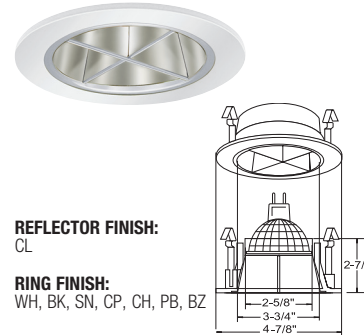

# 4" Low Voltage Trims

(LAMP WATTAGE: 75W 12V MR16 / 50W 120V GU10)

Catalog Number:

Project Name:

Type:

Note:

**B1468W-WH**  
FULLY ADJ. W/ BAFFLE (35° TILT, 359° ROT.)

**AVAILABLE COLOR COMBINATIONS:**  
CP-CP, SN-SN, W-WH, P-WH, P-BK, BZ-BZ

**RING FINISH:**  
WH, BK, SN, CP, CH, PB, BZ

**B1426CL-WH**  
THE ILLUMINATOR II

**REFLECTOR FINISH:**  
CL, RG, W, MB, CP, SN

**RING FINISH:**  
WH, BK, SN

**B1427CL-WH**  
THE ILLUMINATOR

**REFLECTOR FINISH:**  
CL, RG, W, MB, CP, SN

**RING FINISH:**  
WH, BK, SN

**B1477CL-WH**  
CROSSBLADE REFLECTOR

**REFLECTOR FINISH:**  
CL

**RING FINISH:**  
WH, BK, SN, CP, CH, PB, BZ

**B1462CL-WH**  
SEMI-FROSTED SHOWER TRIM

**REFLECTOR FINISH:**  
CL, RG, W, MB, CP, SN