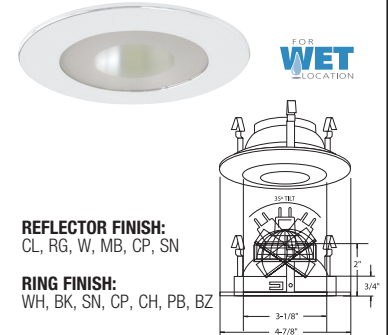

# 4" Low Voltage Trims

(LAMP WATTAGE: 75W 12V MR16 / 50W 120V GU10)

Catalog Number:

Project Name:

Type:

Note:

**B1468W-WH**  
FULLY ADJ. W/ BAFFLE (35° TILT, 359° ROT.)

**AVAILABLE COLOR COMBINATIONS:**  
CP-CP, SN-SN, W-WH, P-WH, P-BK, BZ-BZ

**RING FINISH:**  
WH, BK, SN, CP, CH, PB, BZ

**B1426CL-WH**  
THE ILLUMINATOR II

**REFLECTOR FINISH:**  
CL, RG, W, MB, CP, SN

**RING FINISH:**  
WH, BK, SN

**B1427CL-WH**  
THE ILLUMINATOR

**REFLECTOR FINISH:**  
CL, RG, W, MB, CP, SN

**RING FINISH:**  
WH, BK, SN

**B1477CL-WH**  
CROSSBLADE REFLECTOR

**REFLECTOR FINISH:**  
CL

**RING FINISH:**  
WH, BK, SN, CP, CH, PB, BZ

**B1462CL-WH**  
SEMI-FROSTED SHOWER TRIM

**REFLECTOR FINISH:**  
CL, RG, W, MB, CP, SN

**RING FINISH:**  
WH, BK, SN, CP, CH, PB, BZ

**B1452CL-WH**  
CLEAR LENS SHOWER TRIM

**REFLECTOR FINISH:**  
CL, RG, W, MB, CP, SN

**RING FINISH:**  
WH, BK, SN, CP, CH, PB, BZ

**B1437WH**  
SMOOTH FROST SHOWER LITE