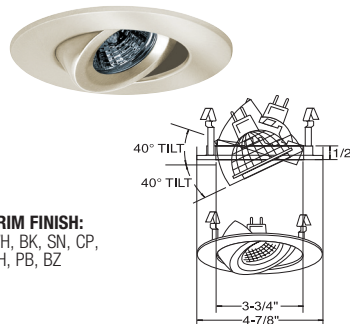

# 4" Low Voltage Trims

(LAMP WATTAGE: 75W 12V MR16 / 50W 120V GU10)

Catalog Number:

Project Name:

Type:

Note:

**B1468W-WH**  
FULLY ADJ. W/ BAFFLE (35° TILT, 359° ROT.)

**AVAILABLE COLOR COMBINATIONS:**  
CP-CP, SN-SN, W-WH, P-WH, P-BK, BZ-BZ

**B1461SN**  
ADJUSTABLE GIMBAL (40° TILT)

**TRIM FINISH:**  
WH, BK, SN, CP, CH, PB, BZ

**B1408WH**  
FULLY ADJUSTABLE (75° TILT, 359° ROT.)

**TRIM FINISH:**  
WH, BK, SN, CP, CH, PB, BZ

**B1406CP**  
SURFACE ADJUSTABLE (90° TILT, 359° ROT.)

**TRIM FINISH:**  
WH, BK, SN, CP, CH, PB, BZ

**B1413P-SN**  
PULL DOWN ADJUSTABLE

**BAFFLE FINISH:**  
W, P, SN, CP, BZ

**RING FINISH:**  
WH, BK, SN, CP, CH, PB, BZ

**B1419BK**  
ADJUSTABLE SPOT (40° TILT)