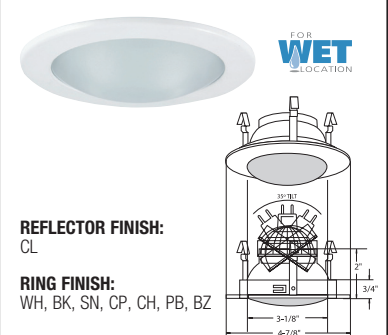

# 4" Low Voltage Trims

(LAMP WATTAGE: 75W 12V MR16 / 50W 120V GU10)

Catalog Number:

Project Name:

Type:

Note:

**B1468W-WH**  
FULLY ADJ. W/ BAFFLE (35° TILT, 359° ROT.)

**AVAILABLE COLOR COMBINATIONS:**  
CP-CP, SN-SN, W-WH, P-WH, P-BK, BZ-BZ

**RING FINISH:**  
WH, BK, SN, CP, CH, PB, BZ

**B1452CL-WH**  
CLEAR LENS SHOWER TRIM

**REFLECTOR FINISH:**  
CL, RG, W, MB, CP, SN

**RING FINISH:**  
WH, BK, SN, CP, CH, PB, BZ

**B1437WH**  
SMOOTH FROST SHOWER LITE

**REFLECTOR FINISH:**  
CL

**RING FINISH:**  
WH, BK, SN, CP, CH, PB, BZ

**B1438WH**  
DESIGNER POINT SHOWER LITE

**REFLECTOR FINISH:**  
CL, RG, W, MB, CP, SN

**RING FINISH:**  
WH, BK, SN, CP, CH, PB, BZ

**B1439WH**  
SMOOTH FROST DOME SHOWER LITE

**REFLECTOR FINISH:**  
CL

**RING FINISH:**  
WH, BK, SN, CP, CH, PB, BZ