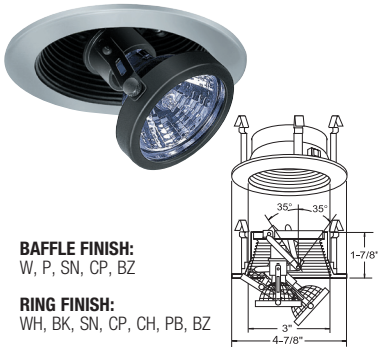

# 4" Low Voltage Trims

(LAMP WATTAGE: 75W 12V MR16 / 50W 120V GU10)

Catalog Number:

Project Name:

Type:

Note:

**B1468W-WH**  
FULLY ADJ. W/ BAFFLE (35° TILT, 359° ROT.)

**AVAILABLE COLOR COMBINATIONS:**  
CP-CP, SN-SN, W-WH, P-WH, P-BK, BZ-BZ

**B1461SN**  
ADJUSTABLE GIMBAL (40° TILT)

**TRIM FINISH:**  
WH, BK, SN, CP, CH, PB, BZ

**B1408WH**  
FULLY ADJUSTABLE (75° TILT, 359° ROT.)

**TRIM FINISH:**  
WH, BK, SN, CP, CH, PB, BZ

**B1406CP**  
SURFACE ADJUSTABLE (90° TILT, 359° ROT.)

**TRIM FINISH:**  
WH, BK, SN, CP, CH, PB, BZ

**B1413P-SN**  
PULL DOWN ADJUSTABLE

**BAFFLE FINISH:**  
W, P, SN, CP, BZ

**RING FINISH:**  
WH, BK, SN, CP, CH, PB, BZ

**B1419BK**  
ADJUSTABLE SPOT (40° TILT)