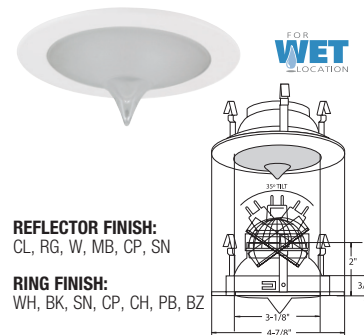

**RING FINISH:**  
WH, BK, SN, CP, CH, PB, BZ

**B1452CL-WH**  
CLEAR LENS SHOWER TRIM

**REFLECTOR FINISH:**  
CL, RG, W, MB, CP, SN

**RING FINISH:**  
WH, BK, SN, CP, CH, PB, BZ

**B1437WH**  
SMOOTH FROST SHOWER LITE

**REFLECTOR FINISH:**  
CL

**RING FINISH:**  
WH, BK, SN, CP, CH, PB, BZ

**B1438WH**  
DESIGNER POINT SHOWER LITE

**REFLECTOR FINISH:**  
CL, RG, W, MB, CP, SN

**RING FINISH:**  
WH, BK, SN, CP, CH, PB, BZ