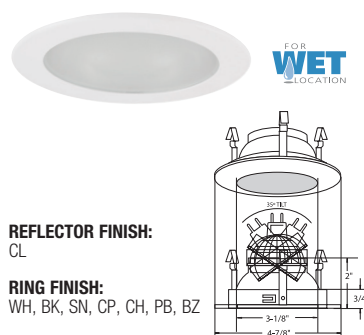

**RING FINISH:**  
WH, BK, SN, CP, CH, PB, BZ

**B1452CL-WH**  
CLEAR LENS SHOWER TRIM

**REFLECTOR FINISH:**  
CL, RG, W, MB, CP, SN

**RING FINISH:**  
WH, BK, SN, CP, CH, PB, BZ

**B1437WH**  
SMOOTH FROST SHOWER LITE

**REFLECTOR FINISH:**  
CL

**RING FINISH:**  
WH, BK, SN, CP, CH, PB, BZ

**B1438WH**  
DESIGNER POINT SHOWER LITE

**REFLECTOR FINISH:**  
CL, RG, W, MB, CP, SN

**RING FINISH:**  
WH, BK, SN, CP, CH, PB, BZ