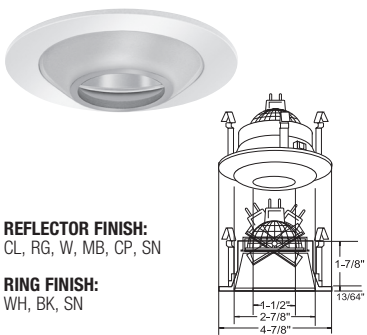

# 4" Low Voltage Trims

(LAMP WATTAGE: 75W 12V MR16 / 50W 120V GU10)

Catalog Number:

Project Name:

Type:

Note:

**B1468W-WH**  
FULLY ADJ. W/ BAFFLE (35° TILT, 359° ROT.)

**AVAILABLE COLOR COMBINATIONS:**  
CP-CP, SN-SN, W-WH, P-WH, P-BK, BZ-BZ

**TRIM FINISH:**  
WH, BK, SN, CP, CH, PB, BZ

**B1413P-SN**  
PULL DOWN ADJUSTABLE

**BAFFLE FINISH:**  
W, P, SN, CP, BZ

**RING FINISH:**  
WH, BK, SN, CP, CH, PB, BZ

**B1419BK**  
ADJUSTABLE SPOT (40° TILT)

**TRIM/RING FINISH:**  
WH, BK, SN

**B1433P-WH**  
ADJUSTABLE PINHOLE BAFFLE (15° TILT)

**AVAILABLE COLOR COMBINATIONS:**  
W-WH, P-WH

**B1417W-WH**  
METAL STEPPED BAFFLE

**BAFFLE FINISH:**  
W, P, SN, CP, BZ

**RING FINISH:**  
WH, BK, SN, CP, CH, PB, BZ

**B1426CL-WH**  
THE ILLUMINATOR II

**REFLECTOR FINISH:**  
CL, RG, W, MB, CP, SN

**RING FINISH:**  
WH, BK, SN

**B1427CL-WH**  
THE ILLUMINATOR

**REFLECTOR FINISH:**  
CL, RG, W, MB, CP, SN