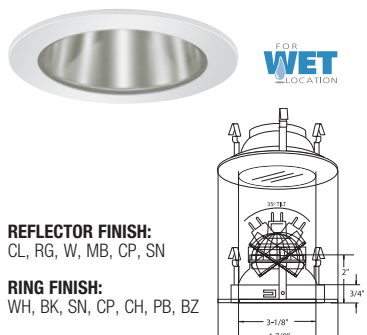

# 4" Low Voltage Trims

(LAMP WATTAGE: 75W 12V MR16 / 50W 120V GU10)

Catalog Number:

Project Name:

Type:

Note:

**B1468W-WH**  
FULLY ADJ. W/ BAFFLE (35° TILT, 359° ROT.)

**AVAILABLE COLOR COMBINATIONS:**  
CP-CP, SN-SN, W-WH, P-WH, P-BK, BZ-BZ

**RING FINISH:**  
WH, BK, SN, CP, CH, PB, BZ

**B1426CL-WH**  
THE ILLUMINATOR II

**REFLECTOR FINISH:**  
CL, RG, W, MB, CP, SN

**RING FINISH:**  
WH, BK, SN

**B1427CL-WH**  
THE ILLUMINATOR

**REFLECTOR FINISH:**  
CL, RG, W, MB, CP, SN

**RING FINISH:**  
WH, BK, SN

**B1477CL-WH**  
CROSSBLADE REFLECTOR

**REFLECTOR FINISH:**  
CL

**RING FINISH:**  
WH, BK, SN, CP, CH, PB, BZ

**B1462CL-WH**  
SEMI-FROSTED SHOWER TRIM

**REFLECTOR FINISH:**  
CL, RG, W, MB, CP, SN

**RING FINISH:**  
WH, BK, SN, CP, CH, PB, BZ

**B1452CL-WH**  
CLEAR LENS SHOWER TRIM

**REFLECTOR FINISH:**  
CL, RG, W, MB, CP, SN

**RING FINISH:**  
WH, BK, SN, CP, CH, PB, BZ

**B1437WH**  
SMOOTH FROST SHOWER LITE