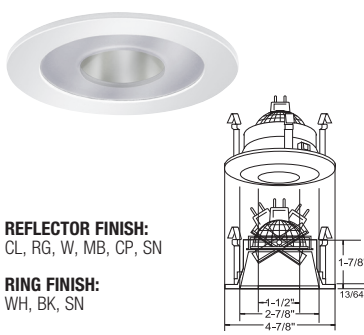

**RING FINISH:**  
WH, BK, SN, CP, CH, PB, BZ

**B1426CL-WH**  
THE ILLUMINATOR II

**REFLECTOR FINISH:**  
CL, RG, W, MB, CP, SN

**RING FINISH:**  
WH, BK, SN

**B1427CL-WH**  
THE ILLUMINATOR

**REFLECTOR FINISH:**  
CL, RG, W, MB, CP, SN

**RING FINISH:**  
WH, BK, SN

**B1477CL-WH**  
CROSSBLADE REFLECTOR

**REFLECTOR FINISH:**  
CL

**RING FINISH:**  
WH, BK, SN, CP, CH, PB, BZ

**B1462CL-WH**  
SEMI-FROSTED SHOWER TRIM

**REFLECTOR FINISH:**  
CL, RG, W, MB, CP, SN