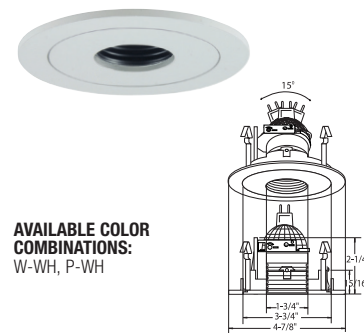

# 4" Low Voltage Trims

(LAMP WATTAGE: 75W 12V MR16 / 50W 120V GU10)

Catalog Number:

Project Name:

Type:

Note:

**B1468W-WH**  
FULLY ADJ. W/ BAFFLE (35° TILT, 359° ROT.)

**AVAILABLE COLOR COMBINATIONS:**  
CP-CP, SN-SN, W-WH, P-WH, P-BK, BZ-BZ

**B1461SN**  
ADJUSTABLE GIMBAL (40° TILT)

**TRIM FINISH:**  
WH, BK, SN, CP, CH, PB, BZ

**B1408WH**  
FULLY ADJUSTABLE (75° TILT, 359° ROT.)

**TRIM FINISH:**  
WH, BK, SN, CP, CH, PB, BZ

**B1406CP**  
SURFACE ADJUSTABLE (90° TILT, 359° ROT.)

**TRIM FINISH:**  
WH, BK, SN, CP, CH, PB, BZ

**B1413P-SN**  
PULL DOWN ADJUSTABLE

**BAFFLE FINISH:**  
W, P, SN, CP, BZ

**RING FINISH:**  
WH, BK, SN, CP, CH, PB, BZ

**B1419BK**  
ADJUSTABLE SPOT (40° TILT)

**TRIM/RING FINISH:**  
WH, BK, SN

**B1433P-WH**  
ADJUSTABLE PINHOLE BAFFLE (15° TILT)

**AVAILABLE COLOR COMBINATIONS:**  
W-WH, P-WH

**B1417W-WH**  
METAL STEPPED BAFFLE

**BAFFLE FINISH:**  
W, P, SN, CP, BZ