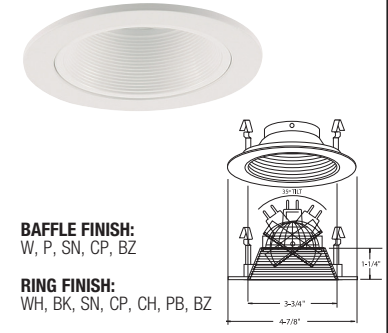

# 4" Low Voltage Trims

(LAMP WATTAGE: 75W 12V MR16 / 50W 120V GU10)

Catalog Number:

Project Name:

Type:

Note:

**B1468W-WH**  
FULLY ADJ. W/ BAFFLE (35° TILT, 359° ROT.)

**AVAILABLE COLOR COMBINATIONS:**  
CP-CP, SN-SN, W-WH, P-WH, P-BK, BZ-BZ

**B1461SN**  
ADJUSTABLE GIMBAL (40° TILT)

**TRIM FINISH:**  
WH, BK, SN, CP, CH, PB, BZ

**B1408WH**  
FULLY ADJUSTABLE (75° TILT, 359° ROT.)

**TRIM FINISH:**  
WH, BK, SN, CP, CH, PB, BZ

**B1406CP**  
SURFACE ADJUSTABLE (90° TILT, 359° ROT.)

**TRIM FINISH:**  
WH, BK, SN, CP, CH, PB, BZ

**B1413P-SN**  
PULL DOWN ADJUSTABLE

**BAFFLE FINISH:**  
W, P, SN, CP, BZ

**RING FINISH:**  
WH, BK, SN, CP, CH, PB, BZ

**B1419BK**  
ADJUSTABLE SPOT (40° TILT)

**TRIM/RING FINISH:**  
WH, BK, SN

**B1433P-WH**  
ADJUSTABLE PINHOLE BAFFLE (15° TILT)

**AVAILABLE COLOR COMBINATIONS:**  
W-WH, P-WH

**B1417W-WH**  
METAL STEPPED BAFFLE

**BAFFLE FINISH:**  
W, P, SN, CP, BZ