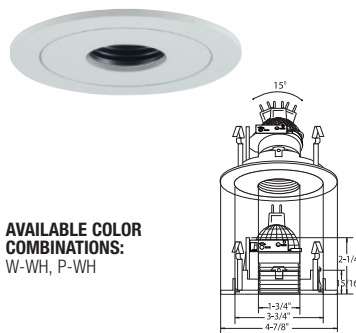

# 4" Low Voltage Trims

(LAMP WATTAGE: 75W 12V MR16 / 50W 120V GU10)

Catalog Number:

Project Name:

Type:

Note:

**B1468W-WH**  
FULLY ADJ. W/ BAFFLE (35° TILT, 359° ROT.)

**AVAILABLE COLOR COMBINATIONS:**  
CP-CP, SN-SN, W-WH, P-WH, P-BK, BZ-BZ

**B1461SN**  
ADJUSTABLE GIMBAL (40° TILT)

**TRIM FINISH:**  
WH, BK, SN, CP, CH, PB, BZ

**B1408WH**  
FULLY ADJUSTABLE (75° TILT, 359° ROT.)

**TRIM FINISH:**  
WH, BK, SN, CP, CH, PB, BZ

**B1406CP**  
SURFACE ADJUSTABLE (90° TILT, 359° ROT.)

**TRIM FINISH:**  
WH, BK, SN, CP, CH, PB, BZ

**B1413P-SN**  
PULL DOWN ADJUSTABLE

**BAFFLE FINISH:**  
W, P, SN, CP, BZ

**RING FINISH:**  
WH, BK, SN, CP, CH, PB, BZ

**B1419BK**  
ADJUSTABLE SPOT (40° TILT)

**TRIM/RING FINISH:**  
WH, BK, SN

**B1433P-WH**  
ADJUSTABLE PINHOLE BAFFLE (15° TILT)

**AVAILABLE COLOR COMBINATIONS:**  
W-WH, P-WH

**B1417W-WH**  
METAL STEPPED BAFFLE

**BAFFLE FINISH:**  
W, P, SN, CP, BZ