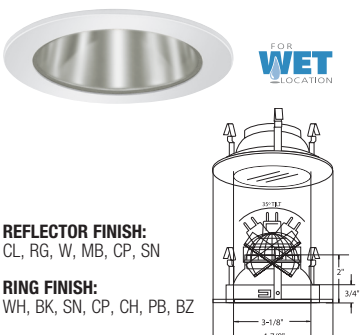

**RING FINISH:**  
WH, BK, SN, CP, CH, PB, BZ

**B1426CL-WH**  
THE ILLUMINATOR II

**REFLECTOR FINISH:**  
CL, RG, W, MB, CP, SN

**RING FINISH:**  
WH, BK, SN

**B1427CL-WH**  
THE ILLUMINATOR

**REFLECTOR FINISH:**  
CL, RG, W, MB, CP, SN

**RING FINISH:**  
WH, BK, SN

**B1477CL-WH**  
CROSSBLADE REFLECTOR

**REFLECTOR FINISH:**  
CL

**RING FINISH:**  
WH, BK, SN, CP, CH, PB, BZ

**B1462CL-WH**  
SEMI-FROSTED SHOWER TRIM

**REFLECTOR FINISH:**  
CL, RG, W, MB, CP, SN

**RING FINISH:**  
WH, BK, SN, CP, CH, PB, BZ

**B1452CL-WH**  
CLEAR LENS SHOWER TRIM

**REFLECTOR FINISH:**  
CL, RG, W, MB, CP, SN

**RING FINISH:**  
WH, BK, SN, CP, CH, PB, BZ

**B1437WH**  
SMOOTH FROST SHOWER LITE