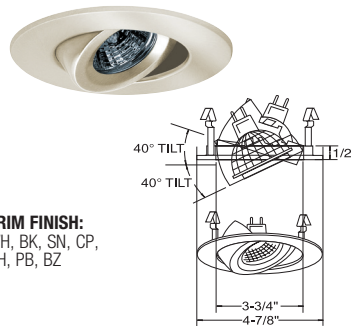

# 4" Low Voltage Trims

(LAMP WATTAGE: 75W 12V MR16 / 50W 120V GU10)

Catalog Number:

Project Name:

Type:

Note:

**B1468W-WH**  
FULLY ADJ. W/ BAFFLE (35° TILT, 359° ROT.)

**AVAILABLE COLOR COMBINATIONS:**  
CP-CP, SN-SN, W-WH, P-WH, P-BK, BZ-BZ

**B1461SN**  
ADJUSTABLE GIMBAL (40° TILT)

**TRIM FINISH:**  
WH, BK, SN, CP, CH, PB, BZ

**B1408WH**  
FULLY ADJUSTABLE (75° TILT, 359° ROT.)

**TRIM FINISH:**  
WH, BK, SN, CP, CH, PB, BZ

**B1406CP**  
SURFACE ADJUSTABLE (90° TILT, 359° ROT.)

**TRIM FINISH:**  
WH, BK, SN, CP, CH, PB, BZ

**B1413P-SN**  
PULL DOWN ADJUSTABLE

**BAFFLE FINISH:**  
W, P, SN, CP, BZ

**RING FINISH:**  
WH, BK, SN, CP, CH, PB, BZ

**B1419BK**  
ADJUSTABLE SPOT (40° TILT)