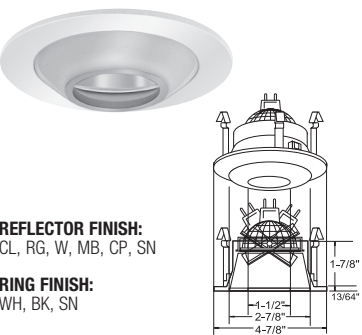

# 4" Low Voltage Trims

(LAMP WATTAGE: 75W 12V MR16 / 50W 120V GU10)

Catalog Number:

Project Name:

Type:

Note:

**B1468W-WH**  
FULLY ADJ. W/ BAFFLE (35° TILT, 359° ROT.)

**AVAILABLE COLOR COMBINATIONS:**  
CP-CP, SN-SN, W-WH, P-WH, P-BK, BZ-BZ

**TRIM FINISH:**  
WH, BK, SN, CP, CH, PB, BZ

**B1413P-SN**  
PULL DOWN ADJUSTABLE

**BAFFLE FINISH:**  
W, P, SN, CP, BZ

**RING FINISH:**  
WH, BK, SN, CP, CH, PB, BZ

**B1419BK**  
ADJUSTABLE SPOT (40° TILT)

**TRIM/RING FINISH:**  
WH, BK, SN

**B1433P-WH**  
ADJUSTABLE PINHOLE BAFFLE (15° TILT)

**AVAILABLE COLOR COMBINATIONS:**  
W-WH, P-WH

**B1417W-WH**  
METAL STEPPED BAFFLE

**BAFFLE FINISH:**  
W, P, SN, CP, BZ

**RING FINISH:**  
WH, BK, SN, CP, CH, PB, BZ

**B1426CL-WH**  
THE ILLUMINATOR II

**REFLECTOR FINISH:**  
CL, RG, W, MB, CP, SN

**RING FINISH:**  
WH, BK, SN

**B1427CL-WH**  
THE ILLUMINATOR

**REFLECTOR FINISH:**  
CL, RG, W, MB, CP, SN