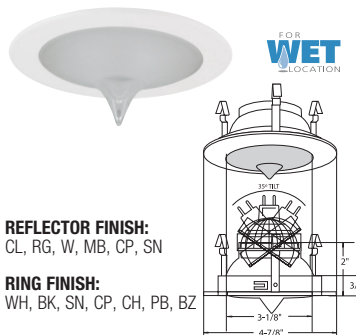

# 4" Low Voltage Trims

(LAMP WATTAGE: 75W 12V MR16 / 50W 120V GU10)

Catalog Number:

Project Name:

Type:

Note:

**B1468W-WH**  
FULLY ADJ. W/ BAFFLE (35° TILT, 359° ROT.)

**AVAILABLE COLOR COMBINATIONS:**  
CP-CP, SN-SN, W-WH, P-WH, P-BK, BZ-BZ

**RING FINISH:**  
WH, BK, SN, CP, CH, PB, BZ

**B1452CL-WH**  
CLEAR LENS SHOWER TRIM

**REFLECTOR FINISH:**  
CL, RG, W, MB, CP, SN

**RING FINISH:**  
WH, BK, SN, CP, CH, PB, BZ

**B1437WH**  
SMOOTH FROST SHOWER LITE

**REFLECTOR FINISH:**  
CL

**RING FINISH:**  
WH, BK, SN, CP, CH, PB, BZ

**B1438WH**  
DESIGNER POINT SHOWER LITE

**REFLECTOR FINISH:**  
CL, RG, W, MB, CP, SN

**RING FINISH:**  
WH, BK, SN, CP, CH, PB, BZ