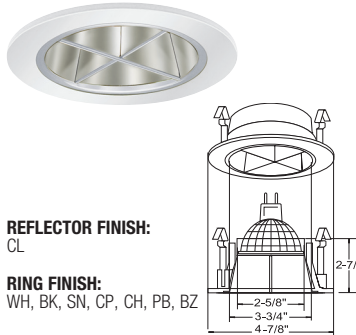

# 4" Low Voltage Trims

(LAMP WATTAGE: 75W 12V MR16 / 50W 120V GU10)

Catalog Number:

Project Name:

Type:

Note:

**B1468W-WH**  
FULLY ADJ. W/ BAFFLE (35° TILT, 359° ROT.)

**AVAILABLE COLOR COMBINATIONS:**  
CP-CP, SN-SN, W-WH, P-WH, P-BK, BZ-BZ

**RING FINISH:**  
WH, BK, SN, CP, CH, PB, BZ

**B1426CL-WH**  
THE ILLUMINATOR II

**REFLECTOR FINISH:**  
CL, RG, W, MB, CP, SN

**RING FINISH:**  
WH, BK, SN

**B1427CL-WH**  
THE ILLUMINATOR

**REFLECTOR FINISH:**  
CL, RG, W, MB, CP, SN

**RING FINISH:**  
WH, BK, SN

**B1477CL-WH**  
CROSSBLADE REFLECTOR

**REFLECTOR FINISH:**  
CL

**RING FINISH:**  
WH, BK, SN, CP, CH, PB, BZ

**B1462CL-WH**  
SEMI-FROSTED SHOWER TRIM

**REFLECTOR FINISH:**  
CL, RG, W, MB, CP, SN