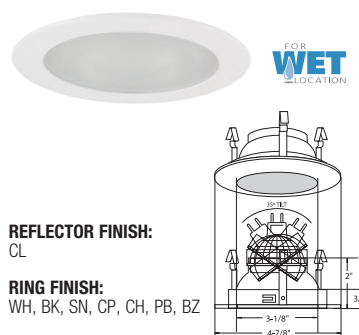

**RING FINISH:**  
WH, BK, SN, CP, CH, PB, BZ

**B1452CL-WH**  
CLEAR LENS SHOWER TRIM

**REFLECTOR FINISH:**  
CL, RG, W, MB, CP, SN

**RING FINISH:**  
WH, BK, SN, CP, CH, PB, BZ

**B1437WH**  
SMOOTH FROST SHOWER LITE

**REFLECTOR FINISH:**  
CL

**RING FINISH:**  
WH, BK, SN, CP, CH, PB, BZ

**B1438WH**  
DESIGNER POINT SHOWER LITE

**REFLECTOR FINISH:**  
CL, RG, W, MB, CP, SN

**RING FINISH:**  
WH, BK, SN, CP, CH, PB, BZ