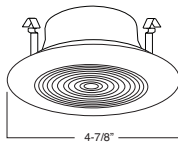

2 HOUSING COMPATIBILITY GUIDE:

B452CP Albalite Lens

TRIM:
WH, BK, SN, CP, CH,
PB, BZ

2 HOUSING COMPATIBILITY GUIDE:

B455PB Fresnel Lens

TRIM:
WH, BK, SN, CP, CH,
PB, BZ

2 HOUSING COMPATIBILITY GUIDE:

B451PB Drop Opal Lens