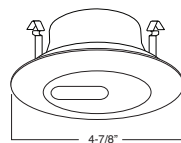

1 HOUSING COMPATIBILITY GUIDE:

B497CP-WH Reflec. w/ Adj. Socket Bracket (15° Tilt)

REFLECTOR:
CL, RG, W, MB,
CP, SN, BZ

TRIM:
WH, BK, SN, CP, CH,
PB, BZ

1 HOUSING COMPATIBILITY GUIDE:

B403WH Eyeball (30° Tilt)

TRIM:
WH, BK, SN, CP, CH,
PB, BZ

1 HOUSING COMPATIBILITY GUIDE:

B461PB PAR20 Gimbal Trim (30° Tilt)

TRIM:
WH, BK, SN, CP, CH,
PB, BZ

1 HOUSING COMPATIBILITY GUIDE:

B405WH Slot Aperture

TRIM:
WH, BK, SN, CP, CH,
PB, BZ