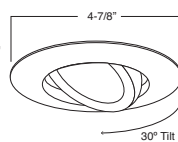

1 HOUSING COMPATIBILITY GUIDE:

B497CP-WH Reflec. w/ Adj. Socket Bracket (15° Tilt)

REFLECTOR:
CL, RG, W, MB,
CP, SN, BZ

TRIM:
WH, BK, SN, CP, CH,
PB, BZ

1 HOUSING COMPATIBILITY GUIDE:

B403WH Eyeball (30° Tilt)

TRIM:
WH, BK, SN, CP, CH,
PB, BZ

1 HOUSING COMPATIBILITY GUIDE:

B461PB PAR20 Gimbal Trim (30° Tilt)

TRIM:
WH, BK, SN, CP, CH,
PB, BZ

1 HOUSING COMPATIBILITY GUIDE:

B405WH Slot Aperture

TRIM:
WH, BK, SN, CP, CH,
PB, BZ