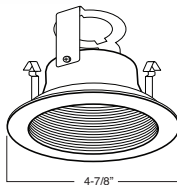

4" INCANDESCENT TRIMS

B401CP-CP Phenolic/Metal Stepped Baffle

BAFFLE:
W, P, SN, CP, BZ

TRIM:
WH, BK, SN, CP, CH,
PB, BZ

1 HOUSING COMPATIBILITY GUIDE:

B421SN-SN Stepped Baffle with Socket Bracket

BAFFLE:
W, P, SN, CP, BZ

TRIM:
WH, BK, SN, CP, CH,
PB, BZ

1 HOUSING COMPATIBILITY GUIDE:

B402CP-WH Reflector

REFLECTOR:
CL, RG, W, MB,
CP, SN, BZ, SHZ

TRIM:
WH, BK, SN, CP, CH,
PB, BZ

1 HOUSING COMPATIBILITY GUIDE:

B432RG-WH Reflector with Socket Bracket