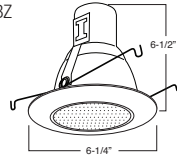

# 5" COMPACT FLUORESCENT TRIMS

**B525W-WH**  
Baffle with Frosted Dome

**AVAILABLE COLOR COMBINATIONS:**  
CP-CP, SN-SN, W-WH, P-WH, P-BK

**PATENT #:**  
7,736,031/D571,036

1 2 3 HOUSING COMPATIBILITY GUIDE:

**B504W**  
Shower Trim

**TRIM:**  
WH, BK, SN, CP, CH, BZ

1 2 3 HOUSING COMPATIBILITY GUIDE:

**B501CP**  
Metal Albalite Lens

**TRIM:**  
WH, BK, SN, CP, CH, BZ

1 2 3 HOUSING COMPATIBILITY GUIDE:

**B505CH**  
Metal Fresnel Lens