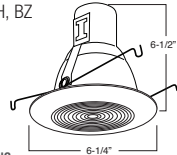

TRIM:
WH, BK, SN, CP, CH, BZ

1 2 3 HOUSING COMPATIBILITY GUIDE: