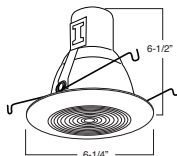

**TRIM:**  
L-WHITE PLASTIC

1 2 3 HOUSING COMPATIBILITY GUIDE:

**B501L**  
Plastic Albalite Lens

**TRIM:**  
L-WHITE PLASTIC

1 2 3 HOUSING COMPATIBILITY GUIDE:

**B505L**  
Plastic Fresnel Lens

**TRIM:**  
L-WHITE PLASTIC