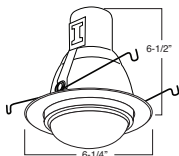

1 2 3 HOUSING COMPATIBILITY GUIDE: