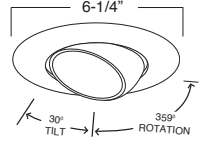

B563PB PAR30 GIMBAL TRIM

TRIM/RING FINISH:
WH, BK, SN, CP, CH, PB, BZ

B502SN EYEBALL

TRIM/RING FINISH:
WH, BK, SN, CP, CH, PB, BZ

B514WH SHOWER TRIM

FOR WET LOCATION

TRIM/RING FINISH:
WH

TO BE USED WITH B25IC-AT & B25RIC-AT HOUSING ONLY