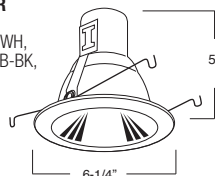

5" Incandescent Trims

(LAMP WATTAGE: 50W R/PAR30, 40W A19)

Catalog Number:

Project Name:

Type:

Note:

B531CP-CP SHALLOW STEPPED BAFFLE

AVAILABLE COLOR COMBINATIONS:
CP-CP, SN-SN, W-WH, P-WH, P-BK, BZ-BZ

TO BE USED WITH B25IC-AT & B25RIC-AT HOUSING ONLY

B508RG-WH SHALLOW REFLECTOR

AVAILABLE COLOR COMBINATIONS:
CP-CP, W-WH, RG-WH, MB-WH, CL-WH, MB-BK, RG-PB, CL-CH

TO BE USED WITH B25IC-AT & B25RIC-AT HOUSING ONLY

B563PB PAR30 GIMBAL TRIM

TRIM/RING FINISH:
WH, BK, SN, CP, CH, PB, BZ

B502SN EYEBALL

TRIM/RING FINISH:
WH, BK, SN, CP, CH, PB, BZ

B514WH SHOWER TRIM

FOR WET LOCATION

TRIM/RING FINISH:
WH

TO BE USED WITH B25IC-AT & B25RIC-AT HOUSING ONLY