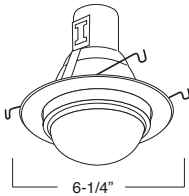

5" Incandescent Trims

(LAMP WATTAGE: 50W R/PAR30, 40W A19)

Catalog Number:

Project Name:

Type:

Note:

B531CP-CP SHALLOW STEPPED BAFFLE

AVAILABLE COLOR COMBINATIONS:
CP-CP, SN-SN, W-WH, P-WH, P-BK, BZ-BZ

TO BE USED WITH B25IC-AT & B25RIC-AT HOUSING ONLY

B508RG-WH SHALLOW REFLECTOR

AVAILABLE COLOR COMBINATIONS:
CP-CP, W-WH, RG-WH, MB-WH, CL-WH, MB-BK, RG-PB, CL-CH

TO BE USED WITH B25IC-AT & B25RIC-AT HOUSING ONLY

B563PB PAR30 GIMBAL TRIM

TRIM/RING FINISH:
WH, BK, SN, CP, CH, PB, BZ

B502SN EYEBALL

TRIM/RING FINISH:
WH, BK, SN, CP, CH, PB, BZ

B514WH SHOWER TRIM

FOR WET LOCATION

TRIM/RING FINISH:
WH

TO BE USED WITH B25IC-AT & B25RIC-AT HOUSING ONLY