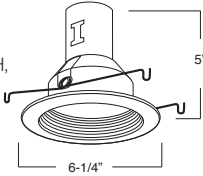

5" Incandescent Trims

(LAMP WATTAGE: 50W R/PAR30, 40W A19)

Catalog Number:

Project Name:

Type:

Note:

B531CP-CP SHALLOW STEPPED BAFFLE

AVAILABLE COLOR COMBINATIONS:
CP-CP, SN-SN, W-WH, P-WH, P-BK, BZ-BZ

TO BE USED WITH B25IC-AT & B25RIC-AT HOUSING ONLY

B508RG-WH SHALLOW REFLECTOR

AVAILABLE COLOR COMBINATIONS:
CP-CP, W-WH, RG-WH, MB-WH, CL-WH, MB-BK, RG-PB, CL-CH

TO BE USED WITH B25IC-AT & B25RIC-AT HOUSING ONLY