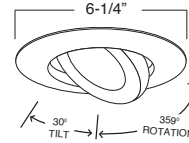

5" Incandescent Trims

(LAMP WATTAGE: 50W R/PAR30, 40W A19)

Catalog Number:

Project Name:

Type:

Note:

B531CP-CP SHALLOW STEPPED BAFFLE

AVAILABLE COLOR COMBINATIONS:
CP-CP, SN-SN, W-WH, P-WH, P-BK, BZ-BZ

TO BE USED WITH B25IC-AT & B25RIC-AT HOUSING ONLY

B508RG-WH SHALLOW REFLECTOR

AVAILABLE COLOR COMBINATIONS:
CP-CP, W-WH, RG-WH, MB-WH, CL-WH, MB-BK, RG-PB, CL-CH

TO BE USED WITH B25IC-AT & B25RIC-AT HOUSING ONLY

B563PB PAR30 GIMBAL TRIM

TRIM/RING FINISH:
WH, BK, SN, CP, CH, PB, BZ

B502SN EYEBALL

TRIM/RING FINISH:
WH, BK, SN, CP, CH, PB, BZ

B514WH SHOWER TRIM

FOR WET LOCATION

TRIM/RING FINISH:
WH

TO BE USED WITH B25IC-AT & B25RIC-AT HOUSING ONLY