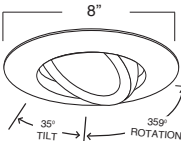

6" EZ SERIES Incandescent Trims

(LAMP WATTAGE: (1) MAXIMUM 75W R/PAR30, 60W A19, 65W BR30)

Catalog Number:

Project Name:

Type:

Note:

**AF641RG-WH (SOCKET SUPPORTING)
REFLECTOR W/ ALBALITE LENS**

REFLECTOR FINISH:
CL, RG, W, MB, CP,
SN, SHZ

TRIM/RING FINISH:
WH, BK, SN, CP, CH,
PB, BZ

**AF643RG-WH (SOCKET SUPPORTING)
REFLECTOR W/ DROP OPAL LENS**

REFLECTOR FINISH:
CL, RG, W, MB, CP,
SN, SHZ

TRIM/RING FINISH:
WH, BK, SN, CP, CH,
PB, BZ

**AF638W-WH (SOCKET SUPPORTING)
BAFFLE W/ DROP OPAL LENS**

BAFFLE FINISH:
W, P, SN, CP, BZ

TRIM/RING FINISH:
WH, BK, SN, CP, CH,
PB, BZ

**AF601L (SOCKET SUPPORTING)
PLASTIC ALBALITE SHOWER TRIM**

LENS:
ALBALITE

TRIM/RING FINISH:
WHITE PLASTIC

**AF605L (SOCKET SUPPORTING)
PLASTIC FRESNEL SHOWER TRIM**

LENS:
FRESNEL

TRIM/RING FINISH:
WHITE PLASTIC

**AF606L (SOCKET SUPPORTING)
PLASTIC DROP OPAL SHOWER TRIM**

LENS:
DROP OPAL

TRIM/RING FINISH:
WHITE PLASTIC

**AF633CP
SOCKET SUPPORTING R/PAR30 OPEN TRIM**

TRIM/RING FINISH:
WH, BK, SN, CP, CH,
PB, BZ

**B602SN
EYEBALL**

TRIM/RING FINISH:
WH, BK, SN, CP, CH,
PB, BZ

**B609W-WH
REGRESSED EYEBALL WITH BAFFLE**

BAFFLE FINISH:
W, P, SN, CP, BZ

TRIM/RING FINISH:
WH, BK, SN, CP, CH,
PB, BZ

EYEBALL FINISH:
WH, BK, SN, CP, CH, PB, BZ

**B663PB
PAR30 GIMBAL RING**

TRIM/RING FINISH:
WH, BK, SN, CP, CH,
PB, BZ

**B673W-WH
PAR30 BAFFLE W/ GIMBAL RING**

BAFFLE FINISH:
W, P, SN, CP, BZ

TRIM/RING FINISH:
WH, BK, SN, CP, CH,
PB, BZ

BAFFLE		REFLECTOR		TRIM RING	
W	White	CL	Chrome	WH	White
P	Black	RG	Gold	BK	Black
SN	Satin Nickel	W	White	SN	Satin Nickel
CP	Copper	MB	Black	CP	Copper
BZ	Bronze	CP	Copper	CH	Chrome
		SN	Satin Nickel	PB	Polish Brass
				BZ	Bronze

*For custom baffle, reflector, trim ring, glass color and lens options, please consult factory.