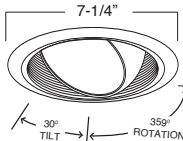

**B602SN
EYEBALL**

TRIM/RING FINISH:
WH, BK, SN, CP, CH,
PB, BZ

**B609W-WH
REGRESSED EYEBALL WITH BAFFLE**

BAFFLE FINISH:
W, P, SN, CP, BZ

TRIM/RING FINISH:
WH, BK, SN, CP, CH,
PB, BZ

EYEBALL FINISH:
WH, BK, SN, CP, CH, PB, BZ