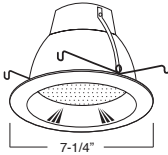

6" EZ SERIES Incandescent Trims

(LAMP WATTAGE: (1) MAXIMUM 75W R/PAR30, 60W A19, 65W BR30)

Catalog Number:

Project Name:

Type:

Note:

**AF641RG-WH (SOCKET SUPPORTING)
REFLECTOR W/ ALBALITE LENS**

REFLECTOR FINISH:
CL, RG, W, MB, CP,
SN, SHZ

TRIM/RING FINISH:
WH, BK, SN, CP, CH,
PB, BZ

**AF643RG-WH (SOCKET SUPPORTING)
REFLECTOR W/ DROP OPAL LENS**

REFLECTOR FINISH:
CL, RG, W, MB, CP,
SN, SHZ

TRIM/RING FINISH:
WH, BK, SN, CP, CH,
PB, BZ

**AF638W-WH (SOCKET SUPPORTING)
BAFFLE W/ DROP OPAL LENS**