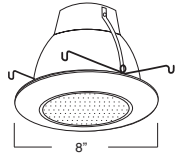

TRIM/RING FINISH:
WH, BK, SN, CP, CH,
PB, BZ

**AF643RG-WH (SOCKET SUPPORTING)
REFLECTOR W/ DROP OPAL LENS**

REFLECTOR FINISH:
CL, RG, W, MB, CP,
SN, SHZ

TRIM/RING FINISH:
WH, BK, SN, CP, CH,
PB, BZ

**AF638W-WH (SOCKET SUPPORTING)
BAFFLE W/ DROP OPAL LENS**

BAFFLE FINISH:
W, P, SN, CP, BZ

TRIM/RING FINISH:
WH, BK, SN, CP, CH,
PB, BZ

**AF601L (SOCKET SUPPORTING)
PLASTIC ALBALITE SHOWER TRIM**

LENS:
ALBALITE

TRIM/RING FINISH:
WHITE PLASTIC

**AF605L (SOCKET SUPPORTING)
PLASTIC FRESNEL SHOWER TRIM**

LENS:
FRESNEL

TRIM/RING FINISH:
WHITE PLASTIC

**AF606L (SOCKET SUPPORTING)
PLASTIC DROP OPAL SHOWER TRIM**

LENS:
DROP OPAL

TRIM/RING FINISH:
WHITE PLASTIC

**AF633CP
SOCKET SUPPORTING R/PAR30 OPEN TRIM**

TRIM/RING FINISH:
WH, BK, SN, CP, CH,
PB, BZ