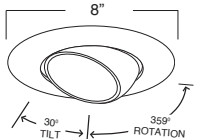

LENS:
FRESNEL

TRIM/RING FINISH:
WHITE PLASTIC

**AF606L (SOCKET SUPPORTING)
PLASTIC DROP OPAL SHOWER TRIM**

LENS:
DROP OPAL

TRIM/RING FINISH:
WHITE PLASTIC

**AF633CP
SOCKET SUPPORTING R/PAR30 OPEN TRIM**

TRIM/RING FINISH:
WH, BK, SN, CP, CH,
PB, BZ

**B602SN
EYEBALL**

TRIM/RING FINISH:
WH, BK, SN, CP, CH,
PB, BZ

**B609W-WH
REGRESSED EYEBALL WITH BAFFLE**

BAFFLE FINISH:
W, P, SN, CP, BZ

TRIM/RING FINISH:
WH, BK, SN, CP, CH,
PB, BZ

EYEBALL FINISH:
WH, BK, SN, CP, CH, PB, BZ