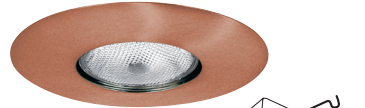

BAFFLE FINISH:
W, P, SN, CP, BZ

TRIM/RING FINISH:
WH, BK, SN, CP, CH,
PB, BZ

**AF601L (SOCKET SUPPORTING)
PLASTIC ALBALITE SHOWER TRIM**

LENS:
ALBALITE

TRIM/RING FINISH:
WHITE PLASTIC

**AF605L (SOCKET SUPPORTING)
PLASTIC FRESNEL SHOWER TRIM**

LENS:
FRESNEL

TRIM/RING FINISH:
WHITE PLASTIC

**AF606L (SOCKET SUPPORTING)
PLASTIC DROP OPAL SHOWER TRIM**

LENS:
DROP OPAL

TRIM/RING FINISH:
WHITE PLASTIC

**AF633CP
SOCKET SUPPORTING R/PAR30 OPEN TRIM**

TRIM/RING FINISH:
WH, BK, SN, CP, CH,
PB, BZ

**B602SN
EYEBALL**

TRIM/RING FINISH:
WH, BK, SN, CP, CH,
PB, BZ

**B609W-WH
REGRESSED EYEBALL WITH BAFFLE**

BAFFLE FINISH:
W, P, SN, CP, BZ

TRIM/RING FINISH:
WH, BK, SN, CP, CH,
PB, BZ

EYEBALL FINISH:
WH, BK, SN, CP, CH, PB, BZ