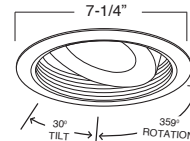

**B602SN
EYEBALL**

TRIM/RING FINISH:
WH, BK, SN, CP, CH,
PB, BZ

**B609W-WH
REGRESSED EYEBALL WITH BAFFLE**

BAFFLE FINISH:
W, P, SN, CP, BZ

TRIM/RING FINISH:
WH, BK, SN, CP, CH,
PB, BZ

EYEBALL FINISH:
WH, BK, SN, CP, CH, PB, BZ

**B663PB
PAR30 GIMBAL RING**

TRIM/RING FINISH:
WH, BK, SN, CP, CH,
PB, BZ

**B673W-WH
PAR30 BAFFLE W/ GIMBAL RING**

BAFFLE FINISH:
W, P, SN, CP, BZ

TRIM/RING FINISH:
WH, BK, SN, CP, CH,
PB, BZ

BAFFLE		REFLECTOR		TRIM RING	
W	White	CL	Chrome	WH	White
P	Black	RG	Gold	BK	Black
SN	Satin Nickel	W	White	SN	Satin Nickel
CP	Copper	MB	Black	CP	Copper
BZ	Bronze	CP	Copper	CH	Chrome
		SN	Satin Nickel	PB	Polish Brass
				BZ	Bronze