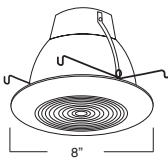

BAFFLE FINISH:
W, P, SN, CP, BZ

TRIM/RING FINISH:
WH, BK, SN, CP, CH,
PB, BZ

**AF601L (SOCKET SUPPORTING)
PLASTIC ALBALITE SHOWER TRIM**

LENS:
ALBALITE

TRIM/RING FINISH:
WHITE PLASTIC

**AF605L (SOCKET SUPPORTING)
PLASTIC FRESNEL SHOWER TRIM**

LENS:
FRESNEL

TRIM/RING FINISH:
WHITE PLASTIC

**AF606L (SOCKET SUPPORTING)
PLASTIC DROP OPAL SHOWER TRIM**

LENS:
DROP OPAL

TRIM/RING FINISH:
WHITE PLASTIC

**AF633CP
SOCKET SUPPORTING R/PAR30 OPEN TRIM**

TRIM/RING FINISH:
WH, BK, SN, CP, CH,
PB, BZ