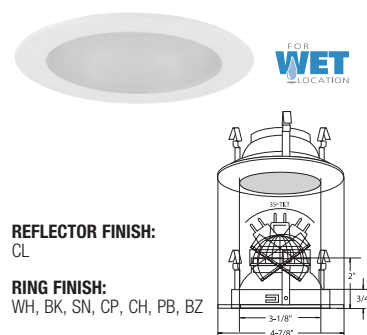

B1437WH
SMOOTH FROST SHOWER LITE

REFLECTOR FINISH:
CL

RING FINISH:
WH, BK, SN, CP, CH, PB, BZ