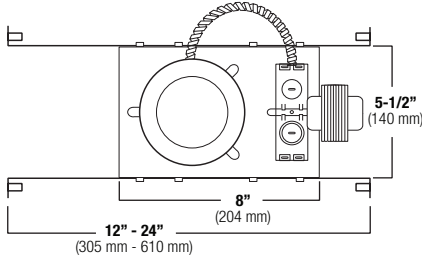

DESIGNED FOR 2" X 6" JOIST CONSTRUCTION

DESCRIPTION

Small aperture low voltage, thermally protected, specification grade recessed housing. For new construction. Non-insulated ceilings or where insulation can be kept 3" from the housing. Accommodates up to 75W MR16 lamps. Furnished with preinstalled adjustable bar hangers. Junction box is provided with four 1/2" KOs, one 3/4" KO and four Romex knockouts with strain relief.

SPECIFICATION

A. HOUSING - High temperature painted 22 gauge deep drawn single piece housing. Adjusts vertically in plaster frame to accommodate 1/2" to 1-3/8" ceiling. Accommodates lamps up to 50W depending on trim used.

B. TRANSFORMER - Enhanced in heat dissipating cover, to provide noise free operation. Attached to junction box cover so it may be serviced from below the ceiling. Thermally protected.

- **M**-Class H dimming magnetic transformer.
- **E**-Class II dimming electronic transformer (LighTech part #LET 75 BF)
- **TOR**-Class H dimming toroidal transformer, providing 35% more lumens than traditional transformers. Constructed of M3 grade silicone steel. (Must use dimmers rated for electromagnetic transformer)

C. BAR HANGERS - Preinstalled bar hangers allow housing to be positioned and locked at any point within a 24" joist span and can be shortened for 12" joists. They contain a double-headed real nail for secure attachment into the joist. Bar hanger nails are installed on a 20° downward angle for better contact, and the 90° pivoting mounting plate makes installation fast and accurate. Bar hangers can fit onto T-Bar spline with additional slots and holes for special mounting methods if necessary.

D. JUNCTION BOX - ETL and UL listed for through-branch circuit wiring and has four 1/2" KOs, one 3/4" KO and four Romex knockouts with true pry-out slots and strain clamps.