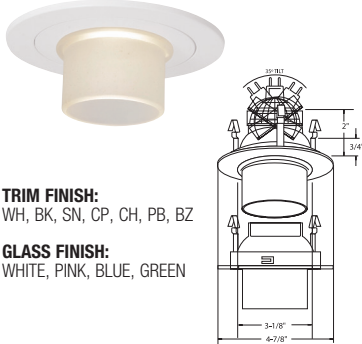

Catalog Number:

Project Name:

Type:

Note:

B1436WH
CYLINDER LITE

TRIM FINISH:
WH, BK, SN, CP, CH, PB, BZ

GLASS FINISH:
WHITE, PINK, BLUE, GREEN

B1434WH / B1435WH
STRIPE WALL WASH LITE