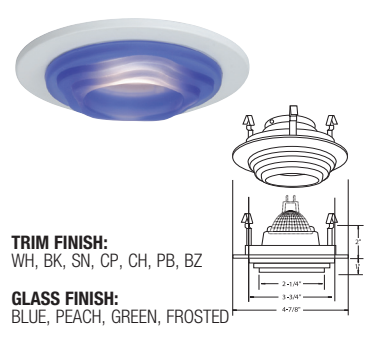

B1469WH-BLUE
DESIGNER STEP LITE

TRIM FINISH:
WH, BK, SN, CP, CH, PB, BZ

GLASS FINISH:
BLUE, PEACH, GREEN, FROSTED