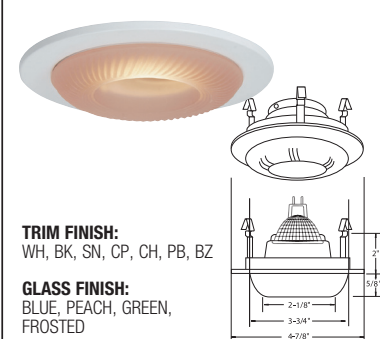

B1442WH-PEACH
DESIGNER MOON LITE

TRIM FINISH:
WH, BK, SN, CP, CH, PB, BZ

GLASS FINISH:
BLUE, PEACH, GREEN,
FROSTED