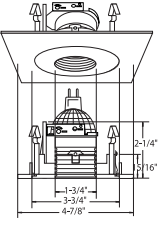

AVAILABLE COLOR COMBINATIONS:
CP-CP, SN-SN, W-WH, P-WH, P-BK