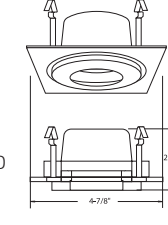

TRIM FINISH:
WH, BK, SN, CP, CH, PB

GLASS FINISH:
BLUE, PEACH, GREEN, CLEAR, AMBER, FROSTED