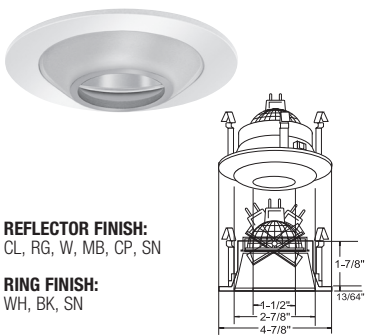

B1426CL-WH
THE ILLUMINATOR II

REFLECTOR FINISH:
CL, RG, W, MB, CP, SN

RING FINISH:
WH, BK, SN