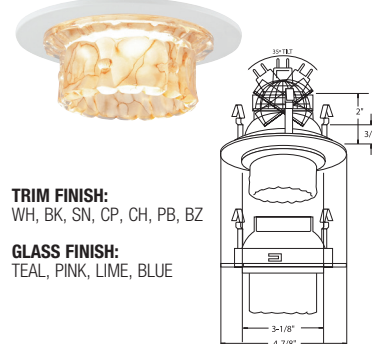

Catalog Number:

Project Name:

Type:

Note:

B1436WH
CYLINDER LITE

TRIM FINISH:
WH, BK, SN, CP, CH, PB, BZ

GLASS FINISH:
WHITE, PINK, BLUE, GREEN

B1434WH / B1435WH
STRIPE WALL WASH LITE

B1434WH

B1435WH

TRIM FINISH:
WH, BK, SN, CP, CH, PB, BZ

GLASS FINISH:
CRYSTAL/FROST

B1440WH-PINK
TULIP LITE

TRIM FINISH:
WH, BK, SN, CP, CH, PB, BZ

GLASS FINISH:
TEAL, PINK, LIME, BLUE

B1441WH-LIME
DESIGNER WALL WASH LITE