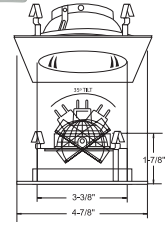

BAFFLE FINISH:
W, P, SN, CP, BZ

RING FINISH:
WH, BK, SN, CP, CH, PB, BZ

B1479CL-WH
REFLECTOR (35° TILT)

REFLECTOR FINISH:
CL, RG, MB, W, CP, SN

RING FINISH:
WH, BK, SN, CP, CH, PB, BZ