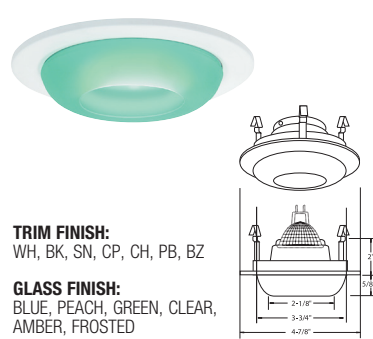

TRIM FINISH:
WH, BK, SN, CP, CH, PB, BZ

GLASS FINISH:
TEAL, PINK, LIME, BLUE

B1424WH-RED
METROPOLITAN HONEY LITE

TRIM FINISH:
WH, BK, SN, CP, CH, PB, BZ

GLASS FINISH:
BLUE, RED, WHITE, GREEN

B1420WH-GREEN
METROPOLITAN MOON LITE