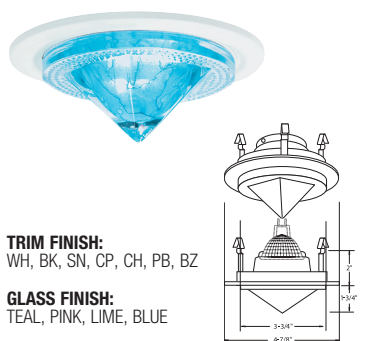

B1409WH-BLUE
PYRAMID GLASS LITE

TRIM FINISH:
WH, BK, SN, CP, CH, PB, BZ

GLASS FINISH:
TEAL, PINK, LIME, BLUE