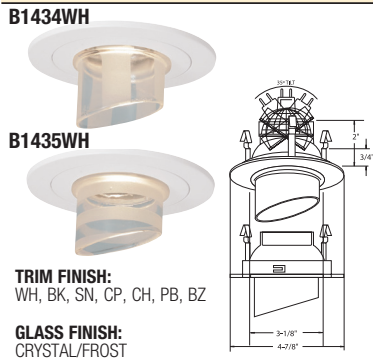

Catalog Number:

Project Name:

Type:

Note:

B1436WH
CYLINDER LITE

TRIM FINISH:
WH, BK, SN, CP, CH, PB, BZ

GLASS FINISH:
WHITE, PINK, BLUE, GREEN

B1434WH / B1435WH
STRIPE WALL WASH LITE