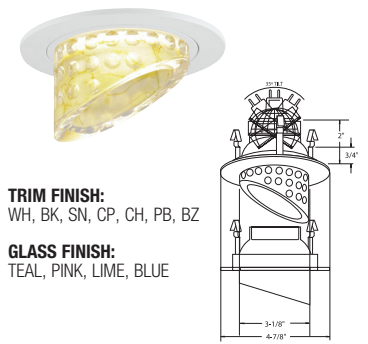

B1434WH

B1435WH

TRIM FINISH:
WH, BK, SN, CP, CH, PB, BZ

GLASS FINISH:
CRYSTAL/FROST

B1440WH-PINK
TULIP LITE

TRIM FINISH:
WH, BK, SN, CP, CH, PB, BZ

GLASS FINISH:
TEAL, PINK, LIME, BLUE

B1441WH-LIME
DESIGNER WALL WASH LITE