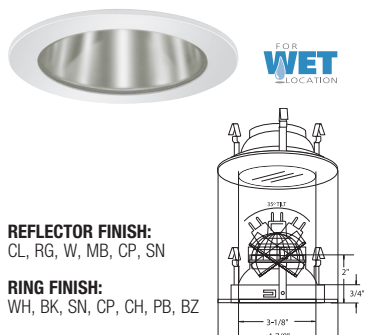

REFLECTOR FINISH:
CL

RING FINISH:
WH, BK, SN, CP, CH, PB, BZ

B1462CL-WH
SEMI-FROSTED SHOWER TRIM

REFLECTOR FINISH:
CL, RG, W, MB, CP, SN

RING FINISH:
WH, BK, SN, CP, CH, PB, BZ

B1452CL-WH
CLEAR LENS SHOWER TRIM