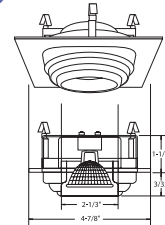

BAFFLE FINISH:
W, P, SN, CP, BZ

RING FINISH:
WH, BK, SN, CP, CH, PB, BZ

B1479CL-WH
REFLECTOR (35° TILT)

REFLECTOR FINISH:
CL, RG, MB, W, CP, SN

RING FINISH:
WH, BK, SN, CP, CH, PB, BZ

B1494WH-BLUE
DESIGNER SQUARE STEP LITE