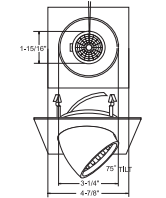

RING FINISH:
WH, BK, SN, CP, CH, PB, BZ