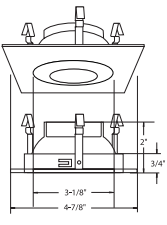

REFLECTOR FINISH:
CL, RG, W, MB, CP, SN

RING FINISH:
WH, BK, SN, CP, CH, PB, BZ