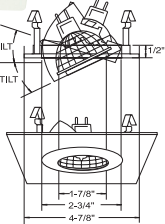

AVAILABLE COLOR COMBINATIONS:
W-WH, P-WH, P-BK, CP-CP, SN-SN, BZ-BZ