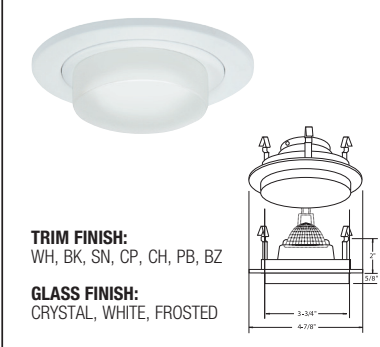

B1423WH-WHITE
METROPOLITAN OPAL LENS LITE

TRIM FINISH:
WH, BK, SN, CP, CH, PB, BZ

GLASS FINISH:
CRYSTAL, WHITE, FROSTED