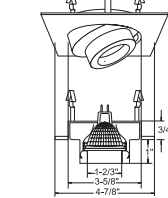

B1487WH
ADJUSTABLE SPOT (40° TILT)

RING FINISH:
WH, BK

B1483WH
SLOT APERTURE (35° TILT)

TRIM FINISH:
WH, BK, SN, CP, CH, PB, BZ

B1480WH
FULLY ADJUSTABLE (35° TILT, 359° ROT.)

TRIM FINISH:
WH, BK, SN, CP, CH, PB, BZ