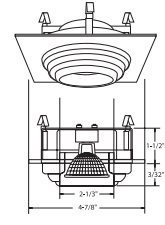

TRIM FINISH:
WH, BK, SN, CP, CH, PB

GLASS FINISH:
BLUE, PEACH, GREEN, CLEAR, AMBER, FROSTED