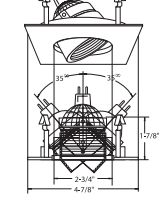

AVAILABLE COLOR COMBINATIONS:
W-WH, P-WH