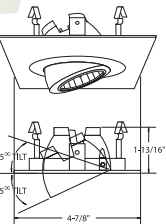

B1487WH
ADJUSTABLE SPOT (40° TILT)

RING FINISH:
WH, BK

B1483WH
SLOT APERTURE (35° TILT)

TRIM FINISH:
WH, BK, SN, CP, CH, PB, BZ

B1480WH
FULLY ADJUSTABLE (35° TILT, 359° ROT.)

TRIM FINISH:
WH, BK, SN, CP, CH, PB, BZ