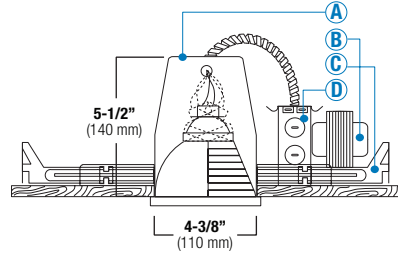

DESCRIPTION

Small aperture low voltage, thermally protected, specification grade recessed housing. For new construction. Non-insulated ceilings or where insulation can be kept 3" from the housing. Accommodates up to 75W MR16 lamps. Furnished with preinstalled adjustable bar hangers. Junction box is provided with four 1/2" KOs, one 3/4" KO and four Romex knockouts with strain relief.

SPECIFICATION

A. HOUSING - High temperature painted 22 gauge deep drawn single piece housing. Adjusts vertically in plaster frame to accommodate 1/2" to 1-3/8" ceiling. Accommodates lamps up to 50W depending on trim used.

B. TRANSFORMER - Enhanced in heat dissipating cover, to provide noise free operation. Attached to junction box cover so it may be serviced from below the ceiling. Thermally protected.

- **M**-Class H dimming magnetic transformer.
- **E**-Class II dimming electronic transformer (LighTech part #LET 75 BF)
- **TOR**-Class H dimming toroidal transformer, providing 35% more lumens than traditional transformers. Constructed of M3 grade silicone steel. (Must use dimmers rated for electromagnetic transformer)

C. BAR HANGERS - Preinstalled bar hangers allow housing to be positioned and locked at any point within a 24" joist span and can be shortened for 12" joists. They contain a double-headed real nail for secure attachment into the joist. Bar hanger nails are installed on a 20° downward angle for better contact, and the 90° pivoting mounting plate makes installation fast and accurate. Bar hangers can fit onto T-Bar spline with additional slots and holes for special mounting methods if necessary.

D. JUNCTION BOX - ETL and UL listed for through-branch circuit wiring and has four 1/2" KOs, one 3/4" KO and four Romex knockouts with true pry-out slots and strain clamps.