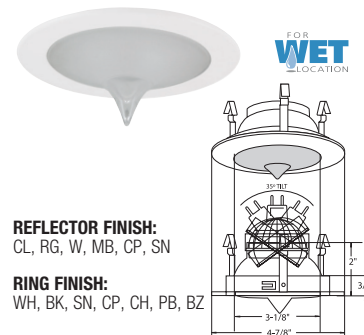

REFLECTOR FINISH:
CL, RG, W, MB, CP, SN

RING FINISH:
WH, BK, SN, CP, CH, PB, BZ

B1437WH
SMOOTH FROST SHOWER LITE

REFLECTOR FINISH:
CL

RING FINISH:
WH, BK, SN, CP, CH, PB, BZ

B1438WH
DESIGNER POINT SHOWER LITE