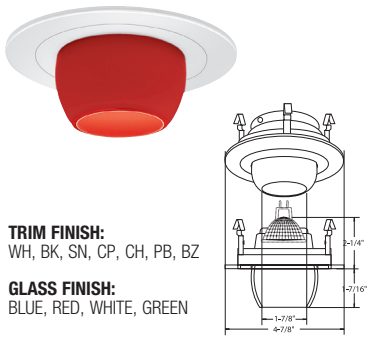

B1424WH-RED
METROPOLITAN HONEY LITE

TRIM FINISH:
WH, BK, SN, CP, CH, PB, BZ

GLASS FINISH:
BLUE, RED, WHITE, GREEN