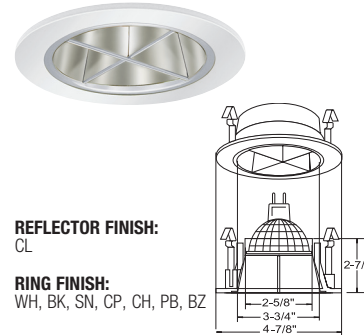

B1426CL-WH
THE ILLUMINATOR II

REFLECTOR FINISH:
CL, RG, W, MB, CP, SN

RING FINISH:
WH, BK, SN

B1427CL-WH
THE ILLUMINATOR

REFLECTOR FINISH:
CL, RG, W, MB, CP, SN

RING FINISH:
WH, BK, SN

B1477CL-WH
CROSSBLADE REFLECTOR