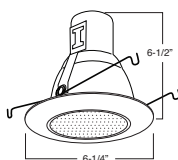

1 2 3 HOUSING COMPATIBILITY GUIDE:

B505L
Plastic Fresnel Lens