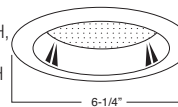

AVAILABLE COLOR COMBINATIONS:
CP-CP, W-WH, RG-WH, MB-WH, CL-WH, MB-BK, RG-PB, CL-CH

1 2 3 HOUSING COMPATIBILITY GUIDE:

B542CL-WH
Reflector w/ Fresnel Lens