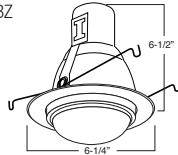

TRIM:
WH, BK, SN, CP, CH, BZ

1 2 3 HOUSING COMPATIBILITY GUIDE:

B501CP
Metal Albalite Lens