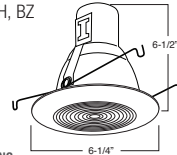

5" COMPACT FLUORESCENT TRIMS

B525W-WH
Baffle with Frosted Dome

AVAILABLE COLOR COMBINATIONS:
CP-CP, SN-SN, W-WH, P-WH, P-BK

PATENT #:
7,736,031/D571,036

1 2 3 HOUSING COMPATIBILITY GUIDE:

B504W
Shower Trim

TRIM:
WH, BK, SN, CP, CH, BZ

1 2 3 HOUSING COMPATIBILITY GUIDE:

B501CP
Metal Albalite Lens

TRIM:
WH, BK, SN, CP, CH, BZ

1 2 3 HOUSING COMPATIBILITY GUIDE:

B505CH
Metal Fresnel Lens

TRIM:
WH, BK, SN, CP, CH, BZ