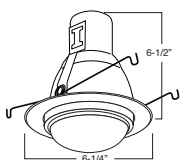

1 2 3 HOUSING COMPATIBILITY GUIDE:

B501L
Plastic Albalite Lens