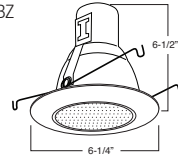

5" COMPACT FLUORESCENT TRIMS

B525W-WH
Baffle with Frosted Dome

AVAILABLE COLOR COMBINATIONS:
CP-CP, SN-SN, W-WH, P-WH, P-BK

PATENT #:
7,736,031/D571,036

1 2 3 HOUSING COMPATIBILITY GUIDE:

B504W
Shower Trim

TRIM:
WH, BK, SN, CP, CH, BZ

1 2 3 HOUSING COMPATIBILITY GUIDE:

B501CP
Metal Albalite Lens

TRIM:
WH, BK, SN, CP, CH, BZ

1 2 3 HOUSING COMPATIBILITY GUIDE:

B505CH
Metal Fresnel Lens

TRIM:
WH, BK, SN, CP, CH, BZ