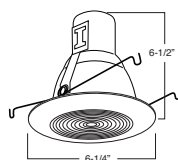

TRIM:
L-WHITE PLASTIC

1 2 3 HOUSING COMPATIBILITY GUIDE:

B505L
Plastic Fresnel Lens

TRIM:
L-WHITE PLASTIC

1 2 3 HOUSING COMPATIBILITY GUIDE:

5 INCH COMPACT FLUORESCENT TRIMS

GUIDE	HOUSING COMPATIBILITY	MAX. LAMP WATTAGE
1	B5PLIC, B5PLRIC	9W, 13W DTT / 13W, 18W, 26W TTT
2	B5PL, B5PLR	9W, 13W DTT / 13W, 18W, 26W TTT
3	B5-GU24-IC, B5-GU24-RIC	14W, 19W, 26W GU24