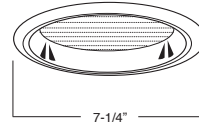

TRIM/RING FINISH:
WH, BK, SN, CP, CH,
PB, BZ

B658CL-WH
REFLECTOR W/ PRISMATIC LENS

REFLECTOR FINISH:
CL, RG, W, MB, CP,
SN, SHZ

TRIM/RING FINISH:
WH, BK, SN, CP, CH,
PB, BZ

B659CL-WH
REFLECTOR W/ FROSTED LENS

REFLECTOR FINISH:
CL, RG, W, MB, CP,
SN, SHZ

TRIM/RING FINISH:
WH, BK, SN, CP, CH,
PB, BZ

B675W-WH
BAFFLE W/ PRISMATIC LENS

BAFFLE FINISH:
W, P, SN, CP, BZ

TRIM/RING FINISH:
WH, BK, SN, CP, CH,
PB, BZ

B676W-WH
BAFFLE W/ FROSTED LENS