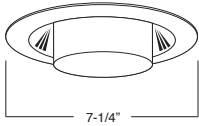

6" Incandescent Trims

(LAMP WATTAGE: (1) MAXIMUM 75W R/PAR30, 60W A19, 65W BR30)

Catalog Number:

Project Name:

Type:

Note:

B643RG-WH
REFLECTOR W/ DROP OPAL LENS

REFLECTOR FINISH:
CL, RG, W, MB, CP,
SN, SHZ

TRIM/RING FINISH:
WH, BK, SN, CP, CH,
PB, BZ

B658CL-WH
REFLECTOR W/ PRISMATIC LENS

REFLECTOR FINISH:
CL, RG, W, MB, CP,
SN, SHZ

TRIM/RING FINISH:
WH, BK, SN, CP, CH,
PB, BZ

B659CL-WH
REFLECTOR W/ FROSTED LENS