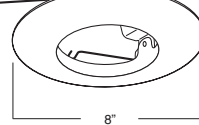

LENS:
FROSTED/CLEAR

TRIM/RING FINISH:
WH, BK, SN, CP, CH,
PB, BZ

B648WH
DESIGNER CONE SHOWER LENS

LENS:
FROSTED

TRIM/RING FINISH:
WH, BK, SN, CP, CH,
PB, BZ

B652WH
SMOOTH FROST SHOWER LENS

LENS:
FROSTED

TRIM/RING FINISH:
WH, BK, SN, CP, CH,
PB, BZ

B603CP
R/PAR30 OPEN TRIM

TRIM/RING FINISH:
WH, BK, SN, CP, CH,
PB, BZ

B615WH
DESIGNER PINHOLE

TRIM/RING FINISH:
WH, BK

B633WH
R/PAR30 SPLAY TRIM

TRIM/RING FINISH:
WH, BK

B649RG-WH
PAR20 REFLECTOR

REFLECTOR FINISH:
CL, RG, W, MB,
CP, SN

TRIM/RING FINISH:
WH, BK

AF633CH
R/PAR30 OPEN TRIM

TRIM/RING FINISH:
WH, BK, SN, CP, CH,
PB, BZ

B225WH
OPEN TRIM STEPPED BAFFLE

BAFFLE FINISH:
W, P

TRIM/RING FINISH:
WH

B653W-WH
BAFFLE WITH BAFFLE

BAFFLE FINISH:
W, P