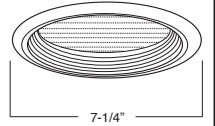

REFLECTOR FINISH:
CL, RG, W, MB, CP,
SN, SHZ

TRIM/RING FINISH:
WH, BK, SN, CP, CH,
PB, BZ

B675W-WH
BAFFLE W/ PRISMATIC LENS

BAFFLE FINISH:
W, P, SN, CP, BZ

TRIM/RING FINISH:
WH, BK, SN, CP, CH,
PB, BZ

B676W-WH
BAFFLE W/ FROSTED LENS

BAFFLE FINISH:
W, P, SN, CP, BZ

TRIM/RING FINISH:
WH, BK, SN, CP, CH,
PB, BZ

B612WH
SMOOTH FROST DOME SHOWER LENS

LENS:
FROSTED

TRIM/RING FINISH:
WH, BK, SN, CP, CH,
PB, BZ

B645WH
DESIGNER POINT SHOWER LENS