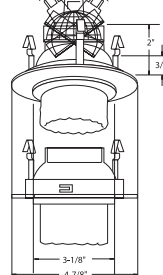

B1435WH

TRIM FINISH:
WH, BK, SN, CP, CH, PB, BZ

GLASS FINISH:
CRYSTAL/FROST

B1440WH-PINK
TULIP LITE

TRIM FINISH:
WH, BK, SN, CP, CH, PB, BZ

GLASS FINISH:
TEAL, PINK, LIME, BLUE

B1441WH-LIME
DESIGNER WALL WASH LITE