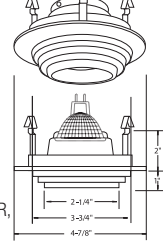

TRIM FINISH:
WH, BK, SN, CP, CH, PB, BZ

GLASS FINISH:
BLUE, PEACH, GREEN, CLEAR, AMBER, FROSTED