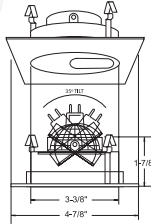

B1487WH
ADJUSTABLE SPOT (40° TILT)

RING FINISH:
WH, BK

B1483WH
SLOT APERTURE (35° TILT)

TRIM FINISH:
WH, BK, SN, CP, CH, PB, BZ

B1480WH
FULLY ADJUSTABLE (35° TILT, 359° ROT.)

TRIM FINISH:
WH, BK, SN, CP, CH, PB, BZ