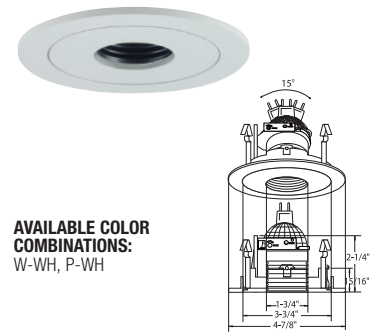

B1433P-WH
ADJUSTABLE PINHOLE BAFFLE (15° TILT)

AVAILABLE COLOR COMBINATIONS:
W-WH, P-WH