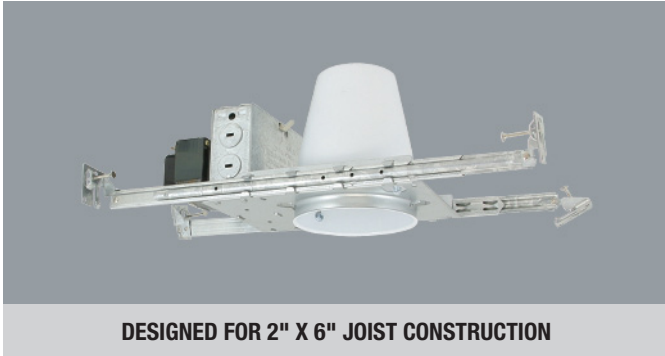

BL4

4" Miniature Low Voltage "Noise-Free" Non-IC Housing

LAMP WATTAGE: (1) MAXIMUM 12V 75W MR16

Catalog Number:

Project Name:

Type:

Note: