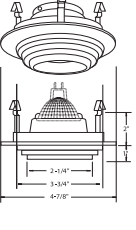

TRIM FINISH:
WH, BK, SN, CP, CH, PB, BZ

GLASS FINISH:
BLUE, PEACH, GREEN, FROSTED