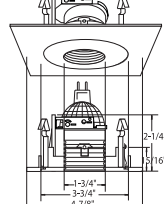

AVAILABLE COLOR COMBINATIONS:
CP-CP, SN-SN, W-WH, P-WH, P-BK