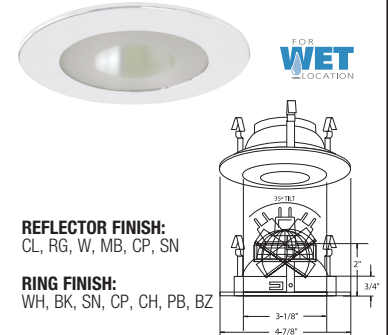

B1462CL-WH
SEMI-FROSTED SHOWER TRIM

REFLECTOR FINISH:
CL, RG, W, MB, CP, SN

RING FINISH:
WH, BK, SN, CP, CH, PB, BZ