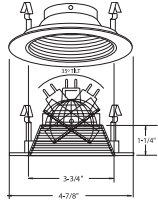

4"

Low Voltage Trims

(LAMP WATTAGE: 75W 12V MR16 / 50W 120V GU10)

Catalog Number:

Project Name:

Type:

Note:

B1401CP-CP
STEPPED BAFFLE

BAFFLE FINISH:
W, P, SN, CP, BZ

RING FINISH:
WH, BK, SN, CP, CH, PB, BZ

REFLECTOR FINISH:
CL, RG, W, MB, CP, SN, BZ

RING FINISH:
WH, BK, SN, CP, CH, PB, BZ

REFLECTOR FINISH:
CL, RG, W, MB, CP, SN

RING FINISH:
WH, BK, SN, CP, CH, PB

BAFFLE FINISH:
W, P, SN, CP

RING FINISH:
WH, BK, SN, CP, CH, PB

REFLECTOR FINISH:
CL, RG, W, MB, CP, SN

RING FINISH:
WH, SN, CP

TRIM FINISH:
WH, BK, SN, CP, CH, PB

REFLECTOR FINISH:
CL, RG, W, MB, CP, SN

TRIM COVER:
WH, BK

TRIM FINISH:
WH, BK, SN, CP, CH, PB, BZ

TRIM FINISH:
WH, BK, SN, CP, CH, PB, BZ

BAFFLE FINISH:
W, P, SN, CP, BZ

WALL WASH COVER:
WH, BK

REFLECTOR FINISH:
CL, RG, W, MB, CP, SN

WALL WASH COVER:
WH, BK

AVAILABLE COLOR COMBINATIONS:
CP-CP, SN-SN, W-WH, P-WH, P-BK, BZ-BZ

AVAILABLE COLOR COMBINATIONS:
CL-WH, CL-SN, RG-WH, MB-WH, W-WH

AVAILABLE COLOR COMBINATIONS:
CP-CP, SN-SN, W-WH, P-WH, P-BK, BZ-BZ

AVAILABLE COLOR COMBINATIONS:
W-WH, P-WH, P-BK, P-PB, W-CH

TRIM FINISH:
WH, BK, SN, CP, CH, PB, BZ