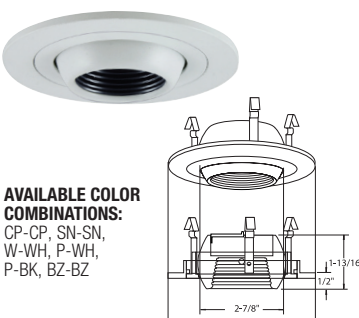

B1404P-WH
EYEBALL (47° TILT)

AVAILABLE COLOR COMBINATIONS:
CP-CP, SN-SN, W-WH, P-WH, P-BK, BZ-BZ

B1418P-WH
ADJ.PINHOLE W/ EYEBALL (35° TILT)

AVAILABLE COLOR COMBINATIONS:
W-WH, P-WH, P-BK, P-PB, W-CH

B1412CH
FULLY ADJUSTABLE (35° TILT, 359° ROT.)