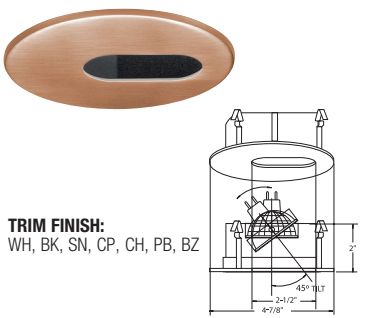

B1403CP
ONE PIECE SLOT APERTURE (35° TILT)

TRIM FINISH:
WH, BK, SN, CP, CH, PB, BZ