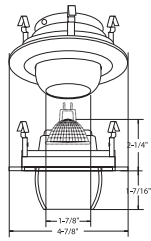

TRIM FINISH:
WH, BK, SN, CP, CH, PB, BZ

GLASS FINISH:
BLUE, RED, WHITE, GREEN