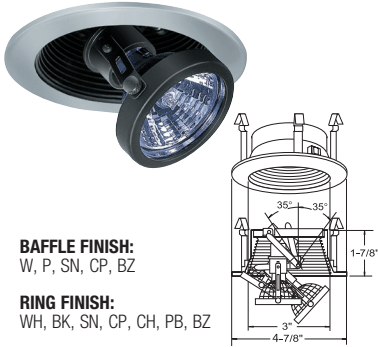

B1413P-SN
PULL DOWN ADJUSTABLE

BAFFLE FINISH:
W, P, SN, CP, BZ

RING FINISH:
WH, BK, SN, CP, CH, PB, BZ