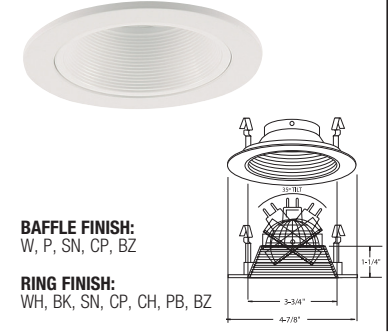

B1417W-WH
METAL STEPPED BAFFLE

BAFFLE FINISH:
W, P, SN, CP, BZ

RING FINISH:
WH, BK, SN, CP, CH, PB, BZ