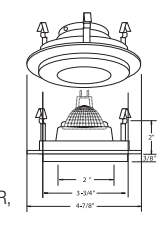

B1469WH-BLUE
DESIGNER STEP LITE

TRIM FINISH:
WH, BK, SN, CP, CH, PB, BZ

GLASS FINISH:
BLUE, PEACH, GREEN, FROSTED

B1422WH-FROSTED
METROPOLITAN ICE LITE

TRIM FINISH:
WH, BK, SN, CP, CH, PB, BZ

GLASS FINISH:
BLUE, PEACH, GREEN, CLEAR, AMBER, FROSTED