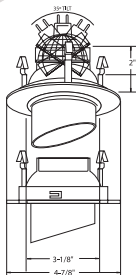

TRIM FINISH:
WH, BK, SN, CP, CH, PB, BZ

GLASS FINISH:
WHITE, PINK, BLUE, GREEN