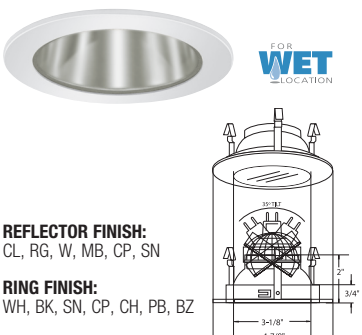

REFLECTOR FINISH:
CL

RING FINISH:
WH, BK, SN, CP, CH, PB, BZ

B1462CL-WH
SEMI-FROSTED SHOWER TRIM

REFLECTOR FINISH:
CL, RG, W, MB, CP, SN

RING FINISH:
WH, BK, SN, CP, CH, PB, BZ

B1452CL-WH
CLEAR LENS SHOWER TRIM