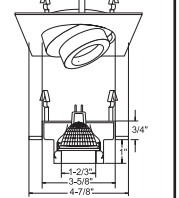

B1487WH
ADJUSTABLE SPOT (40° TILT)

RING FINISH:
WH, BK

B1483WH
SLOT APERTURE (35° TILT)

TRIM FINISH:
WH, BK, SN, CP, CH, PB, BZ

B1480WH
FULLY ADJUSTABLE (35° TILT, 359° ROT.)

TRIM FINISH:
WH, BK, SN, CP, CH, PB, BZ