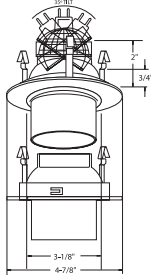

Catalog Number:

Project Name:

Type:

Note:

B1436WH
CYLINDER LITE

TRIM FINISH:
WH, BK, SN, CP, CH, PB, BZ

GLASS FINISH:
WHITE, PINK, BLUE, GREEN

B1434WH / B1435WH
STRIPE WALL WASH LITE