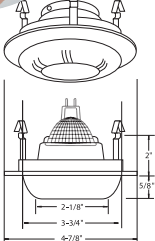

TRIM FINISH:
WH, BK, SN, CP, CH, PB, BZ

GLASS FINISH:
BLUE, PEACH, GREEN, FROSTED