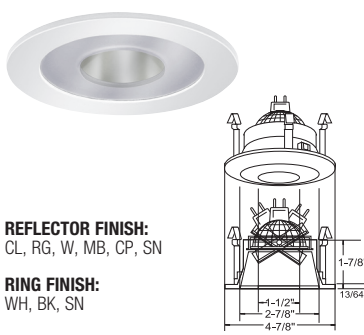

B1427CL-WH
THE ILLUMINATOR

REFLECTOR FINISH:
CL, RG, W, MB, CP, SN

RING FINISH:
WH, BK, SN