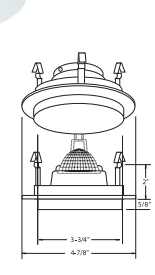

TRIM FINISH:
WH, BK, SN, CP, CH, PB, BZ

GLASS FINISH:
CRYSTAL, WHITE, FROSTED