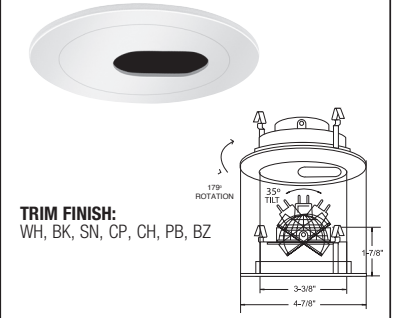

TRIM FINISH:
WH, BK, SN, CP, CH, PB

B1467CL-WH
ADJUSTABLE LENSED WALL WASH

REFLECTOR FINISH:
CL, RG, W, MB, CP, SN

TRIM COVER:
WH, BK

B1411WH
SLOT APERTURE (35° TILT, 179° ROT)

TRIM FINISH:
WH, BK, SN, CP, CH, PB, BZ