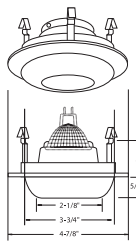

TRIM FINISH:
WH, BK, SN, CP, CH, PB, BZ

GLASS FINISH:
BLUE, PEACH, GREEN, CLEAR, AMBER, FROSTED