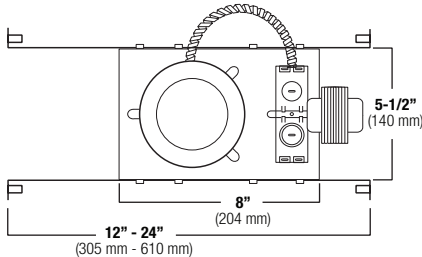

DESIGNED FOR 2" X 6" JOIST CONSTRUCTION

DESCRIPTION

Small aperture low voltage, thermally protected, specification grade recessed housing. For new construction. Non-insulated ceilings or where insulation can be kept 3" from the housing. Accommodates up to 75W MR16 lamps. Furnished with preinstalled adjustable bar hangers. Junction box is provided with four 1/2" KOs, one 3/4" KO and four Romex knockouts with strain relief.

SPECIFICATION

A. HOUSING - High temperature painted 22 gauge deep drawn single piece housing. Adjusts vertically in plaster frame to accommodate 1/2" to 1-3/8" ceiling. Accommodates lamps up to 50W depending on trim used.

B. TRANSFORMER - Enhanced in heat dissipating cover, to provide noise free operation. Attached to junction box cover so it may be serviced from below the ceiling. Thermally protected.

- **M**-Class H dimming magnetic transformer.
- **E**-Class II dimming electronic transformer (LighTech part #LET 75 BF)
- **TOR**-Class H dimming toroidal transformer, providing 35% more lumens than traditional transformers. Constructed of M3 grade silicone steel. (Must use dimmers rated for electromagnetic transformer)

C. BAR HANGERS - Preinstalled bar hangers allow housing to be positioned and locked at any point within a 24" joist span and can be shortened for 12" joists. They contain a double-headed real nail for secure attachment into the joist. Bar hanger nails are installed on a 20° downward angle for better contact, and the 90° pivoting mounting plate makes installation fast and accurate. Bar hangers can fit onto T-Bar spline with additional slots and holes for special mounting methods if necessary.

D. JUNCTION BOX - ETL and UL listed for through-branch circuit wiring and has four 1/2" KOs, one 3/4" KO and four Romex knockouts with true pry-out slots and strain clamps.