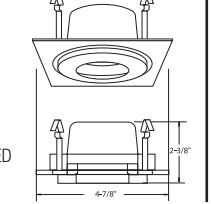

TRIM FINISH:
WH, BK, SN, CP, CH, PB

GLASS FINISH:
BLUE, PEACH, GREEN, CLEAR, AMBER, FROSTED