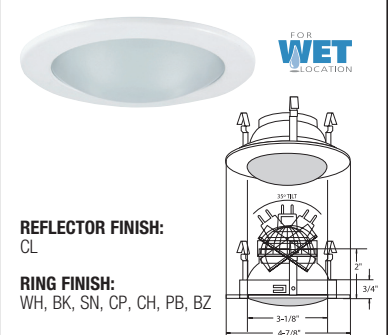

B1439WH
SMOOTH FROST DOME SHOWER LITE

REFLECTOR FINISH:
CL

RING FINISH:
WH, BK, SN, CP, CH, PB, BZ