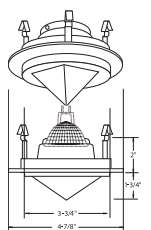

TRIM FINISH:
WH, BK, SN, CP, CH, PB, BZ

GLASS FINISH:
TEAL, PINK, LIME, BLUE