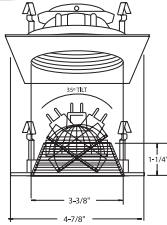

4"

Low Voltage Trims

(LAMP WATTAGE: 75W 12V MR16 / 50W 120V GU10)

Catalog Number:

Project Name:

Type:

Note:

B1478SN-SN
STEPPED BAFFLE (35° TILT)