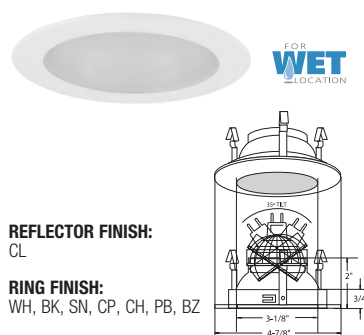

B1437WH
SMOOTH FROST SHOWER LITE

REFLECTOR FINISH:
CL

RING FINISH:
WH, BK, SN, CP, CH, PB, BZ