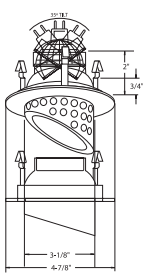

TRIM FINISH:
WH, BK, SN, CP, CH, PB, BZ

GLASS FINISH:
TEAL, PINK, LIME, BLUE