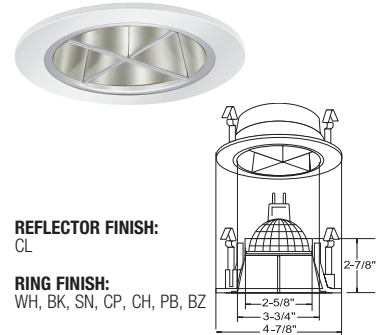

B1426CL-WH
THE ILLUMINATOR II

REFLECTOR FINISH:
CL, RG, W, MB, CP, SN

RING FINISH:
WH, BK, SN

B1427CL-WH
THE ILLUMINATOR

REFLECTOR FINISH:
CL, RG, W, MB, CP, SN

RING FINISH:
WH, BK, SN

B1477CL-WH
CROSSBLADE REFLECTOR