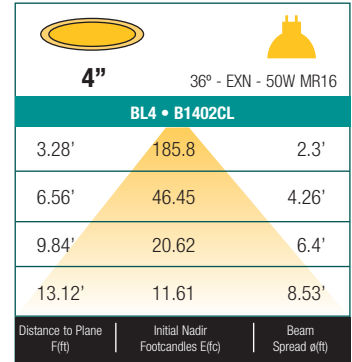

BEAM DIA. MEASURED AT 50% OF NADIR F.C.

FEATURES

- Integral low voltage magnetic transformer to prolong lamp life and increase lighting quality.
- Thermally Protected Non-IC housing.
- Designed for accent and task lighting applications.
- Wire through junction box.
- Preinstalled adjustable bar hangers.
- Dependable, favorable design and effortless installation.
- 5-1/2" height allows use in 2" x 6" joist construction.
- Special screw on the frame locks bar hangers in place which prevents the housing from any movement once installed.

OPTIONS

1. AIR-SHUT

- Gasket to prevent air flow from heated or air conditioned spaces.
- Meets all national air flow requirements.

UL AND C-UL/ETL AND C-ETL LISTED

For Damp location
For Feed-through wiring

BL4 - ITEM SELECTOR: (Please check the boxes below for the option desired)

WATTAGE	TRIM TYPE	BAFFLE	TRIM RING	MR 16 LENS FILTER
☐ 20W	☐ B1451 ¹ ☐ B1476 ² ☐ B1494 ☐ B1425 ☐ B1439 ☐ B1411	☐ W	☐ WH	☐ BP8MR16-BL (Blue) ☐ BP8MR16-FR (Frosted)
☐ 35W	☐ B1453 ¹ ☐ B1478 ☐ B1496 ☐ B1469 ☐ B1463 ☐ B1416	☐ P	☐ BK	☐ BP8MR16-GR (Green) ☐ BP8MR16-SP (Spread)
☐ 50W	☐ B1454 ¹ ☐ B1488 ☐ B1483 ☐ B1442 ☐ B1464 ☐ B1407	☐ SN	☐ SN	☐ BP8MR16-PI (Pink) ☐ BP8MR16-SF (Soft Focus)
☐ 75W	☐ B1455 ¹ ☐ B1486 ☐ B1432 ☐ B1420 ☐ B1465 ☐ B1414	☐ CP	☐ CP	☐ BP8MR16-PU (Purple) ☐ BP8MR16-HC (Honey Comb)
BALLAST	☐ B1456 ¹ ☐ B1489 ☐ B1434 ☐ B1422 ☐ B1466 ☐ B1415	☐ BZ	☐ CH	☐ BP8MR16-DL (Day Light) ☐ BP8MR16-LI (Linear)
☐ (M) Magnetic	☐ B1457 ¹ ☐ B1479 ☐ B1435 ☐ B1413 ☐ B1467 ☐ B1404	REFLECTOR	☐ PB	☐ BP8MR16-YE (Yellow) ☐ BP8MR16-SOL (Solite)
☐ (E) Electronic	☐ B1458 ¹ ☐ B1487 ☐ B1484 ☐ B1426 ☐ B1408 ☐ B1418	☐ CL	☐ BZ	☐ BP8MR16-AM (Amber) ☐ BP8MR16-CL (Clear)
☐ (TOR) Toroidal ³	☐ B1459 ¹ ☐ B1485 ☐ B1436 ☐ B1427 ☐ B1406 ☐ B1419	☐ RG	☐ CH ¹	☐ BP8MR16-OR (Orange) ☐ BP8MR16-UV (Ultraviolet)
VOLTAGE	☐ B1460 ¹ ☐ B1491 ☐ B1440 ☐ B1430 ☐ B1401 ☐ B1433	☐ W	☐ SS ²	☐ BP8MR16-RE (Red)
☐ 120	☐ B1470 ² ☐ B1480 ☐ B1441 ☐ B1431 ☐ B1402 ☐ B1417	☐ MB		
☐ 277	☐ B1471 ² ☐ B1495 ☐ B1421 ☐ B1462 ☐ B1412 ☐ B1477	☐ BZ		
OPTION	☐ B1472 ² ☐ B1490 ☐ B1424 ☐ B1452 ☐ B1468	☐ CP		
☐ AT (Air-Shut)	☐ B1474 ² ☐ B1492 ☐ B1423 ☐ B1437 ☐ B1461	☐ SN		
	☐ B1475 ² ☐ B1481 ☐ B1409 ☐ B1438 ☐ B1403	☐ SHZ		

1 = CH - Chrome finished • 2 = SS - Stainless Steel finished • 3 = TOR -Toroidal available only in 120V

BAFFLE	REFLECTOR	TRIM/RING
W White	CL Chrome	WH White
P Black	RG Gold	BK Black
SN Satin Nickel	W White	SN Satin Nickel
CP Copper	MB Black	CP Copper
BZ Bronze	BZ Bronze	CH Chrome
	CP Copper	PB Polish Brass
	SN Satin Nickel	BZ Bronze
	SHZ Satin Haze	

Specifications:

BL4

WATT BALLAST VOLTAGE OPTION TRIM TYPE BAFFLE REFLECTOR TRIM/RING FILTER (1) FILTER (2)

Sample of Catalog Number: BL4-20W-E-B1401-W-WH-BP8MR16-BL

Submittal form is available @ www.iuseelite.com
Tel: 323-888-1973 • Fax: 323-888-1977

Specifications and Dimensions subject to change without notice.

REV: ELITE LIGHTING-SPEC-05-24-2011