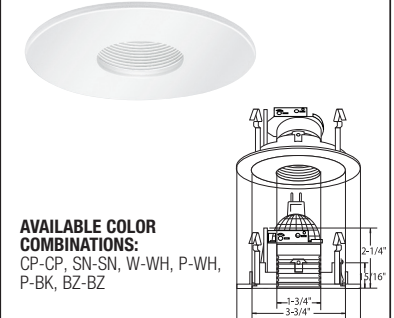

B1414W-WH
PINHOLE WITH BAFFLE

AVAILABLE COLOR COMBINATIONS:
CP-CP, SN-SN, W-WH, P-WH, P-BK, BZ-BZ