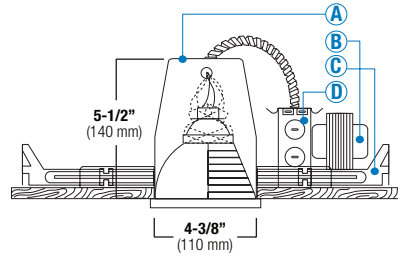

DESCRIPTION

Small aperture low voltage, thermally protected, specification grade recessed housing. For new construction. Non-insulated ceilings or where insulation can be kept 3" from the housing. Accommodates up to 75W MR16 lamps. Furnished with preinstalled adjustable bar hangers. Junction box is provided with four 1/2" KOs, one 3/4" KO and four Romex knockouts with strain relief.

SPECIFICATION

A. HOUSING - High temperature painted 22 gauge deep drawn single piece housing. Adjusts vertically in plaster frame to accommodate 1/2" to 1-3/8" ceiling. Accommodates lamps up to 50W depending on trim used.

B. TRANSFORMER - Enhanced in heat dissipating cover, to provide noise free operation. Attached to junction box cover so it may be serviced from below the ceiling. Thermally protected.

- **M**-Class H dimming magnetic transformer.
- **E**-Class II dimming electronic transformer (LighTech part #LET 75 BF)
- **TOR**-Class H dimming toroidal transformer, providing 35% more lumens than traditional transformers. Constructed of M3 grade silicone steel. (Must use dimmers rated for electromagnetic transformer)

C. BAR HANGERS - Preinstalled bar hangers allow housing to be positioned and locked at any point within a 24" joist span and can be shortened for 12" joists. They contain a double-headed real nail for secure attachment into the joist. Bar hanger nails are installed on a 20° downward angle for better contact, and the 90° pivoting mounting plate makes installation fast and accurate. Bar hangers can fit onto T-Bar spline with additional slots and holes for special mounting methods if necessary.

D. JUNCTION BOX - ETL and UL listed for through-branch circuit wiring and has four 1/2" KOs, one 3/4" KO and four Romex knockouts with true pry-out slots and strain clamps.