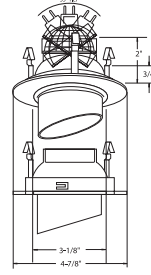

TRIM FINISH:
WH, BK, SN, CP, CH, PB, BZ

GLASS FINISH:
CRYSTAL/FROST