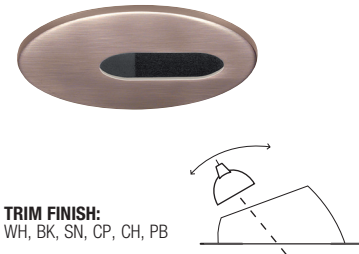

BAFFLE FINISH:
W, P, SN, CP

RING FINISH:
WH, BK, SN, CP, CH, PB

B1465CL-WH
ADJUSTABLE ANGLE-CUT PINHOLE

REFLECTOR FINISH:
CL, RG, W, MB, CP, SN

RING FINISH:
WH, SN, CP

B1466CL-WH
ADJUSTABLE ANGLE-CUT SLOT APERTURE