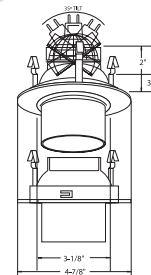

TRIM FINISH:
WH, BK, SN, CP, CH, PB, BZ

GLASS FINISH:
CRYSTAL/FROST