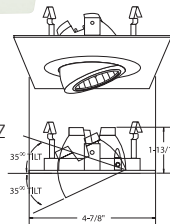

C. BAR HANGERS - Preinstalled bar hangers allow housing to be positioned and locked at any point within a 24" joist span and can be shortened for 12" joists. They contain a double-headed real nail for secure attachment into the joist. Bar hanger nails are installed on a 20° downward angle for better contact, and the 90° pivoting mounting plate makes installation fast and accurate. Bar hangers can fit onto T-Bar spline with additional slots and holes for special mounting methods if necessary.

B1487WH
ADJUSTABLE SPOT (40° TILT)

RING FINISH:
WH, BK

B1483WH
SLOT APERTURE (35° TILT)

TRIM FINISH:
WH, BK, SN, CP, CH, PB, BZ

B1480WH
FULLY ADJUSTABLE (35° TILT, 359° ROT.)

TRIM FINISH:
WH, BK, SN, CP, CH, PB, BZ