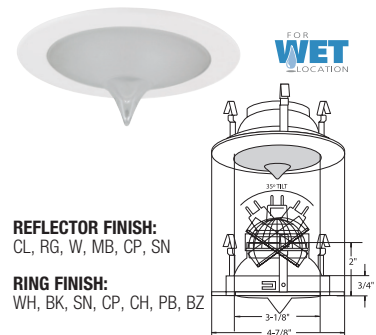

REFLECTOR FINISH:
CL, RG, W, MB, CP, SN

RING FINISH:
WH, BK, SN, CP, CH, PB, BZ

B1437WH
SMOOTH FROST SHOWER LITE

REFLECTOR FINISH:
CL

RING FINISH:
WH, BK, SN, CP, CH, PB, BZ

B1438WH
DESIGNER POINT SHOWER LITE