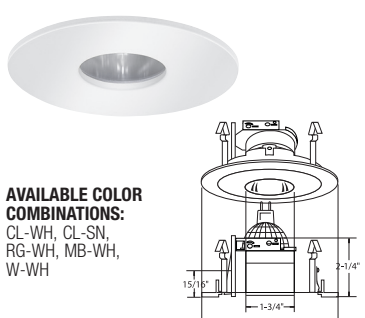

B1415CL-WH
PINHOLE WITH REFLECTOR

AVAILABLE COLOR COMBINATIONS:
CL-WH, CL-SN, RG-WH, MB-WH, W-WH