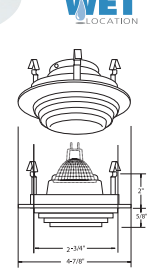

B1432WH
WALL WASH FROST LITE

TRIM FINISH:
WH, BK, SN, CP, CH, PB, BZ

GLASS FINISH:
WHITE, PINK, BLUE, GREEN

B1421WH-FROSTED
MINI-STEP LENS LITE

TRIM FINISH:
WH, BK, SN, CP, CH, PB, BZ

GLASS FINISH:
FROSTED