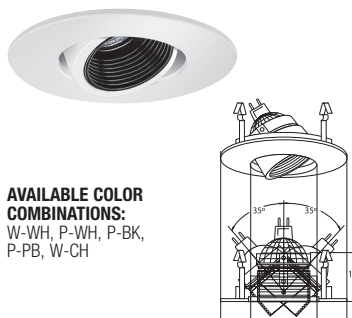

B1404P-WH
EYEBALL (47° TILT)

AVAILABLE COLOR COMBINATIONS:
CP-CP, SN-SN, W-WH, P-WH, P-BK, BZ-BZ

B1418P-WH
ADJ.PINHOLE W/ EYEBALL (35° TILT)

AVAILABLE COLOR COMBINATIONS:
W-WH, P-WH, P-BK, P-PB, W-CH

B1412CH
FULLY ADJUSTABLE (35° TILT, 359° ROT.)