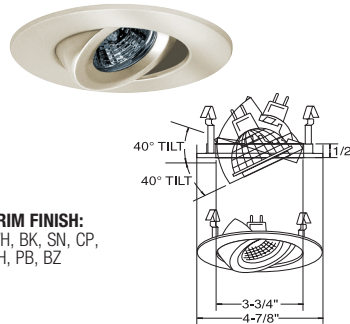

B1461SN
ADJUSTABLE GIMBAL (40° TILT)

TRIM FINISH:
WH, BK, SN, CP, CH, PB, BZ