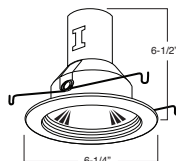

AVAILABLE COLOR COMBINATIONS:
W-CL-WH, P-CL-WH

1 2 3 HOUSING COMPATIBILITY GUIDE: