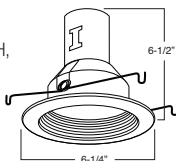

AVAILABLE COLOR COMBINATIONS:
CP-CP, SN-SN, W-WH, P-WH, P-BK, BZ-BZ

1 2 3 HOUSING COMPATIBILITY GUIDE: