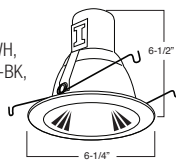

AVAILABLE COLOR COMBINATIONS:
CP-CP, W-WH, RG-WH, MB-WH, CL-WH, MB-BK, RG-PB, CL-CH

1 2 3 HOUSING COMPATIBILITY GUIDE: