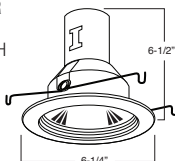

AVAILABLE COLOR COMBINATIONS:
W-RG-WH, P-RG-WH