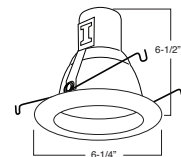

### B520 - Glass Trim

1 2 3 HOUSING COMPATIBILITY GUIDE:

AVAILABLE EXOTIC GLASS COLORS:  
GREEN, YELLOW, PINK, BROWN, NAVY BLUE,  
ORANGE, BLUE, WHITE, RED

PATENT #: D570,531

GUIDE	HOUSING COMPATIBILITY	MAX. LAMP WATTAGE
1	B5PLIC, B5PLRIC	9W, 13W DTT / 13W, 18W, 26W TTT
2	B5PL, B5PLR	9W, 13W DTT / 13W, 18W, 26W TTT
3	B5-GU24-IC, B5-GU24-RIC	14W, 19W, 26W GU24