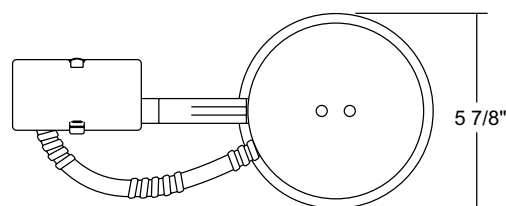

Trims Trim selection shown on reverse.

Labels U.L. listed for through-branch wiring, damp locations and IP • Product thermally protected against improper use of lamps • Union made AFL-CIO • Trims 211 and 212 are wet location approved for covered ceiling applications • UL Listed/CSA certified.

Testing All reports are based on published industry procedures; field performance may differ from laboratory performance.

Product specifications subject to change without notice.

INSTALLATION

Junction Box Pre-wired junction box, UL listed/CSA certified for through-branch wiring maximum 4 No. 12 AWG 90° C branch circuit conductors (2 in, 2 out) • Junction box provided with removable access plate, (5) 1/2" knockouts and ground wire • Knockouts equipped with pryout slots.

Housing IC housing, .032" aluminum sealed for Air-Loc Ready.

DIMENSIONS

5 1/2" CEILING CUTOUT

ACCESSORIES

Catalog No.	Description
ALG5R	Air-Loc Gasket

To order, specify catalog number.

PRODUCT CODES

Catalog Number	Input Voltage	Lamp Rating (max.)
IC20R	120V	A19/BR30/PAR20/PAR30/PAR30L/R20/R30 (See reverse for max. trim rating)