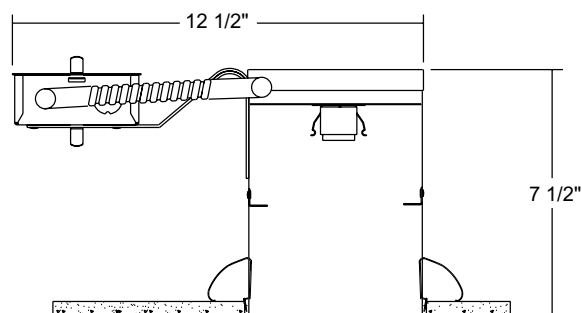

Trims Trim selection shown on reverse.

Labels U.L. listed for through-branch wiring, damp locations and IP • Product thermally protected against improper use of lamps • Union made AFL-CIO • Trims 211 and 212 are wet location approved for covered ceiling applications • UL Listed/CSA certified.

Testing All reports are based on published industry procedures; field performance may differ from laboratory performance.

Product specifications subject to change without notice.

INSTALLATION

Junction Box Pre-wired junction box, UL listed/CSA certified for through-branch wiring maximum 4 No. 12 AWG 90° C branch circuit conductors (2 in, 2 out) • Junction box provided with removable access plate, (5) 1/2" knockouts and ground wire • Knockouts equipped with pryout slots.

Housing IC housing, .032" aluminum sealed for Air-Loc Ready.

DIMENSIONS

5 1/2" CEILING CUTOUT

ACCESSORIES

Catalog No.	Description
ALG5R	Air-Loc Gasket

To order, specify catalog number.

PRODUCT CODES

Catalog Number	Input Voltage	Lamp Rating (max.)
IC20R	120V	A19/BR30/PAR20/PAR30/PAR30L/R20/R30 (See reverse for max. trim rating)