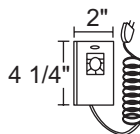

T45WH, T45BL

Pin-Up/Monopoint Adapter. Supplied with 8' cord and plug. Accepts one 120V Juno trac fixture with standard size trac adapter.