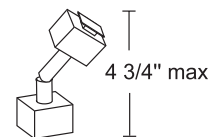

Line Voltage Sloped Ceiling Adapter

T95WH, T95BL, T95SL T95BZ

Sloped Ceiling Adapter. Attaches to trac, permitting Trac-Master or Vector Trac fixtures with standard size trac adapter to be hung vertically from sloped ceiling. 90° maximum adjustable.