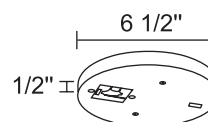

Low Voltage Monopoint Adapter

T58WH, T58BL, T58SL

Monopoint Adapter for T537, T538 or Trac-Lites R Series Low-Voltage Power Packs. Mounts directly to outlet box. Adapter is offset to accept all Power Pack styles. Power Pack latch locks in detent.

Product specifications subject to change without notice.