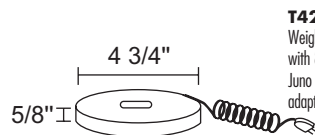

T40F-WH, T40F-BL, T40F-SL

Flush Monopoint Adapter. Mounts directly to outlet box. Accepts one 120V Juno trac fixture with standard size trac adapter.

T41WH, T41BL, T41SL

Duo-Point Adapter. Mounts directly to an outlet box. Accepts two 120V Juno trac fixtures with standard size trac adapter.