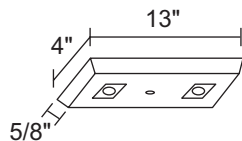

T40F-WH, T40F-BL, T40F-SL

Flush Monopoint Adapter. Mounts directly to outlet box. Accepts one 120V Juno trac fixture with standard size trac adapter.

T41WH, T41BL, T41SL

Duo-Point Adapter. Mounts directly to an outlet box. Accepts two 120V Juno trac fixtures with standard size trac adapter.