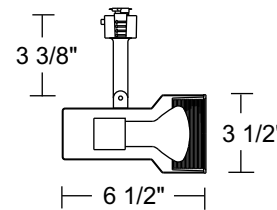

ACCESSORIES

Cat. No.	Description	Cat. No.	Description	Cat. No.	Description
T71BL	Black Barn Doors †	T560BL	Black Accessory Holder	T561-6	Color Filters
T569BL	Cube Cell Louver	T5677	Prismatic Spread Lens	T5678	Linear Spread Lens
T5621	Uniformity Lens	T5622	UV Filter	T5618	Color Correction Filter

See specification sheet [D1.2.2](#) for details.

† Barn Doors accept Color Filters, Lenses and Louvers.