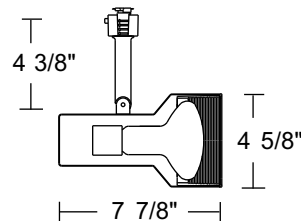

ACCESSORIES

Cat. No.	Description	Cat. No.	Description	Cat. No.	Description
T72BL	Black Barn Doors †	T570BL	Black Accessory Holder	T571-6	Color Filters
T579BL	Cube Cell Louver	T5777	Prismatic Spread Lens	T5778	Linear Spread Lens
T5721	Uniformity Lens	T5722	UV Filter	T5718	Color Correction Filter

See specification sheet [D1.2.2](#) for details.

† Barn Doors accept Color Filters, Lenses and Louvers.