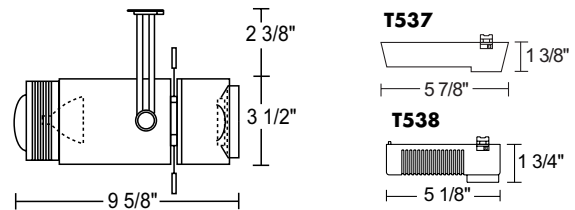

PRODUCT SPECIFICATIONS

Lamp One 12V, 75W MR16 flood (EYC) lamp.

Socket Ceramic bi-pin (MR16).

Transformer T537 or T538 12V solid state electronic transformer with on/off switch • Dimmable • Must be ordered separately • See specification sheets [D1.2.1](#).

Labels UL listed, CSA certified.

Product specifications subject to change without notice.

DIMENSIONS

LIGHT BEAM COVERAGE ON VERTICAL PLANE—Aiming Angles: 35°, 45°, 60°

Mounting Distance (D)	24"			36"			48"		
	35°	45°	60°	35°	45°	60°	35°	45°	60°
Aiming Angle (A)	35°	45°	60°	35°	45°	60°	35°	45°	60°
Distance (C)	19	18	6	26	17	7	34	24	8
Width (W)	22	20	19	37	33	29	46	42	40
F.C. on Beam Axis	137	267	303	49	77	114	27	41	57

The chart indicates maximum picture width (W) and minimum distance from ceiling (C) to picture top for different projector mounting distances (D) and aiming angles (A). Aiming angles are measured from 0°.

Example: For a 36" mounting distance (D), and a 45° aiming angle (A), the maximum picture width (W) is 33" with the top of the picture 17" down from the ceiling (C).

Product design and photometrics are based on using a 75W MR16 wide flood lamp. (EYC 75W Flood). A flood provides an even distribution of light on the picture.