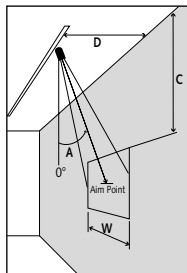

Labels UL listed, CSA certified.

Product specifications subject to change without notice.

DIMENSIONS

LIGHT BEAM COVERAGE ON VERTICAL PLANE—Aiming Angles: 35°, 45°, 60°

Mounting Distance (D)	24"			36"			48"		
	35°	45°	60°	35°	45°	60°	35°	45°	60°
Aiming Angle (A)	35°	45°	60°	35°	45°	60°	35°	45°	60°
Distance (C)	19	18	6	26	17	7	34	24	8
Width (W)	22	20	19	37	33	29	46	42	40
F.C. on Beam Axis	137	267	303	49	77	114	27	41	57

The chart indicates maximum picture width (W) and minimum distance from ceiling (C) to picture top for different projector mounting distances (D) and aiming angles (A). Aiming angles are measured from 0°.

Example: For a 36" mounting distance (D), and a 45° aiming angle (A), the maximum picture width (W) is 33" with the top of the picture 17" down from the ceiling (C).

Product design and photometrics are based on using a 75W MR16 wide flood lamp. (EYC 75W Flood). A flood provides an even distribution of light on the picture.