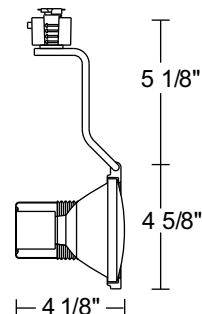

ACCESSORIES

Cat. No.	Description	Cat. No.	Description	Cat. No.	Description
T660BL	Black Accessory Holder	T561-6	Color Filters	T577BL	Black Eyebrow
T569BL	Cube Cell Louver	T5677	Prismatic Spread Lens	T5678	Linear Spread Lens
T5621	Uniformity Lens	T5622	UV Filter	T5618	Color Correction Filter

See specification sheet [D1.2.2](#) for details.