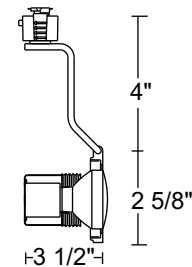

ACCESSORIES

Cat. No.	Description	Cat. No.	Description
T74BL	Black Barn Doors	T556BL	Black Eyebrow

See specification sheet [D1.2.2](#) for details.