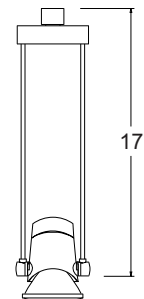

TRAC-MASTER®

Avant Garde

TRAPEZIA™

T630-9, T630-16, T635-9, T635-16

Project: _____

Fixture Type: _____

Location: _____

Contact/Phone: _____

PRODUCT DESCRIPTION

Trapezia suspends the MR16 or PAR30 lamp down from the trac with the grace of a trapeze artist. Slender 9-inch or 16-inch long tubes conceal lamp lead wires feeding into an elegantly sculpted die-cast lamp housing. The light airy appearance is great for display, exhibition and gallery lighting and the downward reach can make pendant mounting of trac unnecessary.

Aiming 90° vertical aiming capability and 358° rotation.

Construction Die-cast aluminum upper transition housing and socket housing
• Hollow metal rods conceal conductors • Rod length is fixed at the factory.

Labels UL listed, CSA certified.

Product specifications subject to change without notice.

Low Voltage MR16 - Trapezia™

Lamp 20-50W MR16 lamps • Must be used with MR16 lamps with integral lens (cover glass) except when combined with 2" accessories.

Socket Ceramic bi-pin.

Construction Die-cast aluminum lamp housing with integral aiming handle
• Steel tubes conceal lamp lead wires.

Accessories May be used with up to two 2" accessories and/or Ban Doors simultaneously with Accessory Holder.

Transformer T537 or T538 12V solid state electronic transformer with on/off switch or Juno Trac-Master low voltage monopoint. Must be ordered separately. Dimmable, see spec sheet D1.2.1.

Catalog Number	Description	Finish	Lamp
T630-9-WH	9" Rods	White	20-50W MR16CG
T630-9-BL	9" Rods	Black	20-50W MR16CG
T630-9-SL	9" Rods	Silver	20-50W MR16CG
T630-16-WH	16" Rods	White	20-50W MR16CG
T630-16-BL	16" Rods	Black	20-50W MR16CG
T630-16-SL	16" Rods	Silver	20-50W MR16CG

ACCESSORIES