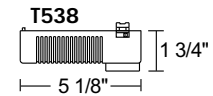

TRAC-MASTER®

Avant Garde

TRAPEZIA™

T630-9, T630-16, T635-9, T635-16

Project: _____

Fixture Type: _____

Location: _____

Contact/Phone: _____

PRODUCT DESCRIPTION

Trapezia suspends the MR16 or PAR30 lamp down from the trac with the grace of a trapeze artist. Slender 9-inch or 16-inch long tubes conceal lamp lead wires feeding into an elegantly sculpted die-cast lamp housing. The light airy appearance is great for display, exhibition and gallery lighting and the downward reach can make pendant mounting of trac unnecessary.

Aiming 90° vertical aiming capability and 358° rotation.

Construction Die-cast aluminum upper transition housing and socket housing
• Hollow metal rods conceal conductors • Rod length is fixed at the factory.

Labels UL listed, CSA certified.

Product specifications subject to change without notice.

Low Voltage MR16 - Trapezia™

Lamp 20-50W MR16 lamps • Must be used with MR16 lamps with integral lens (cover glass) except when combined with 2" accessories.

Socket Ceramic bi-pin.

Construction Die-cast aluminum lamp housing with integral aiming handle
• Steel tubes conceal lamp lead wires.

Accessories May be used with up to two 2" accessories and/or Ban Doors simultaneously with Accessory Holder.

Transformer T537 or T538 12V solid state electronic transformer with on/off switch or Juno Trac-Master low voltage monopoint. Must be ordered separately. Dimmable, see spec sheet D1.2.1.

Catalog Number	Description	Finish	Lamp
T630-9-WH	9" Rods	White	20-50W MR16CG
T630-9-BL	9" Rods	Black	20-50W MR16CG
T630-9-SL	9" Rods	Silver	20-50W MR16CG
T630-16-WH	16" Rods	White	20-50W MR16CG
T630-16-BL	16" Rods	Black	20-50W MR16CG
T630-16-SL	16" Rods	Silver	20-50W MR16CG

ACCESSORIES