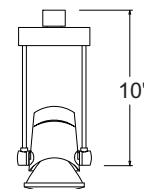

TRAC-MASTER®

Avant Garde

TRAPEZIA™

T630-9, T630-16, T635-9, T635-16

Project: _____

Fixture Type: _____

Location: _____

Contact/Phone: _____

PRODUCT DESCRIPTION

Trapezia suspends the MR16 or PAR30 lamp down from the trac with the grace of a trapeze artist. Slender 9-inch or 16-inch long tubes conceal lamp lead wires feeding into an elegantly sculpted die-cast lamp housing. The light airy appearance is great for display, exhibition and gallery lighting and the downward reach can make pendant mounting of trac unnecessary.

Aiming 90° vertical aiming capability and 358° rotation.

Construction Die-cast aluminum upper transition housing and socket housing
• Hollow metal rods conceal conductors • Rod length is fixed at the factory.

Labels UL listed, CSA certified.

Product specifications subject to change without notice.

Low Voltage MR16 - Trapezia™

Lamp 20-50W MR16 lamps • Must be used with MR16 lamps with integral lens (cover glass) except when combined with 2" accessories.

Socket Ceramic bi-pin.

Construction Die-cast aluminum lamp housing with integral aiming handle
• Steel tubes conceal lamp lead wires.

Accessories May be used with up to two 2" accessories and/or Ban Doors simultaneously with Accessory Holder.

Transformer T537 or T538 12V solid state electronic transformer with on/off switch or Juno Trac-Master low voltage monopoint. Must be ordered separately. Dimmable, see spec sheet D1.2.1.

Catalog Number	Description	Finish	Lamp
T630-9-WH	9" Rods	White	20-50W MR16CG
T630-9-BL	9" Rods	Black	20-50W MR16CG
T630-9-SL	9" Rods	Silver	20-50W MR16CG
T630-16-WH	16" Rods	White	20-50W MR16CG
T630-16-BL	16" Rods	Black	20-50W MR16CG
T630-16-SL	16" Rods	Silver	20-50W MR16CG

ACCESSORIES