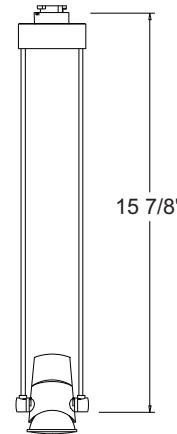

ACCESSORIES

Cat. No.	Description	Cat. No.	Description	Cat. No.	Description
T7400SA, BL	Accessory Holder	T7470BL	Barn Doors	T7478	Linear Spread Lens
T741-6	Color Filters	T7477	Prismatic Spread Lens	T7421	Uniformity Lens
T7401-18	Dichroic Filters	T7420	Diffusion Lens		
T7422	UV Filter	T7459BL	Hexcell Louver		

See specification sheet D1.2.2 for details.

T630-16