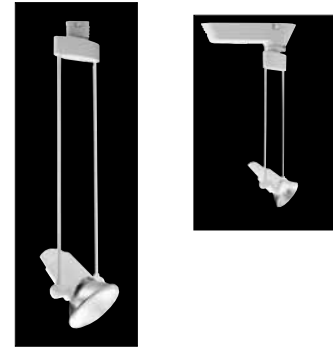

### PRODUCT DESCRIPTION

**Trapezia** suspends the MR16 or PAR30 lamp down from the trac with the grace of a trapeze artist. Slender 9-inch or 16-inch long tubes conceal lamp lead wires feeding into an elegantly sculpted die-cast lamp housing. The light airy appearance is great for display, exhibition and gallery lighting and the downward reach can make pendant mounting of trac unnecessary.

**Aiming** 90° vertical aiming capability and 358° rotation.

**Construction** Die-cast aluminum upper transition housing and socket housing  
 • Hollow metal rods conceal conductors • Rod length is fixed at the factory.

### Low Voltage MR16 - Trapezia™

**Lamp** 20-50W MR16 lamps • Must be used with MR16 lamps with integral lens (cover glass) except when combined with 2" accessories.

**Socket** Ceramic bi-pin.

**Construction** Die-cast aluminum lamp housing with integral aiming handle  
 • Steel tubes conceal lamp lead wires.