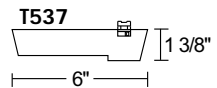

TRAC-MASTER®

Avant Garde

TRAPEZIA™

T630-9, T630-16, T635-9, T635-16

Project: _____

Fixture Type: _____

Location: _____

Contact/Phone: _____

PRODUCT DESCRIPTION

Trapezia suspends the MR16 or PAR30 lamp down from the trac with the grace of a trapeze artist. Slender 9-inch or 16-inch long tubes conceal lamp lead wires feeding into an elegantly sculpted die-cast lamp housing. The light airy appearance is great for display, exhibition and gallery lighting and the downward reach can make pendant mounting of trac unnecessary.

Aiming 90° vertical aiming capability and 358° rotation.

Construction Die-cast aluminum upper transition housing and socket housing
• Hollow metal rods conceal conductors • Rod length is fixed at the factory.

Labels UL listed, CSA certified.

Product specifications subject to change without notice.

Low Voltage MR16 - Trapezia™

Lamp 20-50W MR16 lamps • Must be used with MR16 lamps with integral lens (cover glass) except when combined with 2" accessories.

Socket Ceramic bi-pin.

Construction Die-cast aluminum lamp housing with integral aiming handle
• Steel tubes conceal lamp lead wires.

Accessories May be used with up to two 2" accessories and/or Ban Doors simultaneously with Accessory Holder.

Transformer T537 or T538 12V solid state electronic transformer with on/off switch or Juno Trac-Master low voltage monopoint. Must be ordered separately. Dimmable, see spec sheet D1.2.1.

Catalog Number	Description	Finish	Lamp
T630-9-WH	9" Rods	White	20-50W MR16CG
T630-9-BL	9" Rods	Black	20-50W MR16CG
T630-9-SL	9" Rods	Silver	20-50W MR16CG
T630-16-WH	16" Rods	White	20-50W MR16CG
T630-16-BL	16" Rods	Black	20-50W MR16CG
T630-16-SL	16" Rods	Silver	20-50W MR16CG

ACCESSORIES