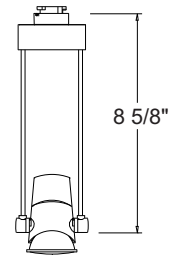

T630-9

Line Voltage PAR30 - Trapezia™

Lamp 35-75W PAR30.

Socket Medium base porcelain with nickel plated copper screw shell.

Construction Die-cast aluminum lamp housing with integral aiming handle
• Steel tubes conceal lamp lead wires.

Adapter Copper alloy contacts provide precise spring action - no arcing and will not take a set • True, positive electrical ground • Spring-loaded positive latch polarity indicator embossed on copper contact • "Pull-up" contact to up position for two-circuit application.

Catalog Number	Description	Finish	Lamp
T635-9-WH	9" Rods	White	35-75W PAR30
T635-9-BL	9" Rods	Black	35-75W PAR30
T635-9-SL	9" Rods	Silver	35-75W PAR30
T635-16-WH	16" Rods	White	35-75W PAR30
T635-16-BL	16" Rods	Black	35-75W PAR30
T635-16-SL	16" Rods	Silver	35-75W PAR30