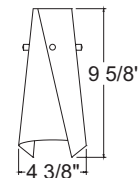

Luminous Wrap Shade

Catalog Number and Finish	Material	Lamp
TLP316FROST	Nomex®	12V or 24V, 50W max. T4 Halogen G4-GY6.35 Bi-Pin Capsule or MR16CG
TLP316ORANGEPEEL	Polycarbonate	12V or 24V, 50W max. T4 Halogen G4-GY6.35 Bi-Pin Capsule or MR16CG
TLP316PARCHMENT	Polycarbonate	12V or 24V, 50W max. T4 Halogen G4-GY6.35 Bi-Pin Capsule or MR16CG