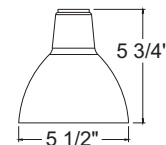

RLM Glass Shade

Catalog Number and Finish	Lamp
TLP326MAIZE	12V or 24V, 50W max. T4 Halogen G4-GY6.35 Bi-Pin Capsule or MR16CG
TLP326OPAL	12V or 24V, 50W max. T4 Halogen G4-GY6.35 Bi-Pin Capsule or MR16CG