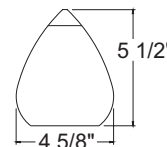

Teardrop Glass Shade

Catalog Number and Finish	Lamp
TLP318GLACIER	12V or 24V, 50W max. T4 Halogen G4-GY6.35 Bi-Pin Capsule or MR16CG
TLP318ICE	12V or 24V, 50W max. T4 Halogen G4-GY6.35 Bi-Pin Capsule or MR16CG
TLP318INFERNO	12V or 24V, 50W max. T4 Halogen G4-GY6.35 Bi-Pin Capsule or MR16CG
TLP318OPAL	12V or 24V, 50W max. T4 Halogen G4-GY6.35 Bi-Pin Capsule or MR16CG
TLP318SUNSETGOLD	12V or 24V, 50W max. T4 Halogen G4-GY6.35 Bi-Pin Capsule or MR16CG