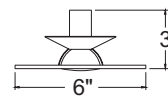

Luminous Disc Shade

Catalog Number and Finish	Lamp
TLP328AMBER	12V or 24V, 50W max. MR16CG
TLP328COBALT	12V or 24V, 50W max. MR16CG
TLP328FROST	12V or 24V, 50W max. MR16CG