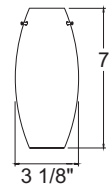

Ellipse Glass Shade

Catalog Number and Finish	Lamp
TLP322COBALT	12V or 24V, 50W max. T4 Halogen G4-GY6.35 Bi-Pin Capsule
TLP322OPAL	12V or 24V, 50W max. T4 Halogen G4-GY6.35 Bi-Pin Capsule
TLP322PISTACHIO	12V or 24V, 50W max. T4 Halogen G4-GY6.35 Bi-Pin Capsule
TLP322ROUGE	12V or 24V, 50W max. T4 Halogen G4-GY6.35 Bi-Pin Capsule
TLP322SUNSETGOLD	12V or 24V, 50W max. T4 Halogen G4-GY6.35 Bi-Pin Capsule