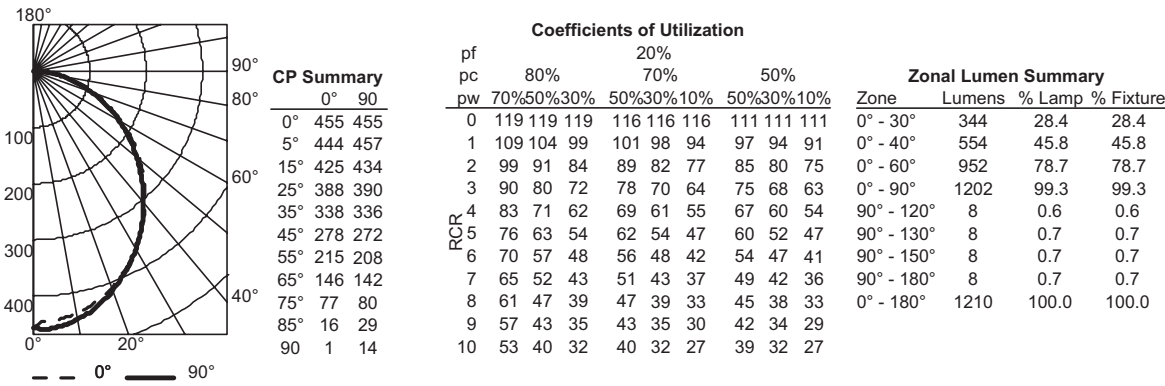

LED Linear Flush Mount

PHOTOMETRICS

FMLWL 24 840, 1,200 delivered lumens, test no. LTL25857, tested in accordance to IESNA LM-79.

FMLWL 48 840, 2,383 delivered lumens, test no. LTL25859, tested in accordance to IESNA LM-79.