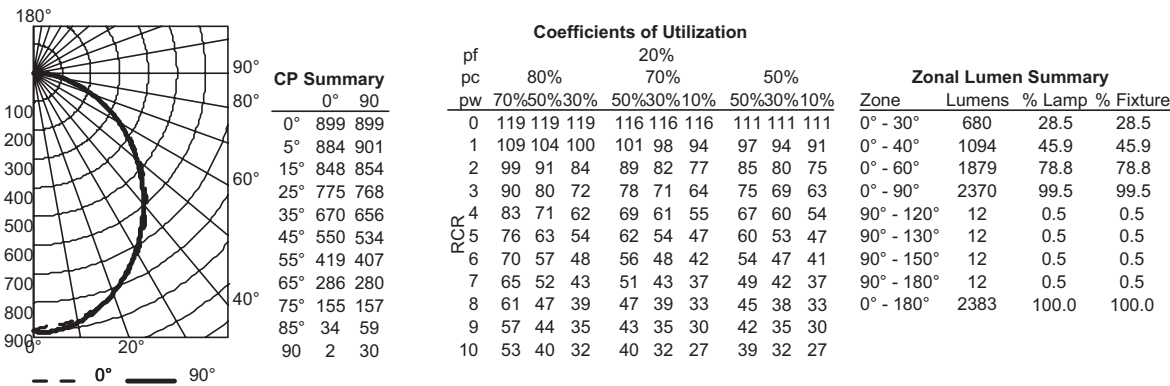

LIGHTING FACTS

Lithonia Lighting

LED lighting facts®
A Program of the U.S. DOE

Light Output (Lumens) **1200**

Watts **19.6**

Lumens per Watt (Efficacy) **61**

Color Accuracy
Color Rendering Index (CRI) **85**

Light Color
Correlated Color Temperature (CCT) **4000 (Bright White)**

2700K   3000K   4500K   6500K

All results are according to IESNA LM-79-2008: Approved Method for the Electrical and Photometric Testing of Solid-State Lighting. The U.S. Department of Energy (DOE) verifies product test data and results.

Visit www.lightingfacts.com for the Label Reference Guide.

Registration Number: NJSM-K8MDGA (7/14/2014)
Model Number: FMLWL 24 840
Type: Luminaire - Decorative

Lithonia Lighting

LED lighting facts®
A Program of the U.S. DOE

Light Output (Lumens) **2380**

Watts **40**

Lumens per Watt (Efficacy) **59**

Color Accuracy
Color Rendering Index (CRI) **85**

Light Color
Correlated Color Temperature (CCT) **4000 (Bright White)**

2700K   3000K   4500K   6500K

All results are according to IESNA LM-79-2008: Approved Method for the Electrical and Photometric Testing of Solid-State Lighting. The U.S. Department of Energy (DOE) verifies product test data and results.

Visit www.lightingfacts.com for the Label Reference Guide.

Registration Number: NJSM-XVDFJ (7/14/2014)
Model Number: FMLWL 48 840
Type: Luminaire - Decorative