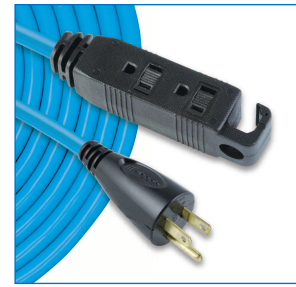

Winter Cords

Block Heater Cords – 3-Outlets

- Great for block heaters, battery blankets, car warmers, etc.
- Durable - certified weatherproof, resists UV rays.
- Flexible to -40°C

ORDER NO.	PRODUCT CODE	GAUGE/ CONDUCTOR	WIRE TYPE	CORD LENGTH (M)	CORD COLOUR	PACK SIZE	SHIP CARTON MC/TRAY/DB
545332	W303MBLU	16/3	SJTW	3	Blue	32	TRAY
545340	W305MBLU	16/3	SJTW	5	Blue	21	TRAY

Block Heater Cords – 3-Outlets, with Power Indicator Light

ORDER NO.	PRODUCT CODE	GAUGE/ CONDUCTOR	WIRE TYPE	CORD LENGTH (M)	CORD COLOUR	PACK SIZE	SHIP CARTON MC/TRAY/DB
511434	MTW303MBLU	16/3	SJTW	3	Blue	32	TRAY
511435	MTW305MBLU	16/3	SJTW	5	Blue	21	TRAY

Polar WINTERFLEX™ – 3-Outlets with Power Indicator Light

- Tested to stay flexible even in -50°C.
- Female outlets won't constrict, making it easy to plug and unplug male ends after prolonged exposure to extreme cold.
- Resistant to oil and fuel.