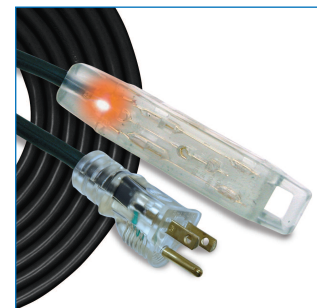

Winter Cords

Block Heater Cords – 3-Outlets

- Great for block heaters, battery blankets, car warmers, etc.
- Durable - certified weatherproof, resists UV rays.
- Flexible to -40°C

ORDER NO.	PRODUCT CODE	GAUGE/ CONDUCTOR	WIRE TYPE	CORD LENGTH (M)	CORD COLOUR	PACK SIZE	SHIP CARTON MC/TRAY/DB
545332	W303MBLU	16/3	SJTW	3	Blue	32	TRAY
545340	W305MBLU	16/3	SJTW	5	Blue	21	TRAY

Block Heater Cords – 3-Outlets, with Power Indicator Light

ORDER NO.	PRODUCT CODE	GAUGE/ CONDUCTOR	WIRE TYPE	CORD LENGTH (M)	CORD COLOUR	PACK SIZE	SHIP CARTON MC/TRAY/DB
511434	MTW303MBLU	16/3	SJTW	3	Blue	32	TRAY
511435	MTW305MBLU	16/3	SJTW	5	Blue	21	TRAY

Polar WINTERFLEX™ – 3-Outlets with Power Indicator Light

- Tested to stay flexible even in -50°C.
- Female outlets won't constrict, making it easy to plug and unplug male ends after prolonged exposure to extreme cold.
- Resistant to oil and fuel.