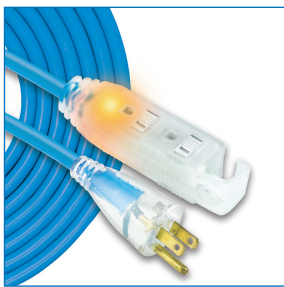

Winter Cords

Block Heater Cords – 3-Outlets

- Great for block heaters, battery blankets, car warmers, etc.
- Durable - certified weatherproof, resists UV rays.
- Flexible to -40°C

ORDER NO.	PRODUCT CODE	GAUGE/ CONDUCTOR	WIRE TYPE	CORD LENGTH (M)	CORD COLOUR	PACK SIZE	SHIP CARTON MC/TRAY/DB
545332	W303MBLU	16/3	SJTW	3	Blue	32	TRAY
545340	W305MBLU	16/3	SJTW	5	Blue	21	TRAY

Block Heater Cords – 3-Outlets, with Power Indicator Light

ORDER NO.	PRODUCT CODE	GAUGE/ CONDUCTOR	WIRE TYPE	CORD LENGTH (M)	CORD COLOUR	PACK SIZE	SHIP CARTON MC/TRAY/DB
511434	MTW303MBLU	16/3	SJTW	3	Blue	32	TRAY
511435	MTW305MBLU	16/3	SJTW	5	Blue	21	TRAY

Polar WINTERFLEX™ – 3-Outlets with Power Indicator Light

- Tested to stay flexible even in -50°C.
- Female outlets won't constrict, making it easy to plug and unplug male ends after prolonged exposure to extreme cold.
- Resistant to oil and fuel.