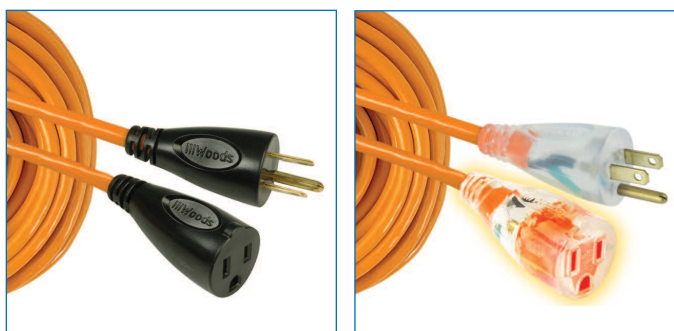

Outdoor Cords are made with specially treated, double-insulated jackets that offer the following:

- Weather-proof • Resistant to UV rays • Stay flexible when in use even in -40° cold weather.
- Powerlite™ indicator plug (in Power Indicator cords) glows when the cord has power.

Single Outlet

ORDER NO.	PRODUCT CODE	GAUGE/ CONDUCTOR	WIRE TYPE	CORD LENGTH (M)	CORD COLOUR	PACK SIZE	SHIP CARTON MC/TRAY/DB
Single Outlet							
541504	UT403M	16/3	SJTW	3	Orange	14	TRAY
541506	UT405M	16/3	SJTW	5	Orange	21	TRAY
541522	UT410M	16/3	SJTW	10	Orange	12	TRAY
541548	UT415M	16/3	SJTW	15	Orange	10	TRAY
541564	UT430M	16/3	SJTW	30	Orange	3	TRAY
567670	UT403MBLK	16/3	SJTW	3	Black	14	TRAY
567677	UT410MBLK	16/3	SJTW	10	Black	12	TRAY
541570	UT610M	14/3	SJTW	10	Red	13	TRAY
541574	UT615M	14/3	SJTW	15	Red	8	TRAY
536778	UT630M	14/3	SJTW	30	Red	3	TRAY
541552	UT710M	12/3	SJTW	10	Yellow	10	TRAY
541553	UT715M	12/3	SJTW	15	Yellow	6	TRAY
541554	UT730M	12/3	SJTW	30	Yellow	3	TRAY

Single Outlet with Power Indicator Light							
541508	MT405M	16/3	SJTW	5	Orange	21	TRAY
541524	MT410M	16/3	SJTW	10	Orange	12	TRAY
541550	MT415M	16/3	SJTW	15	Orange	10	TRAY
541566	MT430M	16/3	SJTW	30	Orange	3	TRAY
541555	MT610M	14/3	SJTW	10	Red	13	TRAY
541556	MT615M	14/3	SJTW	15	Red	8	TRAY
541557	MT630M	14/3	SJTW	30	Red	3	TRAY
541558	MT710M	12/3	SJTW	10	Yellow	10	TRAY
541559	MT715M	12/3	SJTW	15	Yellow	6	TRAY
541560	MT730M	12/3	SJTW	30	Yellow	3	TRAY