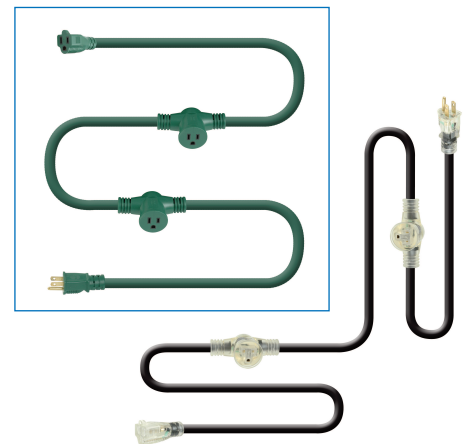

### Single Outlet, 2 & 3 Conductor

- GD Series + PL Series:
  - 2-conductor, polarized plug.
- GC Series :
  - 3 conductor, grounded.

ORDER NO.	PRODUCT CODE	GAUGE/ CONDUCTOR	WIRE TYPE	CORD LENGTH (M)	CORD COLOUR	PACK SIZE	SHIP CARTON MC/TRAY/DB
-----------	--------------	------------------	-----------	-----------------	-------------	-----------	------------------------

#### 2-CONDUCTOR POLARIZED

538444	GD1610MORG	16/2	SJTW	10	Orange	12	TRAY
538448	GD1615MORG	16/2	SJTW	15	Orange	10	TRAY
543252	GD1630MORG	16/2	SJTW	30	Orange	3	TRAY
543260	PL1676MWH	16/2	SJTW	7.6	White	9	TRAY
543261	PL1676MGRN	16/2	SJTW	7.6	Green	9	TRAY
543262	PL1676MCED	16/2	SJTW	7.6	Cedar	9	TRAY

#### 3-CONDUCTOR POLARIZED

542107	GC315MYEL	16/3	SJTW	15	Yellow	10	TRAY
542111	GC325MYEL	16/3	SJTW	25	Yellow	6	TRAY
550393	GC312MGRN	16/3	SJTW	12	Green	12	TRAY
550394	GC324MGRN	16/3	SJTW	24	Green	6	TRAY

## Multi-Outlet Cords

- Unlike conventional cords, this cord has outlets spaced along the cord, where multiple outlets are required.
- Allows easy placement of large tools, landscape lighting or displays.
- 3-outlets spaced every 8 feet (547727) or 3-outlets spaced every 3 feet (547728)
- Illuminated outlets indicate cord has power (547728)
- Extra durable, super flexible