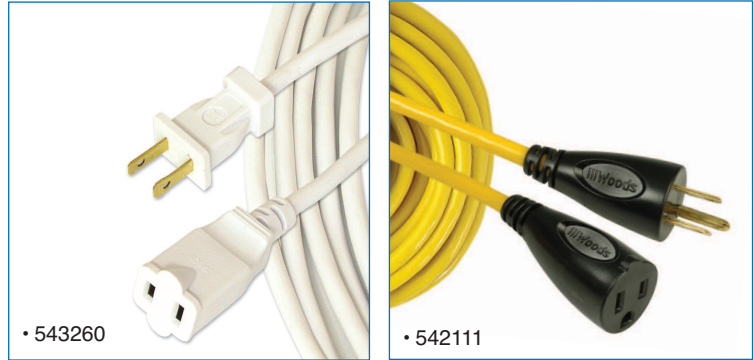

### Single Outlet, 2 & 3 Conductor

- GD Series + PL Series:
  - 2-conductor, polarized plug.
- GC Series :
  - 3 conductor, grounded.

ORDER NO.	PRODUCT CODE	GAUGE/ CONDUCTOR	WIRE TYPE	CORD LENGTH (M)	CORD COLOUR	PACK SIZE	SHIP CARTON MC/TRAY/DB
-----------	--------------	------------------	-----------	-----------------	-------------	-----------	------------------------

- Weather-proof • Resistant to UV rays • Stay flexible when in use even in -40° cold weather.
- Powerlite™ indicator plug (in Power Indicator cords) glows when the cord has power.