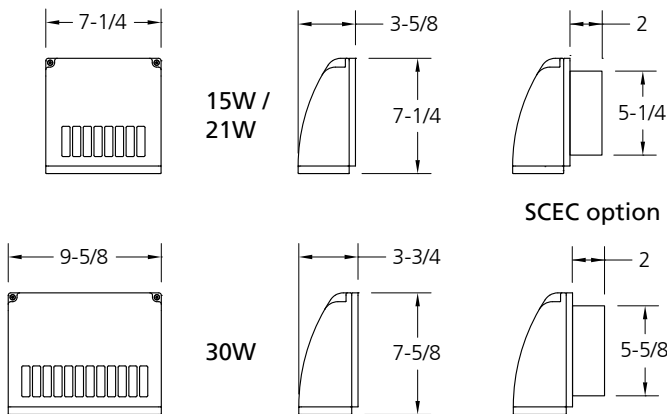

### Mounting:

- 8 - 12ft mounting height

Right reserved for material and spec. modification without prior notice.

Datecode 20140918

Warranty - Up To 3 Years

Certified to CSA C22.2 No.250.0 Conformed to UL 1598