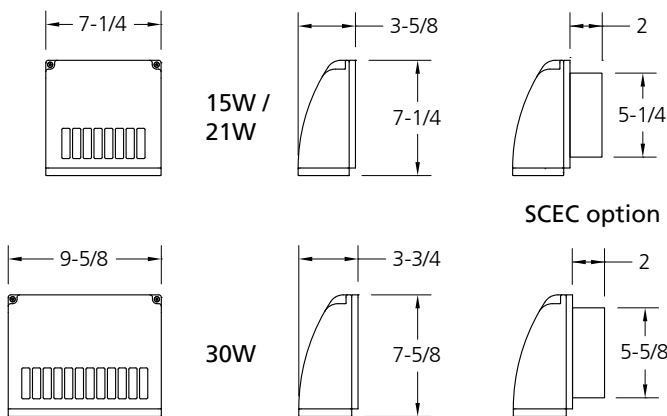

Mounting:

- 8 - 12ft mounting height

Right reserved for material and spec. modification without prior notice.

Datecode 20140918

Warranty - Up To 3 Years

Certified to CSA C22.2 No.250.0 Conformed to UL 1598