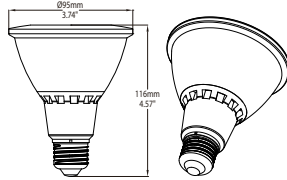

applications

- Recessed/Track Lighting
- Property Management
- Accent/Display Lighting
- Retail/Residential
- Hospitality
- Houses of Worship
- Healthcare
- Task Lighting

dimensions

7W PAR20

12W PAR30

12W PAR30 Short Neck