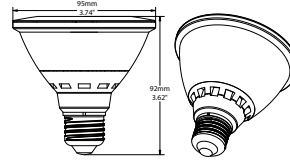

applications

- Recessed/Track Lighting
- Property Management
- Accent/Display Lighting
- Retail/Residential
- Hospitality
- Houses of Worship
- Healthcare
- Task Lighting

dimensions

7W PAR20

12W PAR30

12W PAR30 Short Neck