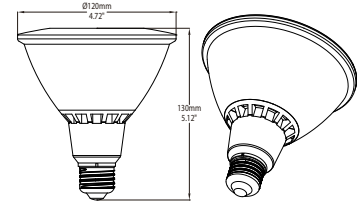

applications

- Recessed/Track Lighting
- Property Management
- Accent/Display Lighting
- Retail/Residential
- Hospitality
- Houses of Worship
- Healthcare
- Task Lighting

dimensions

7W PAR20

12W PAR30

12W PAR30 Short Neck