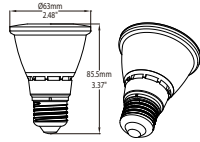

dimensions

7W PAR20