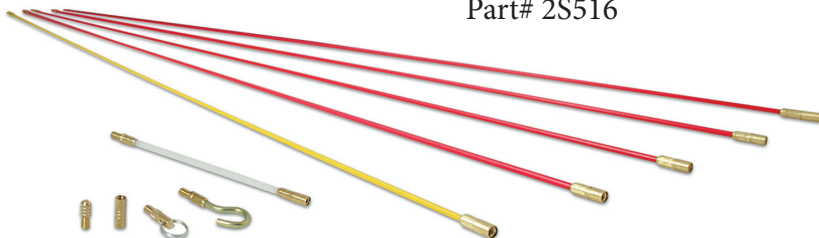

Super-Rod Spec Sheet

Part# 2SRMX

Mega Set Contents:

- 3 x 1/4" black Adoxim 5° 40" rods
- 1 x 3/16" red Adoxim 5° swivel 40" rod
- 6 x 3/16" red Adoxim 5° 40" rods
- 3 x 1/8" yellow Adoxim 5° 40" rods
- 1 x 1/8" yellow Adoxim 5° swivel 40" rod
- 1 x 3/16" nylon 40" rod
- 1 x 3/16" glo Adoxim 5° swivel 40" rod
- Domed Bullet
- Flat Bullet
- Gender Changer
- Super Magnet
- Super Beam
- Chain (Patent Pending)
- Mini Eye & Ring
- Tuff Hook
- 2 x Super Grips (1/4"-3/8" & 7/16"-5/8")
- 1 x Shape It Flexi Lead
- 1 x Flexi Lead
- Tough carry tube

Part# 2S619

Super Six Set Contents:

- 1 x 1/4" black Adoxim 5° 40" rod
- 3 x 3/16" red Adoxim 5° 40" rods
- 2 x 1/8" yellow Adoxim 5° 40" rods
- Flexi Lead
- Tuff Hook
- Flat Bullet
- Super Magnet
- Mini Eye & Ring
- Gender Changer
- Domed Bullet
- Tough carry tube

Part# 2S516

Standard Set Contents:

- 4 x 3/16" red Adoxim 5° 40" rods
- 1 x 1/8" yellow Adoxim 5° 40" rod
- Flexi Lead
- Tuff Hook
- Mini Eye & Ring
- Gender Changer
- Domed Bullet
- Tough carry tube