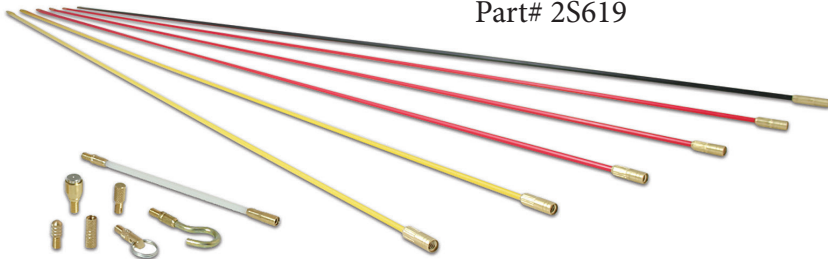

Super-Rod Spec Sheet

Part# 2SRMX

Mega Set Contents:

- 3 x 1/4" black Adoxim 5° 40" rods
- 1 x 3/16" red Adoxim 5° swivel 40" rod
- 6 x 3/16" red Adoxim 5° 40" rods
- 3 x 1/8" yellow Adoxim 5° 40" rods
- 1 x 1/8" yellow Adoxim 5° swivel 40" rod
- 1 x 3/16" nylon 40" rod
- 1 x 3/16" glo Adoxim 5° swivel 40" rod
- Domed Bullet
- Flat Bullet
- Gender Changer
- Super Magnet
- Super Beam
- Chain (Patent Pending)
- Mini Eye & Ring
- Tuff Hook
- 2 x Super Grips (1/4"-3/8" & 7/16"-5/8")
- 1 x Shape It Flexi Lead
- 1 x Flexi Lead
- Tough carry tube

Part# 2S619

Super Six Set Contents:

- 1 x 1/4" black Adoxim 5° 40" rod
- 3 x 3/16" red Adoxim 5° 40" rods
- 2 x 1/8" yellow Adoxim 5° 40" rods
- Flexi Lead
- Tuff Hook
- Flat Bullet
- Super Magnet
- Mini Eye & Ring
- Gender Changer
- Domed Bullet
- Tough carry tube

Part# 2S516

Standard Set Contents:

- 4 x 3/16" red Adoxim 5° 40" rods
- 1 x 1/8" yellow Adoxim 5° 40" rod
- Flexi Lead
- Tuff Hook
- Mini Eye & Ring
- Gender Changer
- Domed Bullet
- Tough carry tube