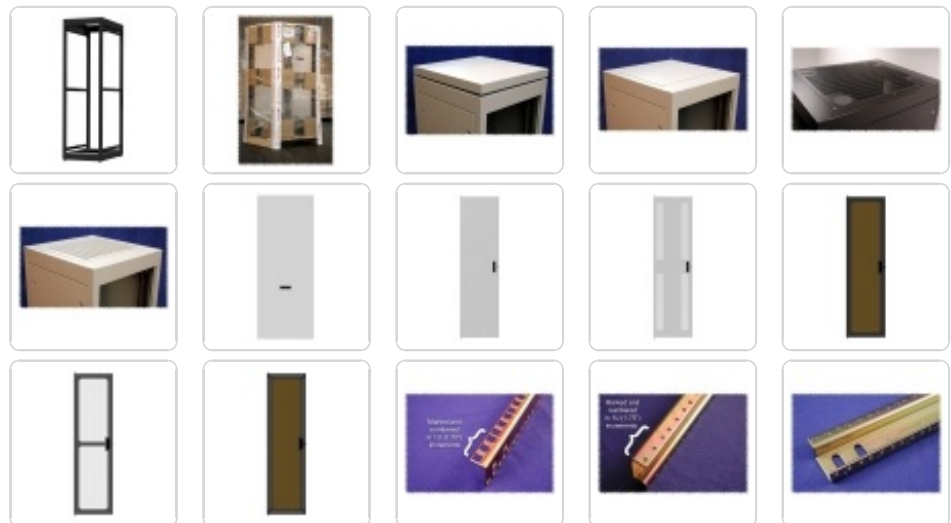

Modular Equipment Cabinet System *C2 Series*

Features

- Constructed in:
 - 14-gauge steel (body)
 - 16-gauge steel (doors and side panels)
- EIA-310-D compliant 10-32 tapped or square hole punched rails with permanent rack unit labels.
- Overall width of 23.00" (584 mm) maintains a standard 19.00" panel width.
- Panel rails are NOT included.

Specifications

- Infinite-depth setting using C-channel struts.
- Zinc-plated mounting rails provide superior surface areas for equipment grounding.
- Four (4) leveling feet are included with support for optional casters.
- Grounding studs provided on frame as well as side panels and doors.
- Tested to nearly double the suggested load rating of 1,500 lbs.
- RoHS Compliant.
- Manufactured in North America.

[Short on time? Click here to see our Pre-Assembled C2RR Cabinet Series](#)

Gallery

Accessories

- | | |
|---|---|
| Cabinet Fan Tops | • Vertical Cabinet Cable Manager |
| Two Post Mounting Cantilever Shelf | • Four Post Fixed Depth Shelf |
| Four Post Mounting Zero Space Fixed Shelf | • Four Post Mounting Adjustable Depth Shelf |
| Four Post Mounting Storage Drawer | • Four Post Mounting Sliding Shelf |
| Four Post Mounting Keyboard Drawer | • Rack Unit Label |
| Horizontal Lacing Bar | • Horizontal Steel Ring Cable Manager |
| Horizontal Hinged Cable Manager | • Horizontal Steel Finger Cable Manager |
| Horizontal Hinged Cable Guide | • Vertical Cable Tray |
| Outlet Strips | • Mounting Hardware |
| Rack Panels | • Grounding |
| Caster Set | • C2/C3 Bolt Down Kit |
| Cabinet Baying/Ganging/Joining Kit | |