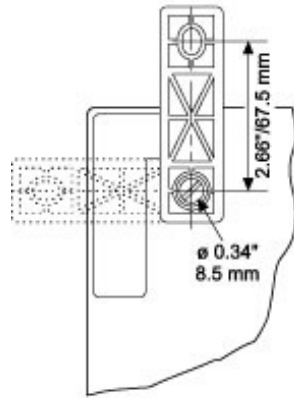

PW Series Mounting Feet *PWMF Series*

 **Note:** This product line has been discontinued as a stocked series. Information is for reference only. For alternative solution assistance, please contact Hammond Customer Service - sales@hammfg.com or USA (716) 630-7030, Canada and International (519) 822-2960.

 **RoHS**

- Constructed of polyamide and fiberglass.
- Kit includes inserts and M8 screws to permit horizontal or vertical installation.
- Easily installed in the field.

Rear View

Side View

Part No. **PWMF**