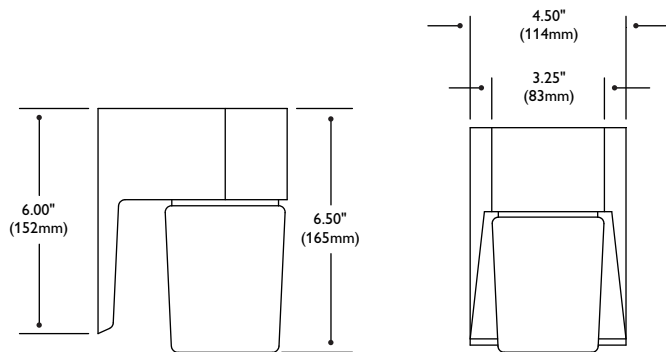

Features

- Wall bracket constructed of die-cast aluminum.
- Cylindrical globe and 4-1/2" x 6" mounting plates fit over 3" – 4" recessed outlet boxes (lamp not included).

CSA Approved

Dimensions

Ordering information

Catalogue Number	Maximum Wattage	Globe Type	Shape	Replacement Globe Cat. No.
P60781	60W	Lexan	Cylinder	APRC5
P61181	100W	Glass	Cylinder	AGA0100

Canlyte
3015 Louis-Amos, Lachine, Québec H8T 1C4
canlyte-info@philips.com • (514) 636-0670 • www.canlyte.com
SD0164 June 31, 2011.
Specifications are subject to change without notice.
© Koninklijke Philips Electronics N.V., 2011. All rights reserved.