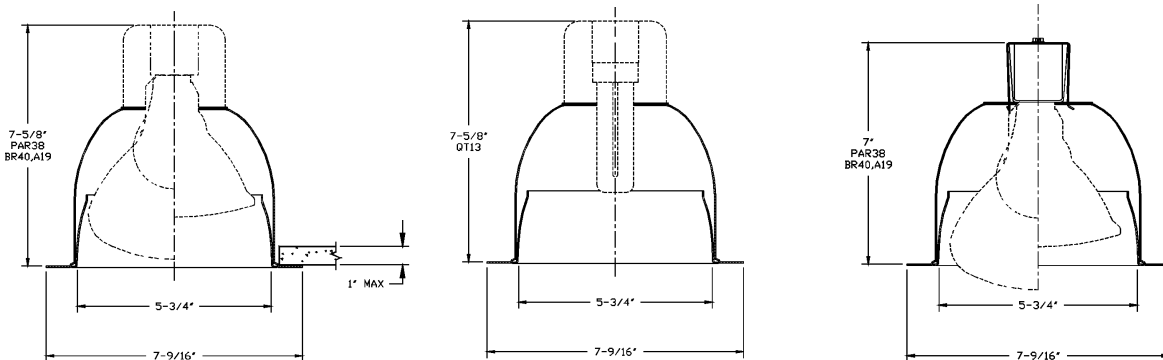

6 3/4" Aperture
 Specular Alzak Cone
 Lytecaster
 Recessed Downlight
1176CL

(R701 / R711)

Ceiling Opening : 6 3/4"

Complete fixture consists of Reflector Trim & Frame-in-Kit. Select each separately

REFLECTOR TRIM	INCANDESCENT F.I.K.			COMPACT FLUORESCENT F.I.K.	
	NON-IC	IC	IC AIRSEAL	NON-IC	IC
1176CL Specular Clear Alzak 1176GD Specular Gold Alzak 1176BA Specular Black Alzak 1176CH-12 Specular Chrome 1176BS-12 Specualr Brass (-12 : carton of 12)	1102 R701-6 150W PAR-38 150W BR-40 100W A-19 REMODELER 1103RS-CDN 150W PAR-38 150W BR-40 100W A-19	1102IC R711-4 90W PAR-38 100W BR-40 60W A-19 REMODELER 1104ICRS-CDN 75W PAR-38 65W BR-40 40W A-19	1104IC-CDN 75W PAR-38 65W BR-40 40W A-19 REMODELER 1104ICRS-CDN 75W PAR-38 65W BR-40 40W A-19	1102F1 (120V) 1 x 13W QT 1102FH1 (120V) 2 Pin (GX23-2) 1102FH3 (347V)	1102FH1IC (120V) 1 x 13W QT 2 Pin (GX23-2)

Features

Reflector : Hydroformed aluminum, .032" thick ; non-yellowing reflective white ; white trim flange.

Cone : Hydroformed aluminum, .040" thick. Specular finish.

Frame-In-Kit

Note : For complete Frame-In-Kit specifications, see sheet 1102 , R701 , 1102IC , R711 , 1103R , 1104IC , 1104ICR , 1102F and 1102FIC