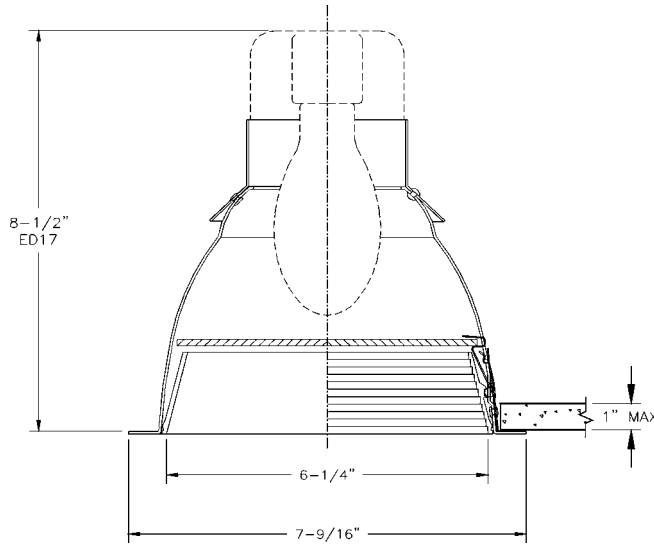

**6 3/4" Aperture
Deep Alzak Reflector
(Enclosed Reflector Lamp)**

**Lytecaster
Recessed Downlight
H.I.D.**

1145H

Ceiling Opening : 6 3/4"

Complete fixture consists of Reflector Trim & Frame-in Kit. Select each separately

REFLECTOR TRIM		MH FRAME-IN-KIT		LAMP
1145HCL	Specular Clear Alzak	1102H10H3Y	120/277/347V	100W ED17 MH
1145HBK	Black Step Baffle	1102H70H3Y	120/277/347V	70W ED17 MH

Y = Standard pulse rated socket for enclosed reflector lamp or PAR lamps

Cone : Hydroformed aluminum, .080" thick. Specular Alzak finish. Treated to be UV resistant and non-fading.

Lamp Guard : High heat resistant clear glass (as required by lamp manufacturer)

Frame-In-Kit

Note : For complete **Frame-In-Kit** specifications, see sheet **1102H**

Accessories

Extra Wide Flange Trim Ring : 1954 ; For most 1100 series Reflector Trim. O.D. 8 5/8".

Labels : CSA

Suitable for damp locations.

WE RESERVE THE RIGHT TO CHANGE DETAILS OF DESIGN, MATERIALS AND FINISH, IN ANY WAY THAT WILL NOT ALTER INSTALLED APPEARANCE OR REDUCE FUNCTION AND PERFORMANCE.