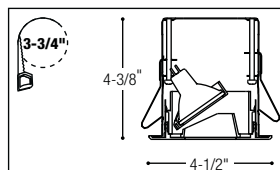

White

The lamp is slightly off-centre which enables a 0-35° vertical adjustability (locking device included). It also provides a 358° horizontal rotation capability which is adjustable from below with a screwdriver. The aperture is only 1-7/8" x 1-7/8" (48mm x 48mm) and the faceplate is made of die-cast aluminum 1/8" (3.2mm) thick. The truncated die-cast baffle features a black painted finish for low brightness. For mounting plates for use with remodelers; see p. 546. Accommodates all ceiling types from 1/8" to 1-1/8" thick. For thicker ceilings see extra thick ceiling housing accessories on p. 547.