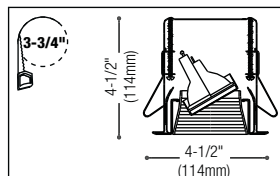

- **305BKK** Black Step Baffle and White Flange
- **305ALPX** Aluminum Painted Step Baffle and Self-Flange
- **305WHWX** White Step Baffle and Self-Flange

Note: Frame-in Kit not applicable: 303MRE.

INCANDESCENT		
NON-IC	IC	IC/AIRSEAL®
302MRSPX	302MRC7SPX	302MRAICSPX
302MREX	302MRC9SPX	302MRAICEX
302MRLX		
50W MR16	50W MR16	50W MR16
37W MR16 IR	37W MR16 IR	37W MR16 IR
	302ESICX	302ESAICX
302ESX	50W ES/ESD16 (GU10)	50W ES/ESD16 (GU10)
50W ES/ESD16 (GU10)		
REMODELER		
300MRSPX		
3401MREX		
50W MR16		
37W MR16 IR		
300ESX		
50W ES/ESD16 (GU10)		

HID
NON-IC
302MH20MRE1
20W MR16 (GX10) CMH
302MH39MRE1
39W MR16 (GX10) CMH
REMODELER
3401MH20MRE1
20W MR16 (GX10) CMH
3401MH39MRE1
39W MR16 (GX10) CMH