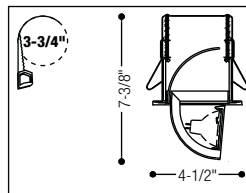

Elbow ☆☆

ST

White

Black

Versatile accent light utilizing miniature low voltage MR16 lamps. Elbow adjusts up to 70° vertically and 360° horizontally for focal lighting. Retracts to provide fully recessed downlight. Certified for wall mounting applications with 303 MRE using a 37W MR16 IR lamp. For mounting plates for use with remodelers see p. 547. Accommodates all ceiling types from 1/8" to 1-1/8" thick. For thicker ceilings see extra thick ceiling housing accessories on p. 547. For metal snoot see p. 546.

- 378BKX** Black
- 378STX** Brushed Steel
- 378WHX** White

Note: Frame-in Kit not applicable: **302ESX, 300ESX, 302ESICX, 302ESAICX.**
 *Also suitable for wall mount applications (37W MR16 IR).

INCANDESCENT		
NON-IC	IC	IC/AIRSEAL®
302MRSPX 302MREX 302MRLX 50W MR16 37W MR16 IR	302MRIC7SPX 302MRIC9SPX 37W MR16 IR	302MRAICSPX 302MRAICEX 50W MR16 37W MR16 IR
REMODELER		
300MRSPX 3401MREX 50W MR16 37W MR16 IR		
303MRE* 37W MR16IR		

Round Elbow ☆☆

BK

Brushed Steel Finish

White

Versatile accent light utilizing miniature low voltage MR16 lamps. Elbow adjusts up to 70° vertically and 358° horizontally for accent lighting. Retracts to provide fully recessed downlight. Certified for wall mounting applications with 303 MRE using a 37W MR16 IR lamp. For mounting plates for use with remodelers see p. 546. Accommodates all ceiling types from 1/8" to 1-1/8" thick. For thicker ceilings see extra thick ceiling housing accessories on p. 547. For metal snoot see p. 546.