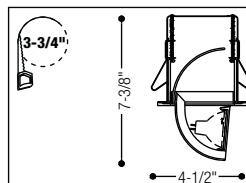

Elbow ☆☆

ST

White

Black

Versatile accent light utilizing miniature low voltage MR16 lamps. Elbow adjusts up to 70° vertically and 360° horizontally for focal lighting. Retracts to provide fully recessed downlight. Certified for wall mounting applications with 303 MRE using a 37W MR16 IR lamp. For mounting plates for use with remodelers see p. 547. Accommodates all ceiling types from 1/8" to 1-1/8" thick. For thicker ceilings see extra thick ceiling housing accessories on p. 547. For metal snoot see p. 546.

Round Elbow ☆☆

BK

Brushed Steel Finish

White

Versatile accent light utilizing miniature low voltage MR16 lamps. Elbow adjusts up to 70° vertically and 358° horizontally for accent lighting. Retracts to provide fully recessed downlight. Certified for wall mounting applications with 303 MRE using a 37W MR16 IR lamp. For mounting plates for use with remodelers see p. 546. Accommodates all ceiling types from 1/8" to 1-1/8" thick. For thicker ceilings see extra thick ceiling housing accessories on p. 547. For metal snoot see p. 546.