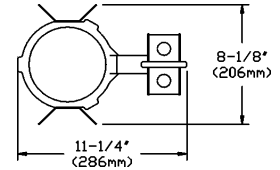

7053

4-1/2" Aperture
Open Downlights
"A" Lamp

Calculate
Incandescent
Recessed Downlight

Ceiling Cutout : 5-1/16" (128 mm)

Complete fixture consists of Reflector Trim & Frame-in Kit. Select each separately

Features

- Reflector:** Aluminum, Semi-specular clear for maximum efficiency. 45° visual cut-off.
- Multi-Groove Baffle:** One piece seamless aluminum. sharply detailed concentric rings, black finish. Permanently fastened to specular clear reflector.
- Cone:** Aluminum polished anodized.
- Lampholder Housing:** Die-cast aluminum. Designed for effective heat dissipation.
- Socket:** Porcelain medium base. Nickel plated screw shell. 18 ga. SEW leads.
- Molded Trim Ring:** Provides minimum width flanged trim in dry ceilings; white.
- Mounting Frame:** Die-cast aluminum suitable for dry or plaster ceilings.
- Retaining Springs:** Rust resistant springs simplify reflector/housing removal for inspection and maintenance.
- Mounting Brackets:** 16 ga. steel. Use 18" (457 mm) mounting bars (optional) or with standard 3/4" (19 mm), 1-1/2" (38 mm) lathing channels (by others) or 1/2" (13 mm) tubing (by others). Adjust vertically from inside of fixture.
- Junction Box:** 14 ga. steel, 4" (102 mm) x 3-1/2" (89 mm) x 2" (51 mm) box, allows inspection from below. CSA certified for through branch circuit wiring with maximum of 8 no. 12, 90° C conductors.

Accessories

- Mounting bars:** 1950 (set of 2) 18" (457 mm) long. 1951 (set of 2) 30" (762 mm) long.
- T-Bar Anchor Clips :** 1956 (set of 4) For anchoring mounting bars to T-Bar runners.
- Sloped Ceiling Adapter :** 7920. See specification sheet No. 7920