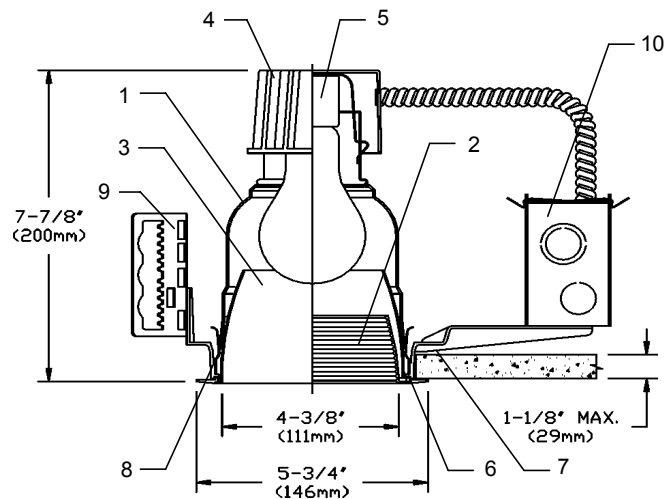

7053

4-1/2" Aperture
Open Downlights
"A" Lamp

Calculate
Incandescent
Recessed Downlight

Ceiling Cutout : 5-1/16" (128 mm)

Complete fixture consists of Reflector Trim & Frame-in Kit. Select each separately

Features

- Reflector:** Aluminum, Semi-specular clear for maximum efficiency. 45° visual cut-off.
- Multi-Groove Baffle:** One piece seamless aluminum. sharply detailed concentric rings, black finish. Permanently fastened to specular clear reflector.
- Cone:** Aluminum polished anodized.
- Lampholder Housing:** Die-cast aluminum. Designed for effective heat dissipation.
- Socket:** Porcelain medium base. Nickel plated screw shell. 18 ga. SEW leads.
- Molded Trim Ring:** Provides minimum width flanged trim in dry ceilings; white.
- Mounting Frame:** Die-cast aluminum suitable for dry or plaster ceilings.
- Retaining Springs:** Rust resistant springs simplify reflector/housing removal for inspection and maintenance.
- Mounting Brackets:** 16 ga. steel. Use 18" (457 mm) mounting bars (optional) or with standard 3/4" (19 mm), 1-1/2" (38 mm) lathing channels (by others) or 1/2" (13 mm) tubing (by others). Adjust vertically from inside of fixture.
- Junction Box:** 14 ga. steel, 4" (102 mm) x 3-1/2" (89 mm) x 2" (51 mm) box, allows inspection from below. CSA certified for through branch circuit wiring with maximum of 8 no. 12, 90° C conductors.

Accessories

- Mounting bars:** 1950 (set of 2) 18" (457 mm) long. 1951 (set of 2) 30" (762 mm) long.
- T-Bar Anchor Clips :** 1956 (set of 4) For anchoring mounting bars to T-Bar runners.
- Sloped Ceiling Adapter :** 7920. See specification sheet No. 7920