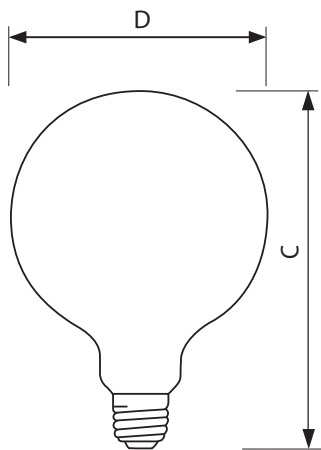

DuraMax Deco 100W Med 120V G40 WH 1CT

© 2013 Koninklijke Philips Electronics N.V.
All rights reserved.

Specifications are subject to change without notice. Trademarks are the property of Koninklijke Philips Electronics N.V. or their respective owners.

www.philips.com/lighting

2013, May 13
data subject to change