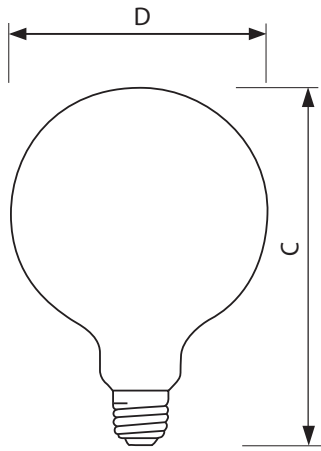

Dimensional drawing

DuraMax Deco 100W Med 120V G40 WH 1CT