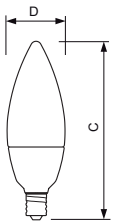

Application

- Ideal for wall sconces and decorative lighting.

Related products

Dimensional drawing

E12 B10.5

Product	C (Norm)	D (Norm)
LED E12 3000K 120V B10.5 Frosted	-	-
LED E12 3000K 120V B10.5 Clear	-	-
LED 2W WW 2700K 120V B10.5 Clear	-	-