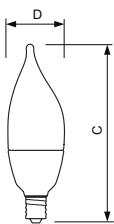

Application

- Ideal for wall sconces and decorative lighting.

Related products

Dimensional drawing

E12 B10.5

Product	C (Norm)	D (Norm)
LED E12 3000K 120V B10.5 Frosted	-	-
LED E12 3000K 120V B10.5 Clear	-	-
LED 2W WW 2700K 120V B10.5 Clear	-	-