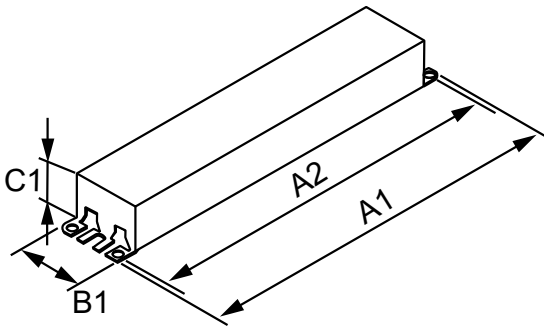

Application

- Residential
- Hospitality

Versions

RELB2S40N35I

RCF2S26H1LDQS35M

REB4P32SC35M

Dimensional drawing

Product	A1	A2	A3	B1	C1
AMBISTAR RCF2S26M1BSQS35M	4.60 in	4.20 in	2.00 in	3.00 in	1.29 in
AMBISTAR RCF2S26H1LDQS35M	4.60 in	4.20 in	2.00 in	2.40 in	0.98 in

Product	A1	A2	B1	C1
AMBISTAR REB2P32N35M	9.5 in	8.9 in	1.3 in	1.0 in
AMBISTAR RELB2S40N35I	9.50 in	8.90 in	1.30 in	1.00 in
AMBISTAR RELB2S40N35M	9.50 in	8.90 in	1.30 in	1.00 in
AMBISTAR REB4P32SC35M	9.5 in	8.90 in	1.7 in	1.18 in