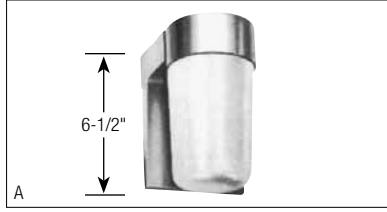

Guards

Catalogue No.	Ref.No.	Max. Watts	Globe Type	Shape	Replacement Globe Cat. No.
P60781	A	60	Lexan	Cylinder	APRC5
P61181	A	100	Glass	Cylinder	AGA0100

- Wall Brackets: cylindrical globe and 4 1/2" x 6" mounting plates fit over 3" - 4" recessed outlet boxes (lamp not included)
- CSA approved

Catalogue No.	Ref.No.	Max. Watts	Globe Type	Shape	Replacement Globe Cat. No.
P60783	B	60	Lexan	Cylinder	APRC5
P61183	B	100	Glass	Cylinder	AGA0100

- Surface Brackets: cylindrical globe with a tapered housing fits over all 3" - 4" recessed outlet boxes (lamp not included)
- CSA approved

Ground Mounting Accessories

Rocket Perma-Post®

Catalogue No.	Description	Colour
RPP30B	3" O.D.x 30"	Black

- Heavy wall, black impact resistant PVC construction
- Threaded 1/2" NPT hub with ground wire
- Slanted bottom accepts conduits of different depths
- PVC stabilizers included (no concrete required)
- Ideal for mounting landscape products as well as incandescent, quartz, and low wattage HID floods
- CSA approved

- Cast iron and hot dipped galvanized
- Complete with 1/8" rubber gasket and cast cover with 1/2" NPT hole and stainless hardware
- Base equipped with 2-1/2" NPT access holes in bottom
- CSA approved