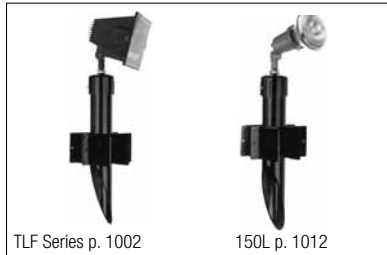

Guards

Catalogue No.	Ref.No.	Max. Watts	Globe Type	Shape	Replacement Globe Cat. No.
P60781	A	60	Lexan	Cylinder	APRC5
P61181	A	100	Glass	Cylinder	AGA0100

- Wall Brackets: cylindrical globe and 4 1/2" x 6" mounting plates fit over 3" - 4" recessed outlet boxes (lamp not included)
- CSA approved

Catalogue No.	Ref.No.	Max. Watts	Globe Type	Shape	Replacement Globe Cat. No.
P60783	B	60	Lexan	Cylinder	APRC5
P61183	B	100	Glass	Cylinder	AGA0100

- Surface Brackets: cylindrical globe with a tapered housing fits over all 3" - 4" recessed outlet boxes (lamp not included)
- CSA approved

Ground Mounting Accessories

Rocket Perma-Post®

Catalogue No.	Description	Colour
RPP30B	3" O.D.x 30"	Black

- Heavy wall, black impact resistant PVC construction
- Threaded 1/2" NPT hub with ground wire
- Slanted bottom accepts conduits of different depths
- PVC stabilizers included (no concrete required)
- Ideal for mounting landscape products as well as incandescent, quartz, and low wattage HID floods
- CSA approved

- Cast iron and hot dipped galvanized
- Complete with 1/8" rubber gasket and cast cover with 1/2" NPT hole and stainless hardware
- Base equipped with 2-1/2" NPT access holes in bottom
- CSA approved