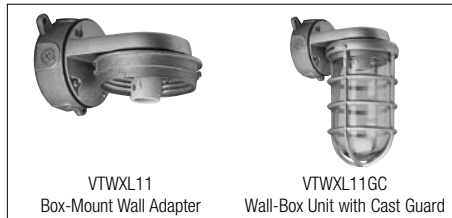

Cat. No.	Max. Watts	Description	Height	Dia.
VTCXL11	100W	Surface unit only. Order globe separately	3"	3-3/4"
VTCXL21	200W	Surface unit only, Order globe separately	3-1/4"	4-1/4"
VTCXL11K	100W	With clear glass globe	8-3/4"	4-3/16"
VTCXL21K	200W	With clear glass globe	10-3/4"	4-3/4"
VTCXL11GC	100W	With clear glass globe, cast guard	9-1/8"	4-3/8"
VTCXL21GC	200W	With clear glass globe, cast guard	10-7/8"	5- 3/8"

- Complete with vapourtight die-cast aluminum box. Four side and one top hole tapped 1/2" NPT
- Three plugs included
- For 3/4" conduit, use VTK series with VXL-13 universal box

Surface Fixtures for Round and Octagon Boxes

Cat. No.	Max. Watts	Description	Height	Dia.
VTK1	100W	Surface unit only. Order globe separately	1-1/8"	3-3/4"
VTK2	200W	Surface unit only. Order globe separately	1-1/8"	4-1/4"
VTK1K	100W	With clear glass globe	7-1/4"	4-3/16"
VTK2K	200W	With clear glass globe	8-3/4"	4-3/4"
VTK1GC	100W	With clear glass globe, cast guard	7-13/16"	4-3/8"
VTK2GC	200W	With clear glass globe, cast guard	9-9/16"	5-3/8"

- Boxes not included. 100W fixtures fit all 3-1/2" round and octagon boxes and all 4" round boxes

4" Box-Mounted Wall Brackets

Cat. No.	Max. Watts	Description	Height	Dia.
VTWXL11	100W	Wall unit only. Order globe separately	4"	6-3/8"
VTWXL21	200W	Wall unit only. Order globe separately	4"	7-5/8"
VTWXL11K	100W	With clear glass globe	9-1/4"	6-15/16"
VTWXL21K	200W	With clear glass globe	10-7/8"	7-7/16"
VTWXL11GC	100W	With clear glass globe, cast guard	9-5/16"	7-7/16"
VTWXL21GC	200W	With clear glass globe, cast guard	11-3/8"	7-3/4"