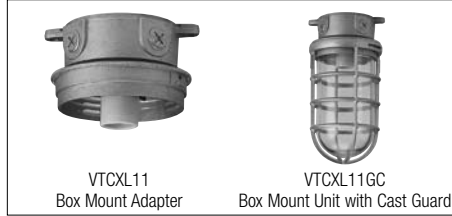

- Up to 200 watts incandescent (lamp not included)
- **Construction:** Vapourtight, fully enclosed and gasketed. Rugged design for locations exposed to moisture, corrosive fumes, non-explosive vapours or non-combustible dusts. All exposed metal parts are weatherproof, corrosion resistant surface hardened and die-cast aluminum

- **Lamp Socket:** Glazed porcelain prewired socket, enclosed with screw on heat resistant clear glass globe
- CSA Approved
- **Warranty:** 1-Year
- Mounting to be globe down only

4" Box-Mounted Fixtures

Cat. No.	Max. Watts	Description	Height	Dia.
VTCXL11	100W	Surface unit only. Order globe separately	3"	3-3/4"
VTCXL21	200W	Surface unit only, Order globe separately	3-1/4"	4-1/4"
VTCXL11K	100W	With clear glass globe	8-3/4"	4-3/16"
VTCXL21K	200W	With clear glass globe	10-3/4"	4-3/4"
VTCXL11GC	100W	With clear glass globe, cast guard	9-1/8"	4-3/8"
VTCXL21GC	200W	With clear glass globe, cast guard	10-7/8"	5- 3/8"

Cat. No.	Max. Watts	Description	Height	Dia.
VTK1	100W	Surface unit only. Order globe separately	1-1/8"	3-3/4"
VTK2	200W	Surface unit only. Order globe separately	1-1/8"	4-1/4"
VTK1K	100W	With clear glass globe	7-1/4"	4-3/16"
VTK2K	200W	With clear glass globe	8-3/4"	4-3/4"
VTK1GC	100W	With clear glass globe, cast guard	7-13/16"	4-3/8"
VTK2GC	200W	With clear glass globe, cast guard	9-9/16"	5-3/8"