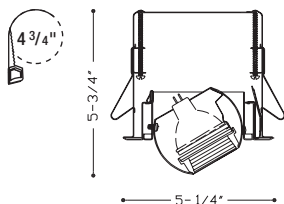

WH

Eyeball ★★★

WH

Elegant mini-eyeball for accent lighting, rotates 360° horizontally and adjusts 45° vertically. One-piece housing with black or white premium step baffle. Eyeball faceplate snaps out for easy relamping. Accommodates all ceiling types from 1/8" to 1" thick.