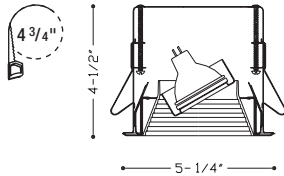

Fully adjustable premium accent step baffle features regressed lamp for maximum glare control. Recessed lamp rotates 360° horizontally and 35° vertically, can be aimed without removing trims. Accommodates all ceiling types from 1/8" to 1" thick.

405BKX Black Step Baffle and White Flange

405WHX White Step Baffle and White Flange

Non-IC Remodeler		Non-IC Frame-In Kit			IC Frame-In Kit
400MRX	3401MREX	402MRX	402MREX	Multi-Unit MR16 Series	402MRIC9X
75W MR16	50W MR16	75W MR16	75W MR16	75W MR16	50W MR16

WH