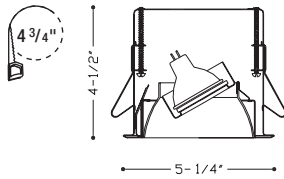

Adjustable Specular Cone ★★★

CL

Fully adjustable accent light with Specular cone that offers non-glare optics for added visual comfort. Recessed lamp rotates 360° horizontally and 35° vertically, can be aimed without removing trim. Accommodates all ceiling types from 1/8" to 1" thick. Available low-maintenance Comfort Clear™ Diffuse finish prevents dust build-up and fingerprint marks; its special iridescent-free soft-glow surface is well-suited to point source MR16 lamps.