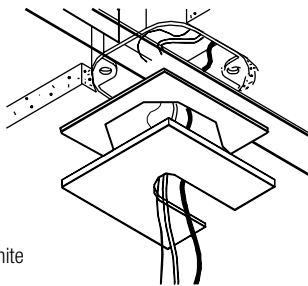

Grid Ceiling Canopy and J Box

Mounts to any feed connector or along track length 4' max. from feed connector.

26096WH White