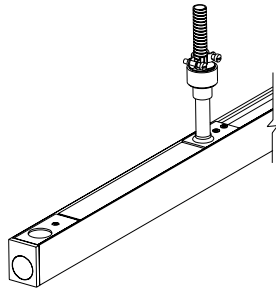

- 7589** White
- 7589BK** Black

Convenience Outlet

Provides auxiliary source for plug-in equipment. Capacity of 6 amps.

- 6085** White

Invisible Floating Feed

26082

End Feed J Box & Floating Canopy Kit

Mounts to any feed connector or along track. Use with 1/16" mounting clip or direct track mount.