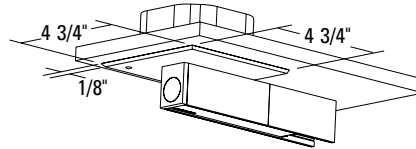

End Feed J Box & Floating Canopy Kit

Mounts to any feed connector or along track. Use with 1/16" mounting clip or direct track mount.

- **26060WH** White
- **26060BK** Black