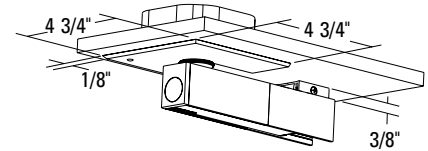

End Feed J Box & Floating Canopy Kit for 3/8" Stand Off Clip

Mounts to any feed connector or along track. For use with 3/8" Stand-Off Mounting Clips.

- **26061WH** White
- **26061BK** Black