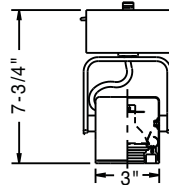

Electronic Transformer
6294WH White
6294BK Black
50W MR16 12V
Accessories: One **AF2, ADF2** Series, **6497, 7472**

Tron 16

The Tron 16 accepts a full range of MR16 lamps, and features a compact, classic design that echoes the shape of traditional cylinder luminaires. Built-in baffle cuts glare and snaps in and out for easy relamping. Accepts a full range of accessories. Available with magnetic or electronic transformers.

MR16 Ring

Economical high tech look for use with a full range of MR16 lamps. "Open back" design allows for intriguing light spill. Emphasizes today's base minimum look. Universal aiming adjustability. Accepts a wide range of accessories. Available with magnetic or electronic transformers.

For accessories, see p. 624