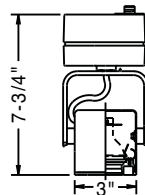

Tron 16

Magnetic Transformer
56612WH White
56612BK Black
50W MR16 12V
Accessories: One **AF2, ADF2** Series, **6497, 7472**