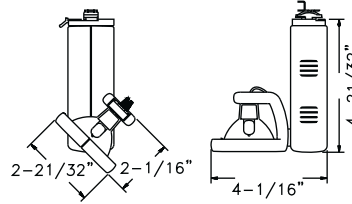

Radius FreeForm

Electronic Transformer
853WH White
853BK Black
50W MR16 12V
Accessories: One **AF2, ADF2** Series, **7472**