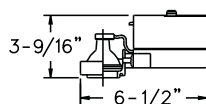

Electronic Transformer
6296WH White
6296BK Black
65W MR16 12V
Accessories: One **AF2, ADF2** Series, **6497, 7472**