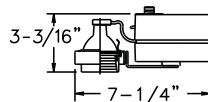

MR16 Ring

Magnetic Transformer
56608WH White
56608BK Black
65W MR16 12V
Accessories: One **AF2, ADF2** Series, **7472**