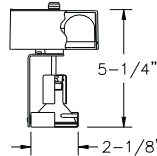

Barelite

Electronic Transformer
850WH White
850BK Black
50W MR16 12V
Accessories: One **AF2, ADF2** Series, **7472**

Even if your budget is limited, you can still have the best in style and performance from Lightolier. Designed for easy, do-it-yourself installation, Classics are constructed of durable steel with black phenolic baffles to reduce glare. They feature a die-cast adapter that attaches anywhere along the track. Offered in a choice of white or black to blend into any setting.

Radius FreeForm

At first sight, its compact, minimalist design seems wireless. In fact, wiring is concealed inside the railway for a cleaner, softer appearance.

- Rugged die-cast aluminum lampholder
- Snap-off lamp for easy relamping
- Projector compatible with Lytespan® Fast Track (single circuit) or Advent® (two-circuit) track systems

Barelite

Projector compatible with Lytespan single-circuit track only.