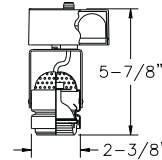

Domelite

Electronic Transformer
851WH White
851BK Black
50W MR16 12V
Accessories: One **AF2, ADF2** Series, **7472**

Domelite

Projector compatible with Lytespan single-circuit track only.