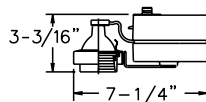

MR16 Ring

Magnetic Transformer
56608WH White
56608BK Black
65W MR16 12V
Accessories: One **AF2, ADF2** Series, **7472**