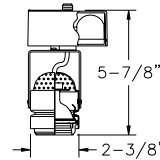

Domelite

Electronic Transformer
851WH White
851BK Black
50W MR16 12V
Accessories: One **AF2, ADF2** Series, **7472**

Barelite

Projector compatible with Lytespan single-circuit track only.