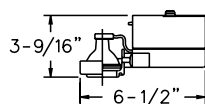

Electronic Transformer
6296WH White
6296BK Black
65W MR16 12V
Accessories: One **AF2, ADF2** Series, **6497, 7472**

For accessories, see p. 624