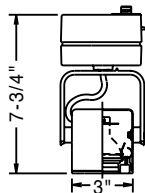

Domelite

Electronic Transformer
851WH White
851BK Black
 50W MR16 12V
Accessories: One **AF2, ADF2** Series, **7472**

Barelite

Projector compatible with Lytespan single-circuit track only.

Tron 16

Magnetic Transformer
56612WH White
56612BK Black
 50W MR16 12V
Accessories: One **AF2, ADF2** Series, **6497, 7472**