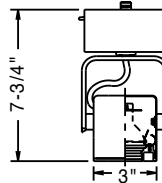

Electronic Transformer
6294WH White
6294BK Black
50W MR16 12V
Accessories: One **AF2, ADF2** Series, **6497, 7472**

MR16 Ring

Economical high tech look for use with a full range of MR16 lamps. "Open back" design allows for intriguing light spill. Emphasizes today's base minimum look. Universal aiming adjustability. Accepts a wide range of accessories. Available with magnetic or electronic transformers.