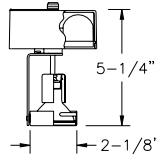

Barelite

Electronic Transformer
850WH White
850BK Black
50W MR16 12V
Accessories: One **AF2, ADF2** Series, **7472**

Even if your budget is limited, you can still have the best in style and performance from Lightolier. Designed for easy, do-it-yourself installation, Classics are constructed of durable steel with black phenolic baffles to reduce glare. They feature a die-cast adapter that attaches anywhere along the track. Offered in a choice of white or black to blend into any setting.

Radius FreeForm

At first sight, its compact, minimalist design seems wireless. In fact, wiring is concealed inside the railway for a cleaner, softer appearance.

- Rugged die-cast aluminum lampholder
- Snap-off lamp for easy relamping
- Projector compatible with Lytespan® Fast Track (single circuit) or Advent® (two-circuit) track systems