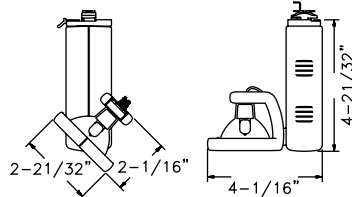

Radius FreeForm

Electronic Transformer
853WH White
853BK Black
50W MR16 12V
Accessories: One **AF2, ADF2** Series, **7472**