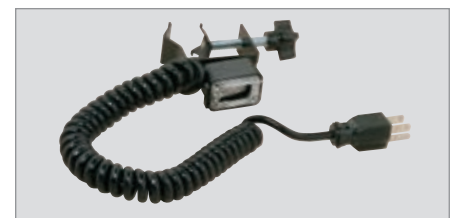

Clamp-On Monopoint

Can be clamped on pipe up to 2" diameter, comes with 8' cord and plug. Can be used with all fixtures listed with this symbol.

6196WH Matte White
6196BK Matte Black