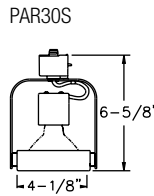

PAR Ring

6278WH White
6278BK Black
50W PAR20

6282WH White
6282BK Black
75W PAR30S
(Short neck lamp)

55215WH White
55215BK Black
250W PAR38

PAR Ring Front Relamping

Smart design and attractive style (no cage effect). User-friendly: one hand front relamping. Available in 2 sizes and 2 colours.