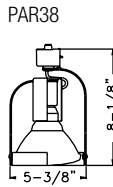

PAR Ring Front Relamping

55241WH White
55241BK Black
75W PAR30S
(Short neck lamp)

55242WH White
55242BK Black
55242AL Aluminium
250W PAR38

For style, quality and value, nothing outperforms Lightolier's Basic series. These popular Lytespots come in a variety of shapes and sizes and feature crisply defined contours, concealed fasteners and dressed and concealed wiring. The Basic series provides maximum value at reasonable cost.

PAR Ring

6278WH White
6278BK Black
50W PAR20

6282WH White
6282BK Black
75W PAR30S
(Short neck lamp)

55215WH White
55215BK Black
250W PAR38

PAR Ring Front Relamping

Smart design and attractive style (no cage effect). User-friendly: one hand front relamping. Available in 2 sizes and 2 colours.