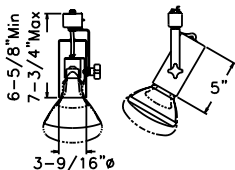

Universal

6320WH White
6320BK Black
250W PAR38
300W BR40
150W A21
50W PAR20
55W PAR16
75W PAR30