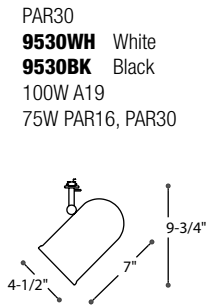

PAR Ring

6278WH White
6278BK Black
50W PAR20

6282WH White
6282BK Black
75W PAR30S
(Short neck lamp)

55215WH White
55215BK Black
250W PAR38

PAR Ring Front Relamping

Smart design and attractive style (no cage effect). User-friendly: one hand front relamping. Available in 2 sizes and 2 colours.

PAR Ring

Simple, basic form designed for the 3 popular PAR sizes.

Roundback

PAR20
9120WH White
9120BK Black
75W A19
50W PAR20
50W R20

PAR30
9530WH White
9530BK Black
100W A19
75W PAR16, PAR30

PAR38
9538WH White
9538BK Black
150W PAR38