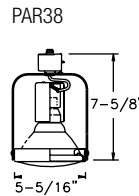

PAR Ring Front Relamping

55241WH White
55241BK Black
75W PAR30S
(Short neck lamp)

55242WH White
55242BK Black
55242AL Aluminium
250W PAR38

For style, quality and value, nothing outperforms Lightolier's Basic series. These popular Lytespots come in a variety of shapes and sizes and feature crisply defined contours, concealed fasteners and dressed and concealed wiring. The Basic series provides maximum value at reasonable cost.

PAR Ring

6278WH White
6278BK Black
50W PAR20

6282WH White
6282BK Black
75W PAR30S
(Short neck lamp)

55215WH White
55215BK Black
250W PAR38

PAR Ring Front Relamping

Smart design and attractive style (no cage effect). User-friendly: one hand front relamping. Available in 2 sizes and 2 colours.

PAR Ring

Simple, basic form designed for the 3 popular PAR sizes.

Roundback

PAR20
9120WH White
9120BK Black
75W A19
50W PAR20
50W R20

PAR30
9530WH White
9530BK Black
100W A19
75W PAR16, PAR30

PAR38
9538WH White
9538BK Black
150W PAR38