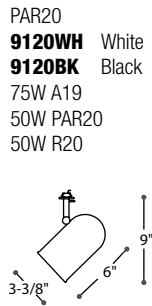

PAR Ring

6278WH White
6278BK Black
50W PAR20

6282WH White
6282BK Black
75W PAR30S
(Short neck lamp)

55215WH White
55215BK Black
250W PAR38

PAR Ring Front Relamping

Smart design and attractive style (no cage effect). User-friendly: one hand front relamping. Available in 2 sizes and 2 colours.

PAR Ring

Simple, basic form designed for the 3 popular PAR sizes.

Roundback

PAR20
9120WH White
9120BK Black
75W A19
50W PAR20
50W R20

PAR30
9530WH White
9530BK Black
100W A19
75W PAR16, PAR30

PAR38
9538WH White
9538BK Black
150W PAR38