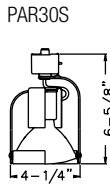

PAR Ring Front Relamping

55241WH White
55241BK Black
75W PAR30S
(Short neck lamp)

55242WH White
55242BK Black
55242AL Aluminium
250W PAR38

For style, quality and value, nothing outperforms Lightolier's Basic series. These popular Lytespots come in a variety of shapes and sizes and feature crisply defined contours, concealed fasteners and dressed and concealed wiring. The Basic series provides maximum value at reasonable cost.

PAR Ring

6278WH White
6278BK Black
50W PAR20

6282WH White
6282BK Black
75W PAR30S
(Short neck lamp)

55215WH White
55215BK Black
250W PAR38

PAR Ring Front Relamping

Smart design and attractive style (no cage effect). User-friendly: one hand front relamping. Available in 2 sizes and 2 colours.

PAR Ring

Simple, basic form designed for the 3 popular PAR sizes.

Roundback

PAR20
9120WH White
9120BK Black
75W A19
50W PAR20
50W R20

PAR30
9530WH White
9530BK Black
100W A19
75W PAR16, PAR30

PAR38
9538WH White
9538BK Black
150W PAR38