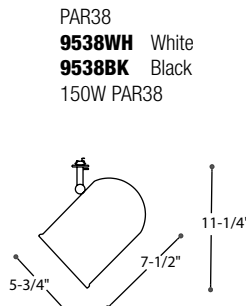

PAR Ring

6278WH White
6278BK Black
50W PAR20

6282WH White
6282BK Black
75W PAR30S
(Short neck lamp)

55215WH White
55215BK Black
250W PAR38

PAR Ring Front Relamping

Smart design and attractive style (no cage effect). User-friendly: one hand front relamping. Available in 2 sizes and 2 colours.

PAR Ring

Simple, basic form designed for the 3 popular PAR sizes.

Roundback

PAR20
9120WH White
9120BK Black
75W A19
50W PAR20
50W R20

PAR30
9530WH White
9530BK Black
100W A19
75W PAR16, PAR30

PAR38
9538WH White
9538BK Black
150W PAR38