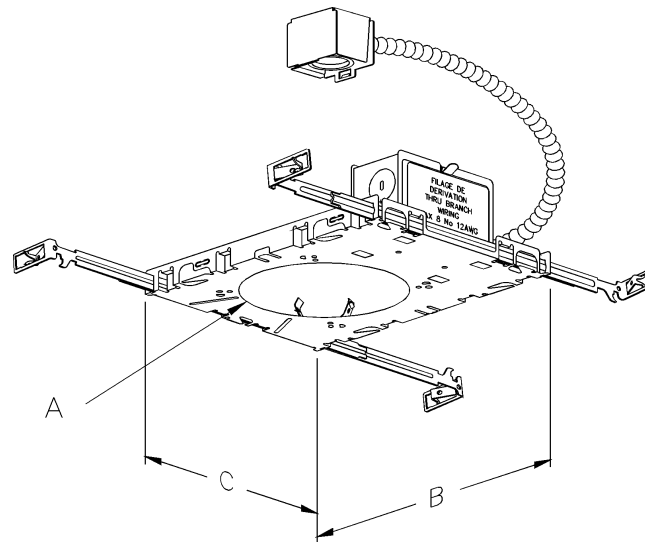

3 3/4", 5 1/4" and 6 3/4" Apertures
Incandescent
Elyte Standard Frame-In-Kit (Non-IC)

Lytecaster
Recessed Downlight

R701

Complete fixture consists of Reflector Trim & Frame-in Kit. Select each separately

FRAME-IN-KIT	CUT-OUT A	B	C
R501-6	3 3/4"	10 1/8"	7 1/2"
R601-6	5 1/4"	10 1/8"	7 1/2"
R701-6	6 3/4"	11 3/4"	9 1/8"

REFLECTOR TRIM (see Reflector Trim specification sheets)
Accepts 2076 Trims
Accepts R620,1071,1075,1076,1078 and 1082 Trims
Accepts Elyte R720,1171,1175,1176,1178,1179 and 1182 Trims

-6 : Carton of 6

Features

Mounting Frame : .036" galvanized steel. Accommodates all ceilings up to 1" thick. Four slots are positioned 90° apart to simplify alignment. Large break-out section permits installation in existing ceilings from below. (except R501-6)

Rotoclips : Easy reflector trim installation. Push-in / twist-out Rotoclips hold reflector flush to ceiling.

Mounting Bars: (4) 18 ga. galvanized steel. 13" long bars extend to 27" , rotatable and lockable, integral t-bar tabs. Spike detail eliminates the need of additional nailing. Attaches to wood joist or T-bar without need of accessories.