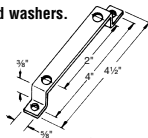

Accessories

PKG-625

Mounting Bracket Kit
Includes (2) mounting brackets and (4) #10-32 screws with nuts and washers.